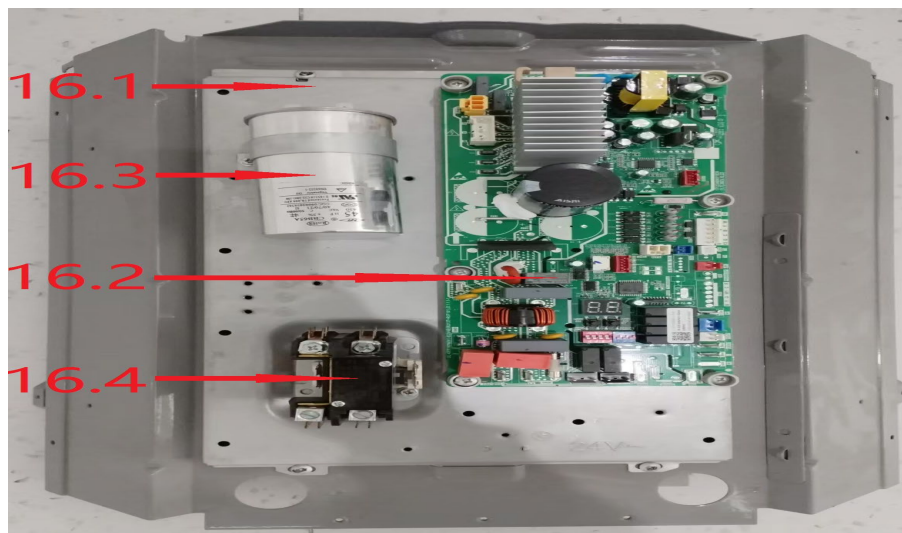

# Exploded View

**Model**            BAR7-24-15 (258)

# ComfortStar®

Service code:    258

EX_ID	Spare Parts Code	Part Name(EN)	Qty.	Price	Remarks
1	12223000005905	Side panel assembly	2.0		
2	12223100000242	Supporting board	1.0		
3	12200104000032	Fan	1.0		
4	11301805000012	Motor Mounting bolt	4.0		
5	11002015020573	Motor	1.0		
6	12123000000464	Motor installation board ass'y	1.0		
7	12923000000028	Top cover	1.0		
8	11301002000001	Stainless steel bolts	8.0		
9	12223000001097	Top cover assembly	1.0		
10	15823000000261	Condenser ass'y	1.0		
11	15423000003178	High pressure valve ass'y	1.0		
11.1	15500206000018	Block valve	1.0		
12	15423000006186	Discharge pipe ass'y	1.0		
12.1	17400516001309	Pressure switch	1.0		
12.2	15500203001368	One way valve	1.0		
13	15123000013580	Suction pipe assembly	1.0		
13.1	15500205000034	Solenoid vlave ass'y	1.0		
13.2	15500504000129	Strainer	1.0		
13.3	15500206000026	Block valve	1.0		
14	12223000002433	Chassis assembly	1.0		
15	11103010027096	Fixed speed scroll compressor	1.0		
16	17223000011014	E-part box assembly	1.0		
16.1	12223000018130	Installation plate of electric parts subassembly	1.0		
16.2	17123000A04385	Outdoor main control board assembly	1.0		
16.3	17400103000148	Capacitor	1.0		
16.4	11203502000032	AC contactor	1.0		
17	12223000016089	Clapboard assembly	1.0		
18	12223000A05994	Clapboard assembly	1.0		
19	17400513006835	Discharge Temperature switch	1.0		
20	11201007003446	Room Temperature Sensor	1.0		
21	11201007005723	Pipe Temperature Sensor	1.0		