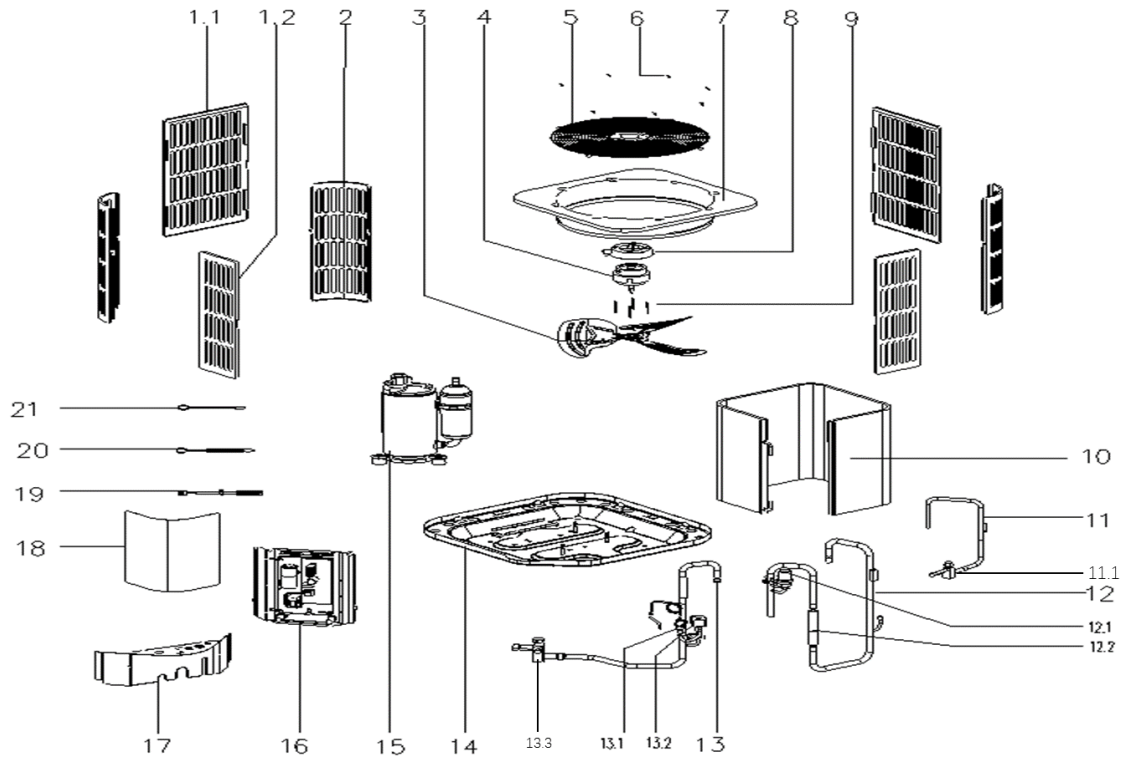

# Exploded View

**Model**            BAR7-24-15 (258)

# ComfortStar®

Service code:    258

EX_ID	Spare Parts Code	Part Name(EN)	Qty.	Price	Remarks
1	12223000005905	Side panel assembly	2.0		
2	12223100000242	Supporting board	1.0		
3	12200104000032	Fan	1.0		
4	11301805000012	Motor Mounting bolt	4.0		
5	11002015020573	Motor	1.0		
6	12123000000464	Motor installation board ass'y	1.0		
7	12923000000028	Top cover	1.0		
8	11301002000001	Stainless steel bolts	8.0		
9	12223000001097	Top cover assembly	1.0		
10	15823000000261	Condenser ass'y	1.0		
11	15423000003178	High pressure valve ass'y	1.0		
11.1	15500206000018	Block valve	1.0		
12	15423000006186	Discharge pipe ass'y	1.0		
12.1	17400516001309	Pressure switch	1.0		
12.2	15500203001368	One way valve	1.0		
13	15123000013580	Suction pipe assembly	1.0		
13.1	15500205000034	Solenoid vlave ass'y	1.0		
13.2	15500504000129	Strainer	1.0		
13.3	15500206000026	Block valve	1.0		
14	12223000002433	Chassis assembly	1.0		
15	11103010027096	Fixed speed scroll compressor	1.0		
16	17223000011014	E-part box assembly	1.0		
16.1	12223000018130	Installation plate of electric parts subassembly	1.0		
16.2	17123000A04385	Outdoor main control board assembly	1.0		
16.3	17400103000148	Capacitor	1.0		
16.4	11203502000032	AC contactor	1.0		
17	12223000016089	Clapboard assembly	1.0		
18	12223000A05994	Clapboard assembly	1.0		
19	17400513006835	Discharge Temperature switch	1.0		
20	11201007003446	Room Temperature Sensor	1.0		
21	11201007005723	Pipe Temperature Sensor	1.0		