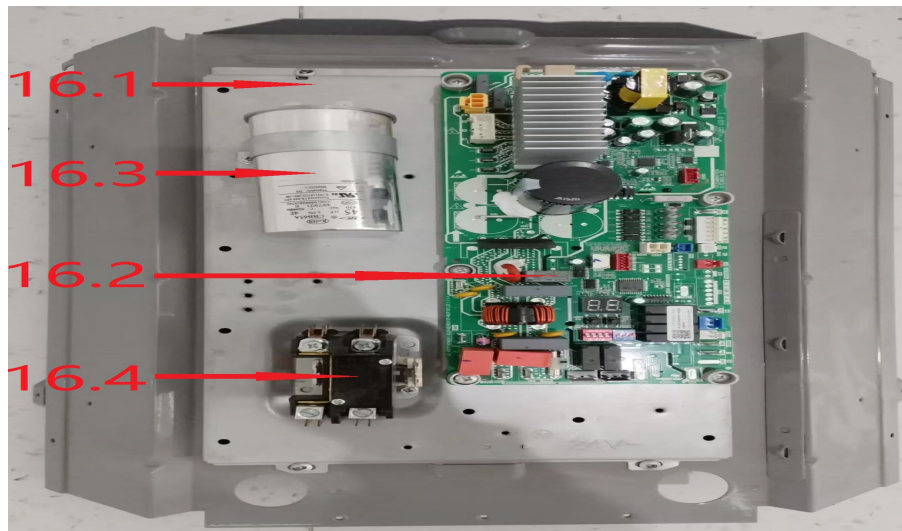

Exploded View

Model BAR7-30-15 (259)

ComfortStar®

Service code: 259

EX_ID	Spare Parts Code	Part Name(EN)	Qty.	Price	Remarks
1	12223000005909	Side panel assembly	2.0		
2	12223100000243	Supporting board	1.0		
3	12200104000032	Fan	1.0		
4	11301805000012	Motor Mounting bolt	4.0		
5	11002015020573	Motor	1.0		
6	12123000000464	Motor installation board ass'y	1.0		
7	12923000000028	Top cover	1.0		
8	11301002000001	Stainless steel bolts	8.0		
9	12223000001097	Top cover assembly	1.0		
10	15823000000265	Condenser ass'y	1.0		
11	15423000003178	High pressure valve ass'y	1.0		
11.1	15500206000018	Block valve	1.0		
12	15423000006184	Discharge pipe ass'y	1.0		
12.1	17400516001309	Pressure switch	1.0		
12.2	15500203001368	One way valve	1.0		
13	15123000013576	Suction pipe assembly	1.0		
13.1	15500205000034	Solenoid vlave ass'y	1.0		
13.2	15500504000129	Strainer	1.0		
13.3	15500206000026	Block valve	1.0		
14	12223000002433	Chassis assembly	1.0		
15	11103010027095	Fixed speed scroll compressor	1.0		
16	17223000011015	E-part box assembly	1.0		
16.1	12223000018130	Installation plate of electric parts subassembly	1.0		
16.2	17123000A04385	Outdoor main control board assembly	1.0		
16.3	17400103000138	Capacitor	1.0		
16.4	11203502000032	AC contactor	1.0		
17	12223000016090	Clapboard assembly	1.0		
18	12223000A05994	Clapboard assembly	1.0		
19	17400513006835	Discharge Temperature switch	1.0		
20	11201007003446	Room Temperature Sensor	1.0		
21	11201007005723	Pipe Temperature Sensor	1.0		