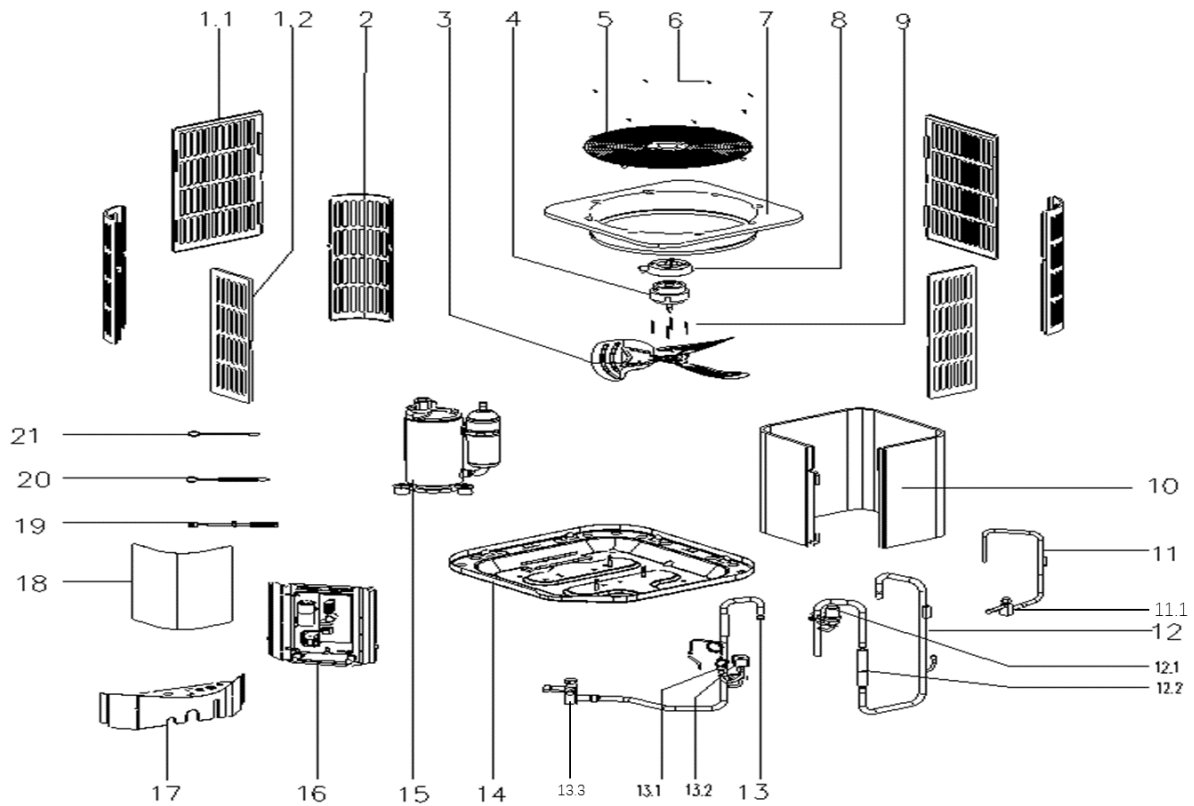

Exploded View

Model BAR7-30-15 (259)

ComfortStar®

Service code: 259

EX_ID	Spare Parts Code	Part Name(EN)	Qty.	Price	Remarks
1	12223000005909	Side panel assembly	2.0		
2	12223100000243	Supporting board	1.0		
3	12200104000032	Fan	1.0		
4	11301805000012	Motor Mounting bolt	4.0		
5	11002015020573	Motor	1.0		
6	12123000000464	Motor installation board ass'y	1.0		
7	12923000000028	Top cover	1.0		
8	11301002000001	Stainless steel bolts	8.0		
9	12223000001097	Top cover assembly	1.0		
10	15823000000265	Condenser ass'y	1.0		
11	15423000003178	High pressure valve ass'y	1.0		
11.1	15500206000018	Block valve	1.0		
12	15423000006184	Discharge pipe ass'y	1.0		
12.1	17400516001309	Pressure switch	1.0		
12.2	15500203001368	One way valve	1.0		
13	15123000013576	Suction pipe assembly	1.0		
13.1	15500205000034	Solenoid vlave ass'y	1.0		
13.2	15500504000129	Strainer	1.0		
13.3	15500206000026	Block valve	1.0		
14	12223000002433	Chassis assembly	1.0		
15	11103010027095	Fixed speed scroll compressor	1.0		
16	17223000011015	E-part box assembly	1.0		
16.1	12223000018130	Installation plate of electric parts subassembly	1.0		
16.2	17123000A04385	Outdoor main control board assembly	1.0		
16.3	17400103000138	Capacitor	1.0		
16.4	11203502000032	AC contactor	1.0		
17	12223000016090	Clapboard assembly	1.0		
18	12223000A05994	Clapboard assembly	1.0		
19	17400513006835	Discharge Temperature switch	1.0		
20	11201007003446	Room Temperature Sensor	1.0		
21	11201007005723	Pipe Temperature Sensor	1.0		