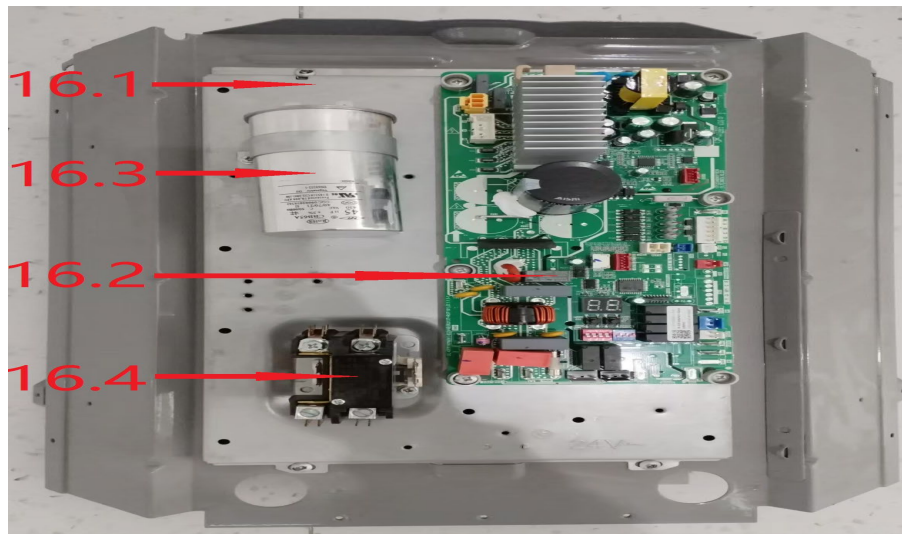

Exploded View

Model BAR7-36-15 (25A)

ComfortStar®

Service code: 25A

EX_ID	Spare Parts Code	Part Name(EN)	Qty.	Price	Remarks
1	12223000005908	Side panel assembly	2.0		
2	12223100000242	Supporting board	1.0		
3	12200104000038	Fan	1.0		
4	11301805000012	Motor Mounting bolt	4.0		
5	11002015020572	Motor	1.0		
6	12123000000464	Motor installation board ass'y	1.0		
7	12227700003729	Top cover	1.0		
8	11301002000001	Stainless steel bolts	8.0		
9	12223000001094	Top cover assembly	1.0		
10	15823000000263	Condenser ass'y	1.0		
11	15423000003178	High pressure valve ass'y	1.0		
11.1	15500206000018	Block valve	1.0		
12	15423000006183	Discharge pipe ass'y	1.0		
12.1	17400516001309	Pressure switch	1.0		
13	15423000000580	Stop valve ass'y	1.0		
13.1	15500206000026	Block valve	1.0		
14	12223000005894	Chassis assembly	1.0		
15	11102010002105	Fixed speed scroll compressor	1.0		
16	17223000011017	E-part box assembly	1.0		
16.1	12223000018130	Installation plate of electric parts subassembly	1.0		
16.2	17123000A04385	Outdoor main control board assembly	1.0		
16.3	17400103000150	Capacitor	1.0		
16.4	11203502000032	AC contactor	1.0		
17	12223000016089	Clapboard assembly	1.0		
18	12223000A05994	Clapboard assembly	1.0		
19	17400513006835	Discharge Temperature switch	1.0		
20	11201007003446	Room Temperature Sensor	1.0		
21	11201007005723	Pipe Temperature Sensor	1.0		