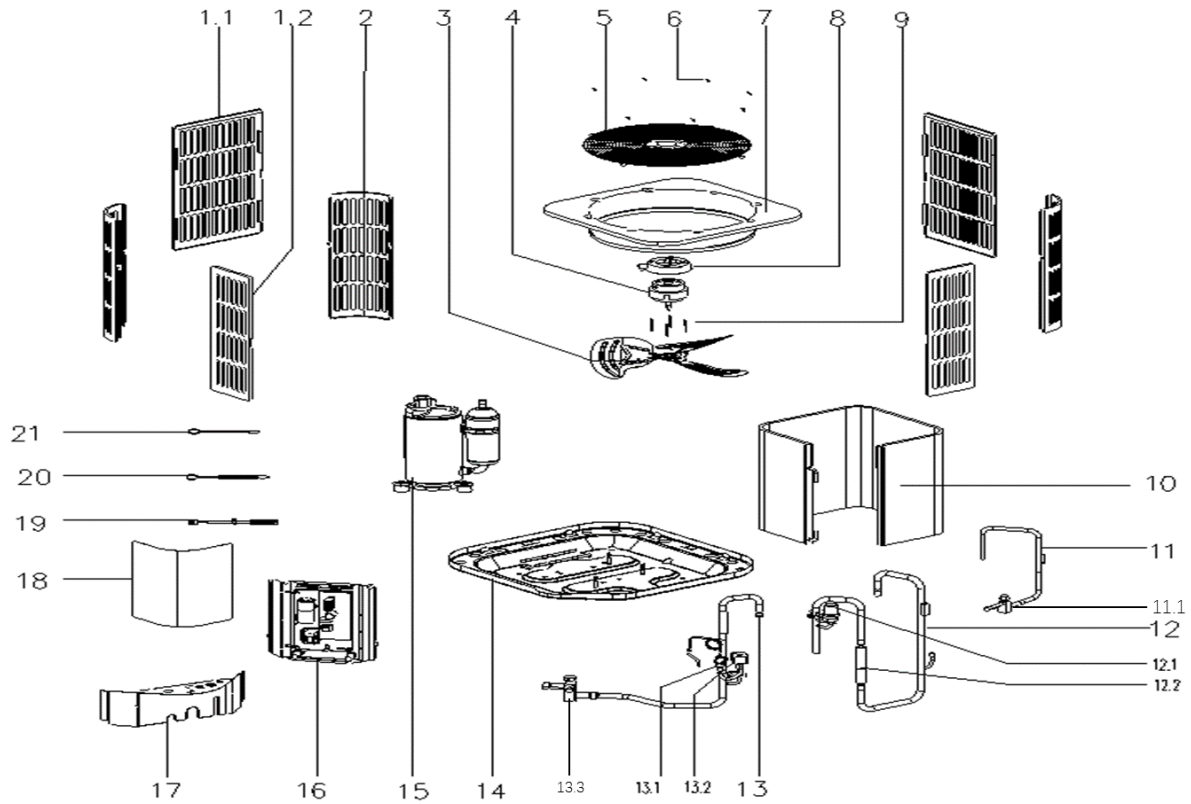

Exploded View

Model BAR7-36-15 (25A)

ComfortStar®

Service code: 25A

EX_ID	Spare Parts Code	Part Name(EN)	Qty.	Price	Remarks
1	12223000005908	Side panel assembly	2.0		
2	12223100000242	Supporting board	1.0		
3	12200104000038	Fan	1.0		
4	11301805000012	Motor Mounting bolt	4.0		
5	11002015020572	Motor	1.0		
6	12123000000464	Motor installation board ass'y	1.0		
7	12227700003729	Top cover	1.0		
8	11301002000001	Stainless steel bolts	8.0		
9	12223000001094	Top cover assembly	1.0		
10	15823000000263	Condenser ass'y	1.0		
11	15423000003178	High pressure valve ass'y	1.0		
11.1	15500206000018	Block valve	1.0		
12	15423000006183	Discharge pipe ass'y	1.0		
12.1	17400516001309	Pressure switch	1.0		
13	15423000000580	Stop valve ass'y	1.0		
13.1	15500206000026	Block valve	1.0		
14	12223000005894	Chassis assembly	1.0		
15	11102010002105	Fixed speed scroll compressor	1.0		
16	17223000011017	E-part box assembly	1.0		
16.1	12223000018130	Installation plate of electric parts subassembly	1.0		
16.2	17123000A04385	Outdoor main control board assembly	1.0		
16.3	17400103000150	Capacitor	1.0		
16.4	11203502000032	AC contactor	1.0		
17	12223000016089	Clapboard assembly	1.0		
18	12223000A05994	Clapboard assembly	1.0		
19	17400513006835	Discharge Temperature switch	1.0		
20	11201007003446	Room Temperature Sensor	1.0		
21	11201007005723	Pipe Temperature Sensor	1.0		