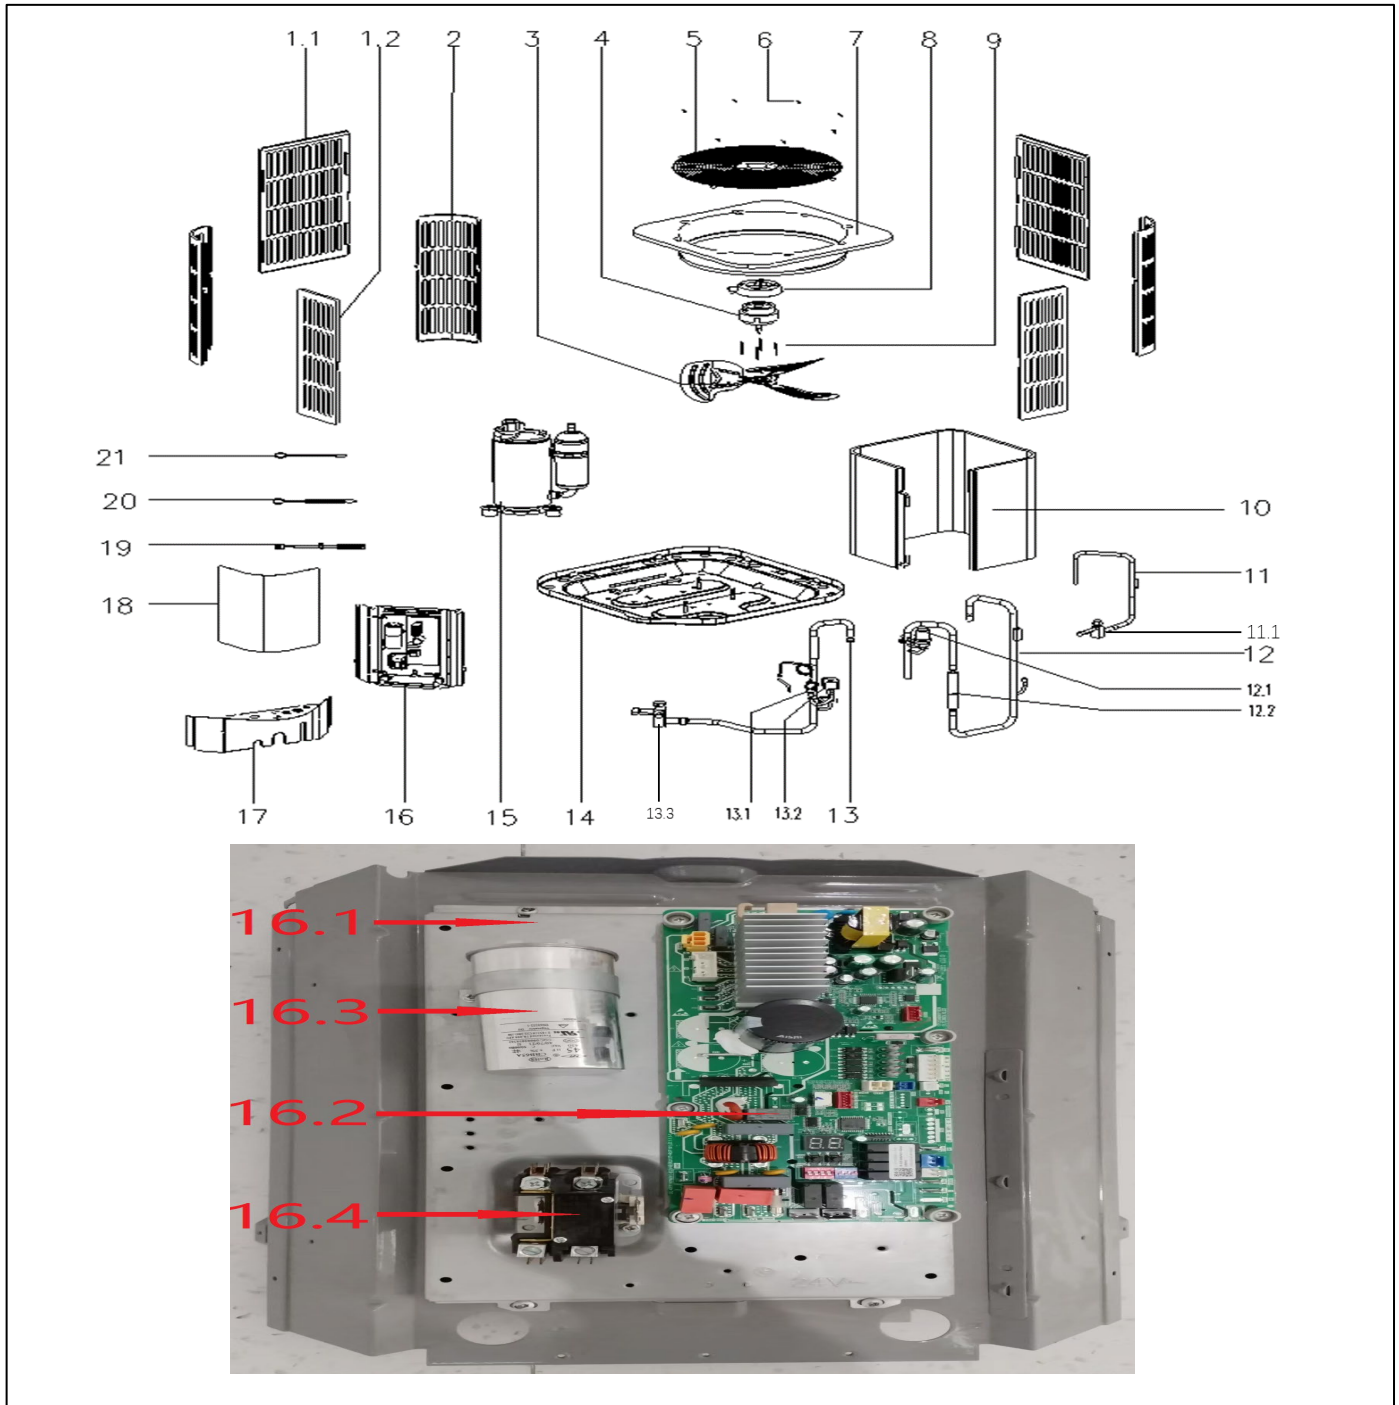

Exploded View

Model BAR7-48-15 (25C)

ComfortStar®

Service code: 25C

EX_ID	Spare Parts Code	Part Name(EN)	Qty.	Price	Remarks
1	12223000005909	Side panel assembly	2.0		
2	12223100000243	Supporting board	1.0		
3	12200104000032	Fan	1.0		
4	11301805000012	Motor Mounting bolt	4.0		
5	11002015020572	Motor	1.0		
6	12123000000464	Motor installation board ass'y	1.0		
7	12923000000028	Top cover	1.0		
8	11301002000001	Stainless steel bolts	8.0		
9	12223000001097	Top cover assembly	1.0		
10	15823000000265	Condenser ass'y	1.0		
11	15423000003178	High pressure valve ass'y	1.0		
11.1	15500206000018	Block valve	1.0		
12	15423000006187	Discharge pipe ass'y	1.0		
12.1	17400516001309	Pressure switch	1.0		
13	15423000006185	Stop valve ass'y	1.0		
13.1	15500206000017	Block valve	1.0		
14	12223000005895	Chassis assembly	1.0		
15	11102010002100	Fixed speed scroll compressor	1.0		
16	17223000011018	E-part box assembly	1.0		
16.1	12223000018130	Installation plate of electric parts subassembly	1.0		
16.2	17123000A04385	Outdoor main control board assembly	1.0		
16.3	17400103000133	Capacitor	1.0		
16.4	11203502000032	AC contactor	1.0		
17	12223000016090	Clapboard assembly	1.0		
18	12223000A05994	Clapboard assembly	1.0		
19	17400513006835	Discharge Temperature switch	1.0		
20	11201007003446	Room Temperature Sensor	1.0		
21	11201007005723	Pipe Temperature Sensor	1.0		