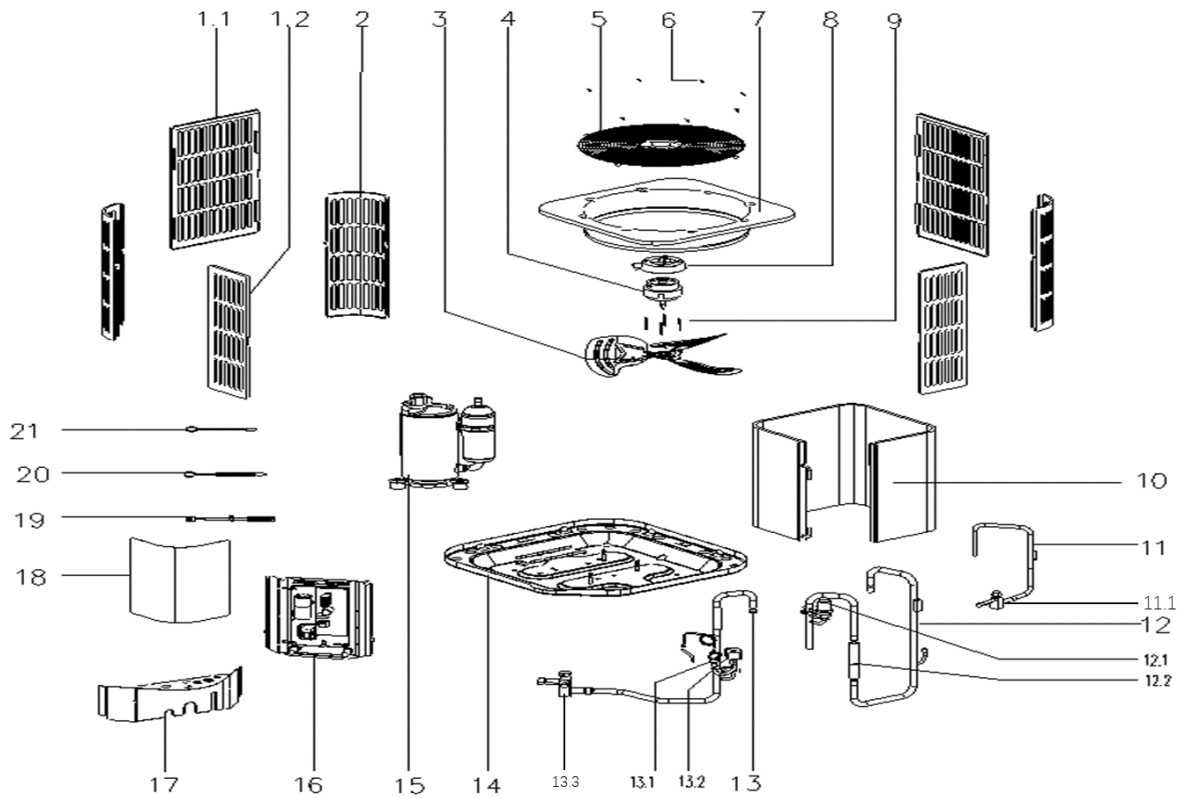

Exploded View

Model BAR7-60-15 (25D)

ComfortStar®

Service code: 25D

EX_ID	Spare Parts Code	Part Name(EN)	Qty.	Price	Remarks
1	12223000002569	Side panel assembly	2.0		
2	12223100000243	Supporting board	1.0		
3	12200104000038	Fan	1.0		
4	11301805000012	Motor Mounting bolt	4.0		
5	11002015020572	Motor	1.0		
6	12123000000464	Motor installation board ass'y	1.0		
7	12227700003729	Top cover	1.0		
8	11301002000001	Stainless steel bolts	8.0		
9	12223000001094	Top cover assembly	1.0		
10	15823000000982	Condenser ass'y	1.0		
11	15423000003178	High pressure valve ass'y	1.0		
11.1	15500206000018	Block valve	1.0		
12	15423000006188	Discharge pipe ass'y	1.0		
12.1	17400516001309	Pressure switch	1.0		
13	15423000001316	Stop valve ass'y	1.0		
13.1	15500206000017	Block valve	1.0		
14	12223000005894	Chassis assembly	1.0		
15	11102010002101	Fixed speed scroll compressor	1.0		
16	17223000011018	E-part box assembly	1.0		
16.1	12223000018130	Installation plate of electric parts subassembly	1.0		
16.2	17123000A04385	Outdoor main control board assembly	1.0		
16.3	17400103000133	Capacitor	1.0		
16.4	11203502000032	AC contactor	1.0		
17	12223000016090	Clapboard assembly	1.0		
18	12223000A05994	Clapboard assembly	1.0		
19	17400513006835	Discharge Temperature switch	1.0		
20	11201007003446	Room Temperature Sensor	1.0		
21	11201007005723	Pipe Temperature Sensor	1.0		