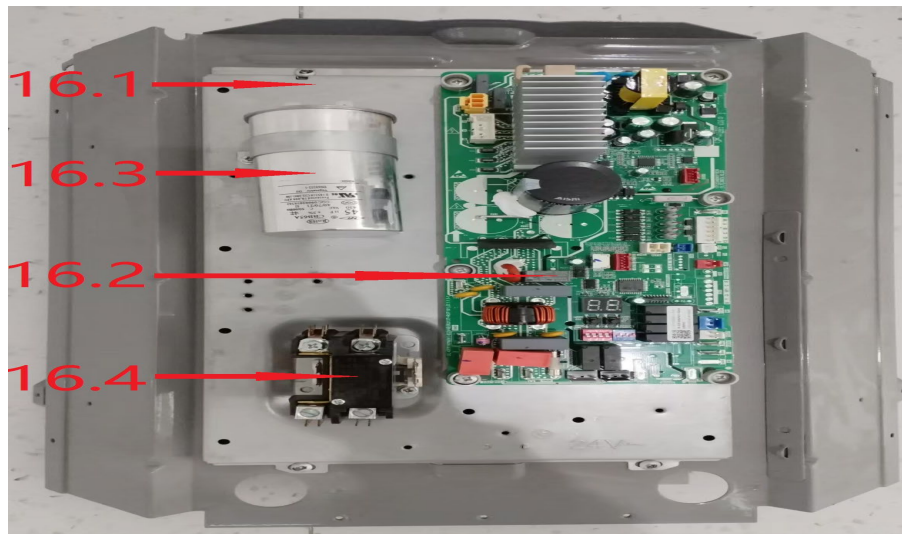

Exploded View

Model BAR7-60-15 (25D)

ComfortStar®

Service code: 25D

EX_ID	Spare Parts Code	Part Name(EN)	Qty.	Price	Remarks
1	12223000002569	Side panel assembly	2.0		
2	12223100000243	Supporting board	1.0		
3	12200104000038	Fan	1.0		
4	11301805000012	Motor Mounting bolt	4.0		
5	11002015020572	Motor	1.0		
6	12123000000464	Motor installation board ass'y	1.0		
7	12227700003729	Top cover	1.0		
8	11301002000001	Stainless steel bolts	8.0		
9	12223000001094	Top cover assembly	1.0		
10	15823000000982	Condenser ass'y	1.0		
11	15423000003178	High pressure valve ass'y	1.0		
11.1	15500206000018	Block valve	1.0		
12	15423000006188	Discharge pipe ass'y	1.0		
12.1	17400516001309	Pressure switch	1.0		
13	15423000001316	Stop valve ass'y	1.0		
13.1	15500206000017	Block valve	1.0		
14	12223000005894	Chassis assembly	1.0		
15	11102010002101	Fixed speed scroll compressor	1.0		
16	17223000011018	E-part box assembly	1.0		
16.1	12223000018130	Installation plate of electric parts subassembly	1.0		
16.2	17123000A04385	Outdoor main control board assembly	1.0		
16.3	17400103000133	Capacitor	1.0		
16.4	11203502000032	AC contactor	1.0		
17	12223000016090	Clapboard assembly	1.0		
18	12223000A05994	Clapboard assembly	1.0		
19	17400513006835	Discharge Temperature switch	1.0		
20	11201007003446	Room Temperature Sensor	1.0		
21	11201007005723	Pipe Temperature Sensor	1.0		