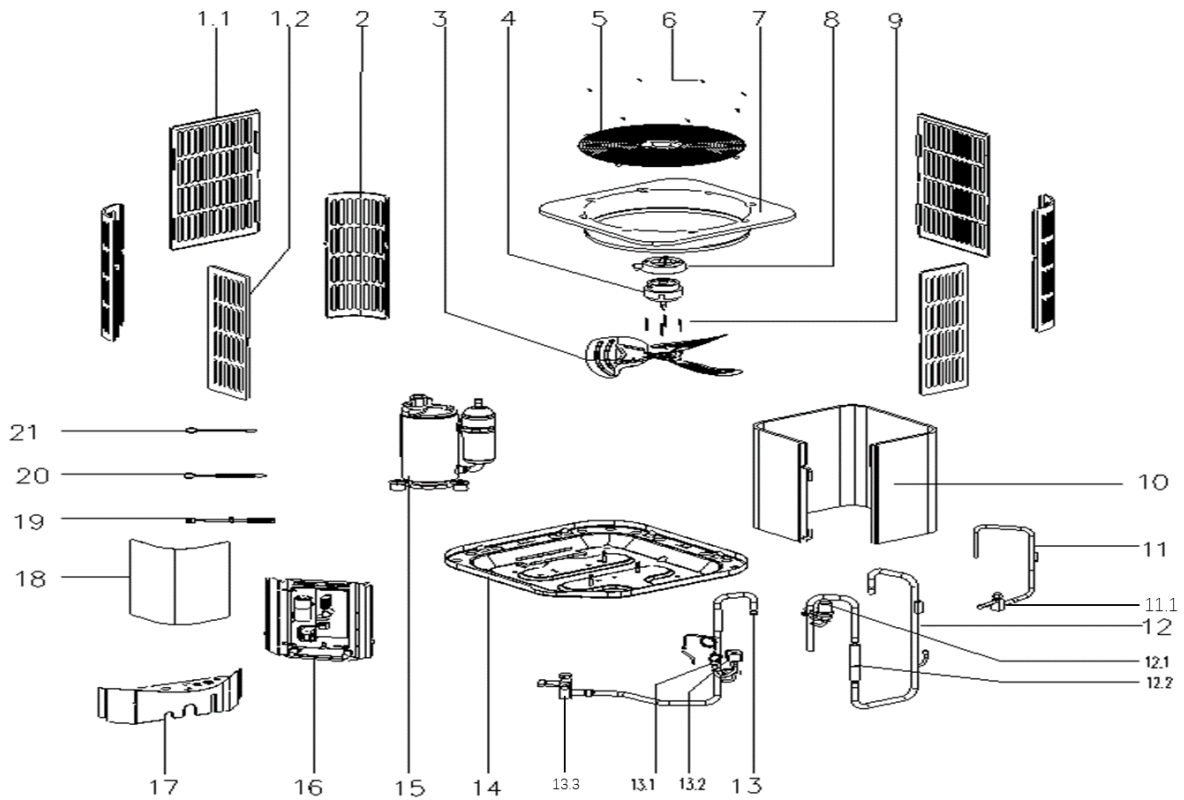

Exploded View

Model BAR7-61-15 (25E)

ComfortStar®

Service code: 25E

EX_ID	Spare Parts Code	Part Name(EN)	Qty.	Price	Remarks
1	12223000002569	Side panel assembly	2.0		
2	12223100000243	Supporting board	1.0		
3	12200104000032	Fan	1.0		
4	11301805000012	Motor Mounting bolt	4.0		
5	11002015020572	Motor	1.0		
6	12123000000464	Motor installation board ass'y	1.0		
7	12227700003729	Top cover	1.0		
8	11301002000001	Stainless steel bolts	8.0		
9	12223000001094	Top cover assembly	1.0		
10	15823000007388	Condenser ass'y	1.0		
11	15423000003178	High pressure valve ass'y	1.0		
11.1	15500206000018	Block valve	1.0		
12	15423000006182	Discharge pipe ass'y	1.0		
12.1	17400516001309	Pressure switch	1.0		
14	12223000005894	Chassis assembly	1.0		
15	11102010002099	Fixed speed scroll compressor	1.0		
16	17223000011016	E-part box assembly	1.0		
16.1	12223000018130	Installation plate of electric parts subassembly	1.0		
16.2	17123000A04386	Outdoor main control board assembly	1.0		
16.3	17400103000150	Capacitor	1.0		
16.4	11203502000032	AC contactor	1.0		
17	12223000016090	Clapboard assembly	1.0		
18	12223000A05994	Clapboard assembly	1.0		
19	17400513006835	Discharge Temperature switch	1.0		
20	11201007003446	Room Temperature Sensor	1.0		
21	11201007005723	Pipe Temperature Sensor	1.0		