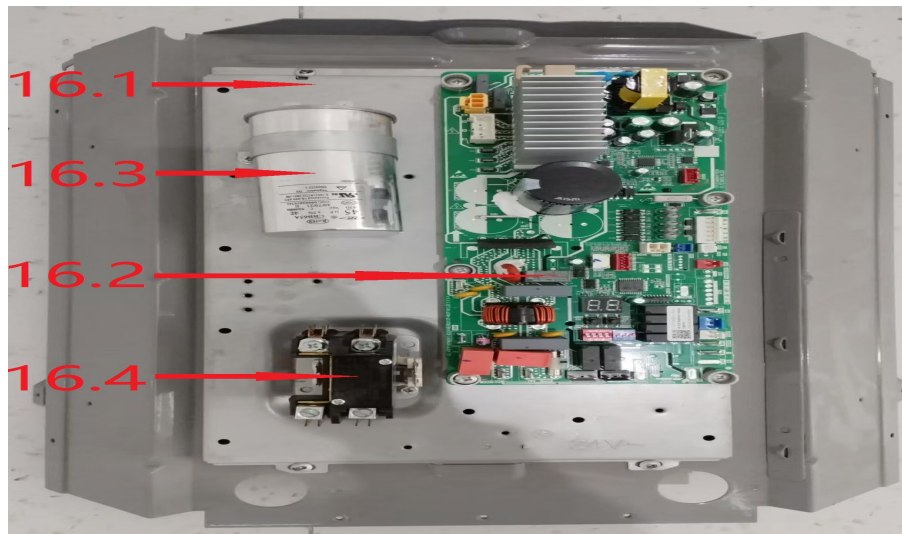

Exploded View

Model BAR7-61-15 (25E)

ComfortStar®

Service code: 25E

EX_ID	Spare Parts Code	Part Name(EN)	Qty.	Price	Remarks
1	12223000002569	Side panel assembly	2.0		
2	12223100000243	Supporting board	1.0		
3	12200104000032	Fan	1.0		
4	11301805000012	Motor Mounting bolt	4.0		
5	11002015020572	Motor	1.0		
6	12123000000464	Motor installation board ass'y	1.0		
7	12227700003729	Top cover	1.0		
8	11301002000001	Stainless steel bolts	8.0		
9	12223000001094	Top cover assembly	1.0		
10	15823000007388	Condenser ass'y	1.0		
11	15423000003178	High pressure valve ass'y	1.0		
11.1	15500206000018	Block valve	1.0		
12	15423000006182	Discharge pipe ass'y	1.0		
12.1	17400516001309	Pressure switch	1.0		
14	12223000005894	Chassis assembly	1.0		
15	11102010002099	Fixed speed scroll compressor	1.0		
16	17223000011016	E-part box assembly	1.0		
16.1	12223000018130	Installation plate of electric parts subassembly	1.0		
16.2	17123000A04386	Outdoor main control board assembly	1.0		
16.3	17400103000150	Capacitor	1.0		
16.4	11203502000032	AC contactor	1.0		
17	12223000016090	Clapboard assembly	1.0		
18	12223000A05994	Clapboard assembly	1.0		
19	17400513006835	Discharge Temperature switch	1.0		
20	11201007003446	Room Temperature Sensor	1.0		
21	11201007005723	Pipe Temperature Sensor	1.0		