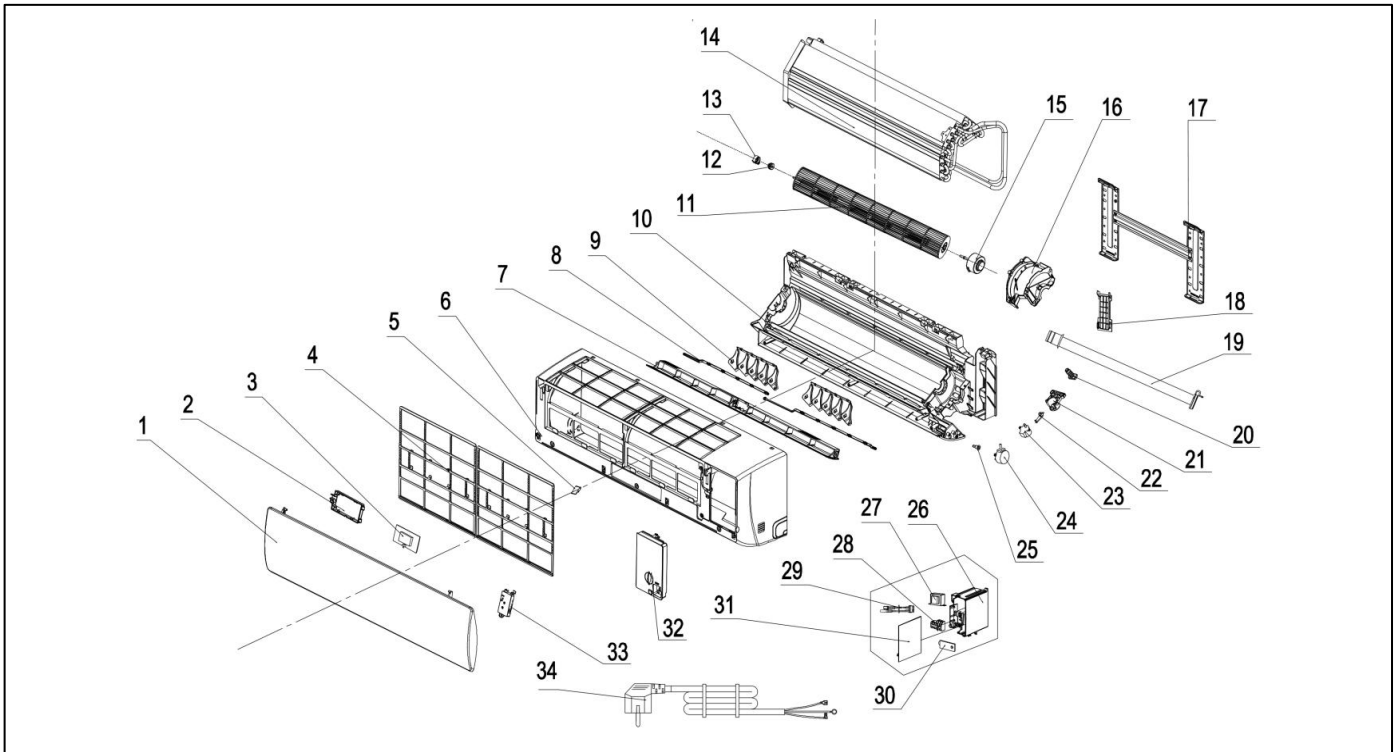

Exploded View

Model CC32-12CA(I) (21B)

ComfortStar®

Service code: 21B

EX_ID	Spare Parts Code	Part Name(EN)	Qty.	Price	Remarks
1	41106-002048	front panel	1		J0401-110074
2	42003-000001	display PCB box	1		
3	31102-000085	Display PCB	1		
4	42008-000037	Air filter	2		
5	41108-000066	Screw cover	2		
6	41106-002371	Face frame assembly	1		
7	41103-000101	Vane assembly	1		
8	41101-000115	Connecting rod 1	1		
	41101-000122	Connecting rod 2	1		
9	41101-000033	Vertical vane	2		

10	41199-002749	Base assembly	1		
11	42004-000039	Cross fan	1		
12	42007-000009	Bearing mount	1		
13	41101-000251	Bearing sleeve	1		
14	92011-008590	evaporator	1		
15	22001-000238	Indoor motor	1		
16	42003-000060	Indoor motor cover	1		
17	41109-000051	installation plate	1		
18	41101-000242	In and out pipe fixer	1		
19	42009-000011	Drainage hose	1		
20	92012-000185	Drain pipe rubber plug	1		
21	42001-000004	Pendulum motor fixed seat	1		
22	41108-000058	crank	1		
23	22001-000313	Step motor	1		
24	22001-000318	Step motor	1		
25	41101-000252	Electric axis	1		
26	41105-000427	Electrical box	1		
27	/	Transformer	1		
28	11304-100063	Terminal	1		
29	10104-100014	Sensor	1		
30	42001-000103	Clamp	1		
31	31101-002536	Main PCB	1		
32	41211-000077	Electrical box cover	1		
33	/	WIFI module	1		
34	22007-000111	Power supply cord	1		
35	A2006-000032	Packing foam	1		
36	A2006-000052	Packing foam	1		
37	G0401-110065	remote control	1		
38	42001-000014	Remote control supporter	1		
39	22007-001473	indoor and outdoor connect cord	1		