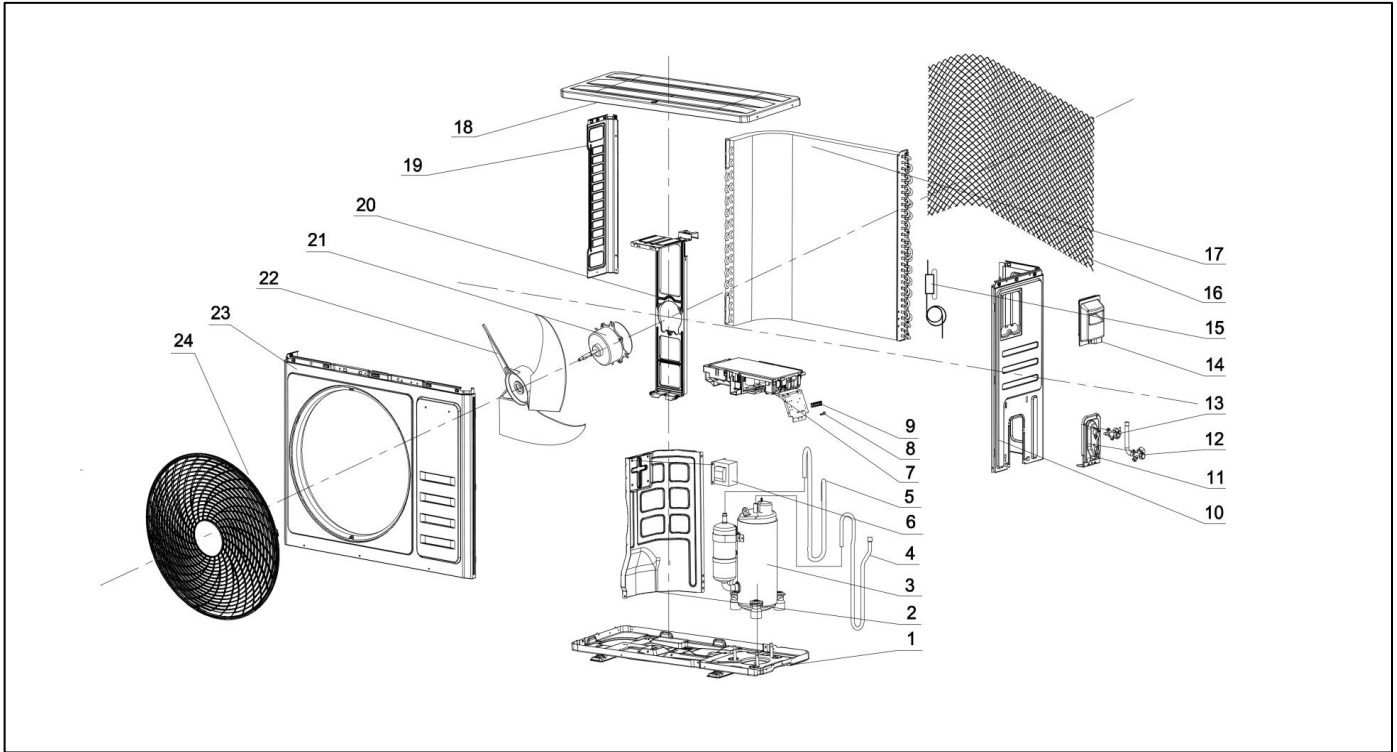

Exploded View

Model CC32-12CA(O) (21C)

ComfortStar®

Service code: 21C

EX_ID	Spare Parts Code	Part Name(EN)	Qty.	Price	Remarks
1	41202-000177	Base	1		
2	41208-000142	Paratition Plate	1		
3	92014-000950	Compressor	1		
4	92007-021058	Discharge pipe assembly	1		
5	92007-020183	Suction pipe assembly	1		
6	/	Inductor	1		
7	31201-003772	Outdoor PCB assembly	1		
8	42001-000038	Clamp	1		
9	11304-100116	Terminal	1		
10	41205-000635	Right plate	1		

11	41204-000018	valve supporter	1		
12	92007-001041	Three-way valve	1		
13	92007-007317	Two-way valve	1		
14	41201-000106	Large handle assembly	1		
15	92007-019735	Capillary assembly	1		
16	42011-000183	Back grille	1		
17	92011-010727	Condenser	1		
18	41207-000029	top cover ass'y	1		
19	41205-000133	Left panel	1		
20	41203-000055	motor bracket assembly	1		
21	22001-000555	Outdoor motor	1		
22	42004-000107	Propeller fan	1		
23	41206-000052	front panel	1		
24	42011-000038	Fan guard	1		
25	10104-100055	Sensor	1		
26	A2005-000530	Base carton	1		
27	41213-000030	Cover Foam	1		
28	92009-000167	Connecting pipe assembly	1		
29	92009-000230	Connecting pipe assembly	1		
30	A1202-000039	Base foam	1		
31	41204-000051	Valve cover	1		