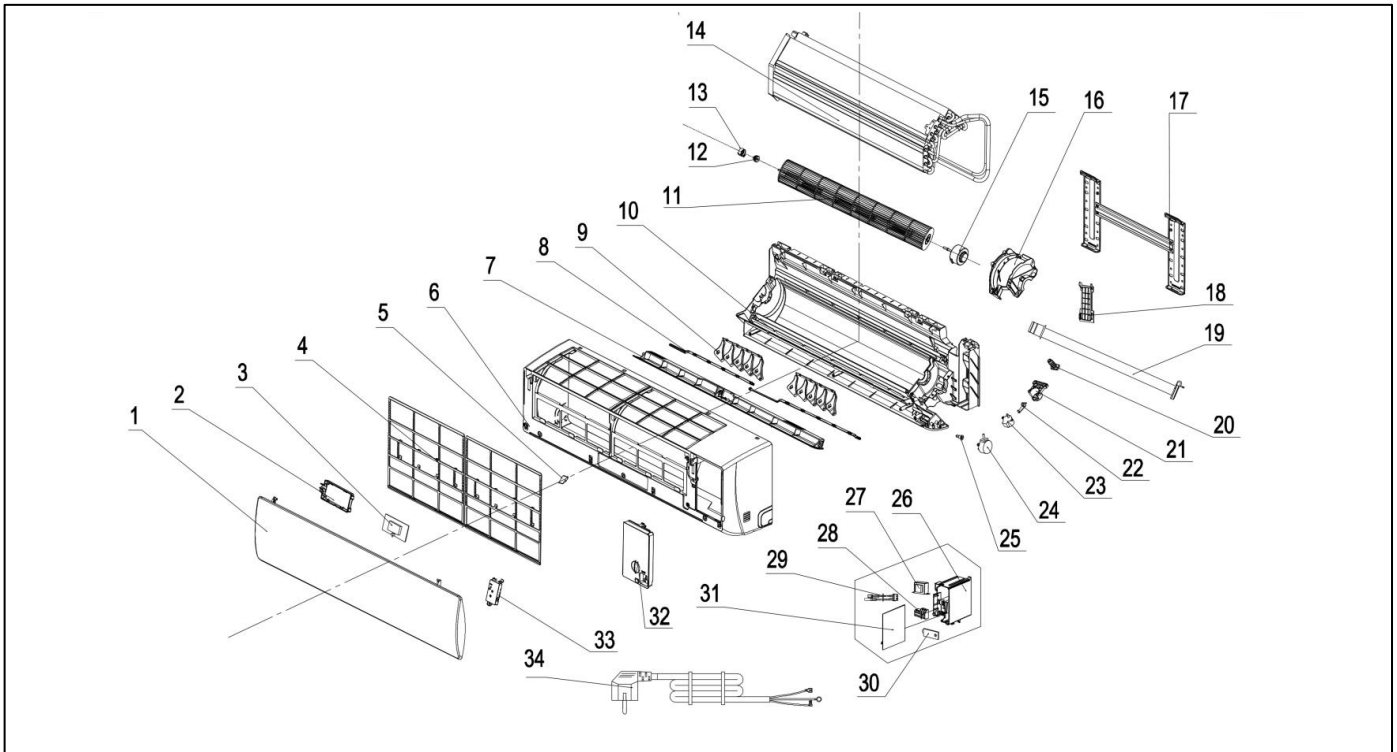

Exploded View

Model CC32-12CD(I) (21D)
Service code: 21D

ComfortStar®

EX_ID	Spare Parts Code	Part Name(EN)	Qty.	Price	Remarks
1	41106-002048	front panel	1		J0401-110074
2	42003-000001	display PCB box	1		
3	31102-000085	Display PCB	1		
4	42008-000037	Air filter	2		
5	41108-000066	Screw cover	2		
6	41106-002371	Face frame assembly	1		
7	41103-000101	Vane assembly	1		
8	41101-000115	Connecting rod 1	1		
	41101-000122	Connecting rod 2	1		
9	41101-000033	Vertical vane	2		

10	41199-002749	Base assembly	1		
11	42004-000210	Cross fan	1		
12	42007-000009	Bearing mount	1		
13	41101-000251	Bearing sleeve	1		
14	92011-008590	evaporator	1		
15	22001-000561	Indoor motor	1		
16	42003-000060	Indoor motor cover	1		
17	41109-000051	installation plate	1		
18	41101-000242	In and out pipe fixer	1		
19	42009-000011	Drainage hose	1		
20	92012-000185	Drain pipe rubber plug	1		
21	42001-000004	Pendulum motor fixed seat	1		
22	41108-000058	crank	1		
23	22001-000313	Step motor	1		
24	22001-000318	Step motor	1		
25	41101-000252	Electric axis	1		
26	41105-000427	Electrical box	1		
27	/	Transformer	1		
28	11304-100063	Terminal	1		
29	10104-100014	Sensor	1		
30	42001-000103	Clamp	1		
31	31101-002542	Main PCB	1		
32	41211-000077	Electrical box cover	1		
33	/	WIFI module	1		
34	22007-000111	Power supply cord	1		
35	A2006-000052	Packing foam	1		
36	A2006-000032	Packing foam	1		
37	G0401-110065	remote control	1		
38	42001-000014	Remote control supporter	1		
39	22007-001473	indoor and outdoor connect cord	1		