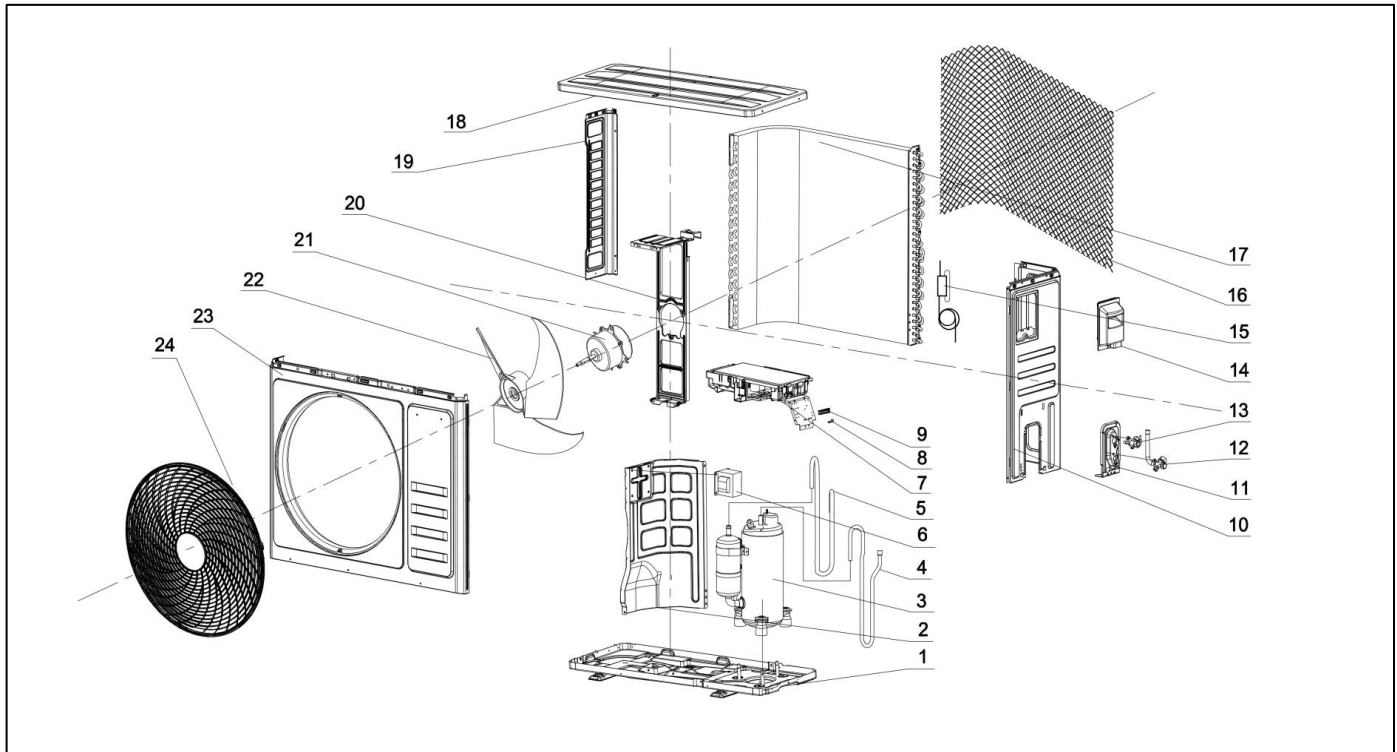

Exploded View

Model CC32-12CD(O) (21E)

ComfortStar®

Service code: 21E

EX_ID	Spare Parts Code	Part Name(EN)	Qty.	Price	Remarks
1	41202-000177	Base	1		
2	41208-000142	Paratition Plate	1		
3	92014-000950	Compressor	1		
4	92007-021058	Discharge pipe assembly	1		
5	92007-020183	Suction pipe assembly	1		
6	/	Inductor	1		
7	31201-003783	Outdoor PCB assembly	1		
8	42001-000038	Clamp	1		
9	11304-100117	Terminal	1		
10	41205-000639	Right plate	1		

11	41204-000018	valve supporter	1		
12	92007-001041	Three-way valve	1		
13	92007-007317	Two-way valve	1		
14	41201-000106	Large handle assembly	1		
15	92007-019735	Capillary assembly	1		
16	42011-000183	Back grille	1		
17	92011-010727	Condenser	1		
18	41207-000029	top cover ass'y	1		
19	41205-000133	Left panel	1		
20	41203-000055	motor bracket assembly	1		
21	22001-000555	Outdoor motor	1		
22	42004-000107	Propeller fan	1		
23	41206-000052	front panel	1		
24	42011-000038	Fan guard	1		
25	10104-100055	Sensor	1		
26	A2005-000530	Base carton	1		
27	41213-000030	Cover Foam	1		
28	92009-000167	Connecting pipe assembly	1		
29	92009-000230	Connecting pipe assembly	1		
30	41204-000051	Valve cover	1		
31	A1202-000039	Base foam	1		