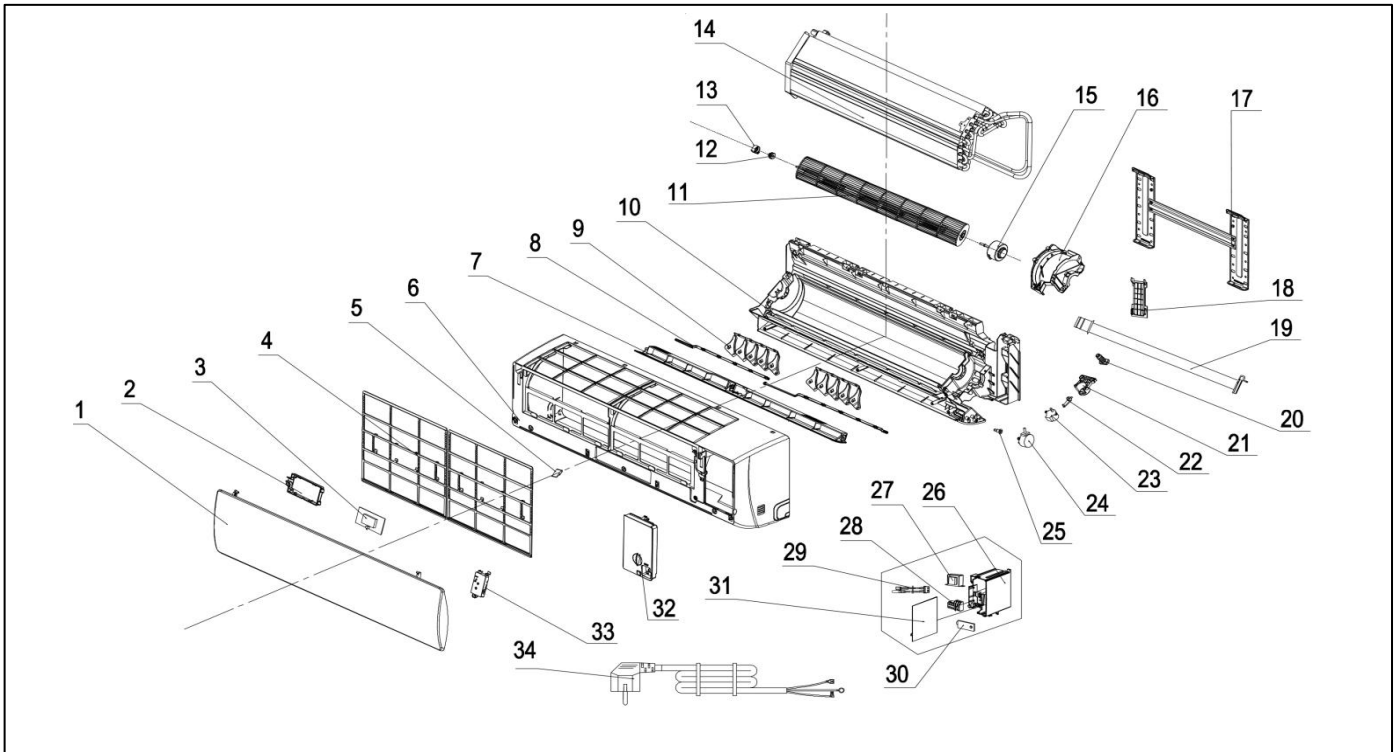

# Exploded View

**Model** CC32-24CD(I) (21H)  
**Service code:** 21H

**ComfortStar®**

EX_ID	Spare Parts Code	Part Name(EN)	Qty.	Price	Remarks
1	41106-002088	indoor panel assembly	1		J0401-110074
2	42003-000001	display PCB box	1		
3	31102-000085	Display PCB	1		
4	42008-000001	air filter	2		
5	41108-000066	screw cover	2		
6	41106-002351	Face Frame Assembly	1		
7	41103-000484	Vane assembly	1		
8	41507-000076	Swept connecting rod	1		
9	41101-000042	vertical vane	3		
10	41102-000669	Base assembly	1		

11	42004-000002	Cross Fan	1		
12	42007-000009	Bearing mount	1		
13	41101-000251	Bearing sleeve	1		
14	92011-002991	evaporator	1		
15	22001-000240	Indoor Motor	1		
16	42003-000045	indoor motor cover	1		
17	41109-000019	installation plate	1		
18	41101-000224	In and out pipe fixer	1		
19	42009-000011	Drainage hose	1		
20	92012-000185	Drain pipe rubber plug	1		
21	42001-000004	Pendulum motor fixed seat	1		
22	41108-000058	Crank	1		
23	22001-000640	Step Motor	1		
24	22001-000321	Step motor	1		
25	41101-000252	electric axis	1		
26	41105-000427	Electrical box	1		
27	/	Transformer	1		
28	11304-100063	Terminal	1		
29	10104-100014	Sensor	1		
30	42001-000103	Clamp	1		
31	31101-002532	main pcb of wall-mounting unit	1		
32	41211-000079	Electrical Box Cover	1		
33	/	WIFI module	1		
34	22007-000111	Power supply cord	1		
35	G0401-110065	remote control	1		
36	42001-000014	Remote control supporter	1		
37	A2006-000060	Packing foam	1		
38	A2006-000059	Packing foam	1		
39	22007-001473	indoor and outdoor connection cord	1		