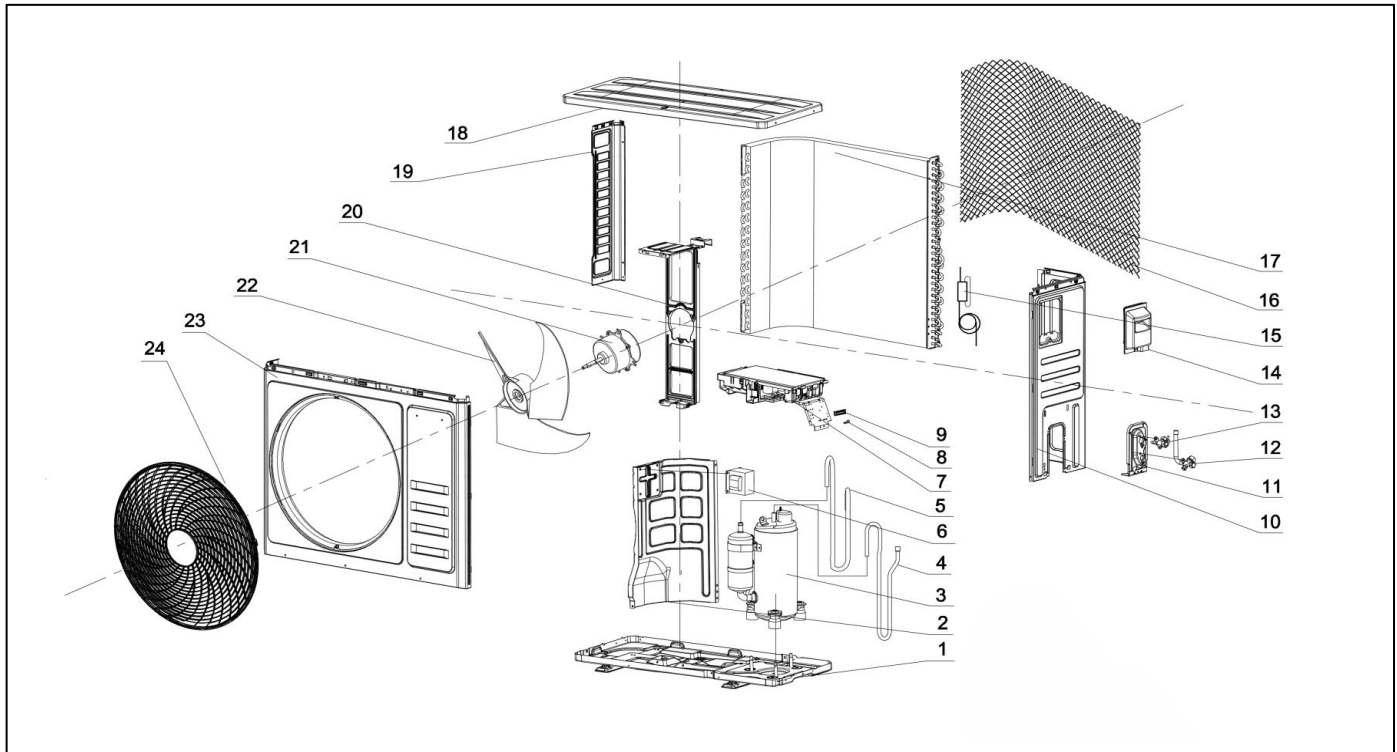

# Exploded View

**Model** CC32-24CD(O) (21J)

**ComfortStar®**

**Service code:** 21J

EX_ID	Spare Parts Code	Part Name(EN)	Qty.	Price	Remarks
1	41202-000364	Base	1		
2	41208-000149	Paratition Plate	1		
3	92014-000861	Compressor	1		
4	92007-020392	Discharge pipe assembly	1		
5	92007-019754	Suction pipe assembly	1		
6	/	Inductor	/		
7	31201-003741	Outdoor PCB assembly	1		
8	42001-000036	Clamp	1		
9	11304-100117	Terminal	1		
10	41205-000185	Right plate	1		

11	41204-000018	valve supporter	1		
12	92007-001066	Three-way valve	1		
13	92007-001046	Two-way valve	1		
14	41201-000106	Large handle assembly	1		
15	92007-011092	Capillary assembly	1		
16	42011-000169	Back grille	1		
17	92011-010845	Condenser	1		
18	41207-000033	top cover ass'y	1		
19	41205-000130	Left panel	1		
20	41203-000052	motor bracket assembly	1		
21	22001-000555	Outdoor motor	1		
22	42004-000104	Propeller fan	1		
23	41206-000057	front panel	1		
24	42011-000040	Fan guard	1		
25	10104-100177	Sensor	1		
26	A2005-000532	Base carton	1		
27	41213-000031	Cover Foam	1		
28	A1202-000124	Base foam	1		
29	92009-000230	Connecting pipe assembly	1		
30	92009-000231	Connecting pipe assembly	1		