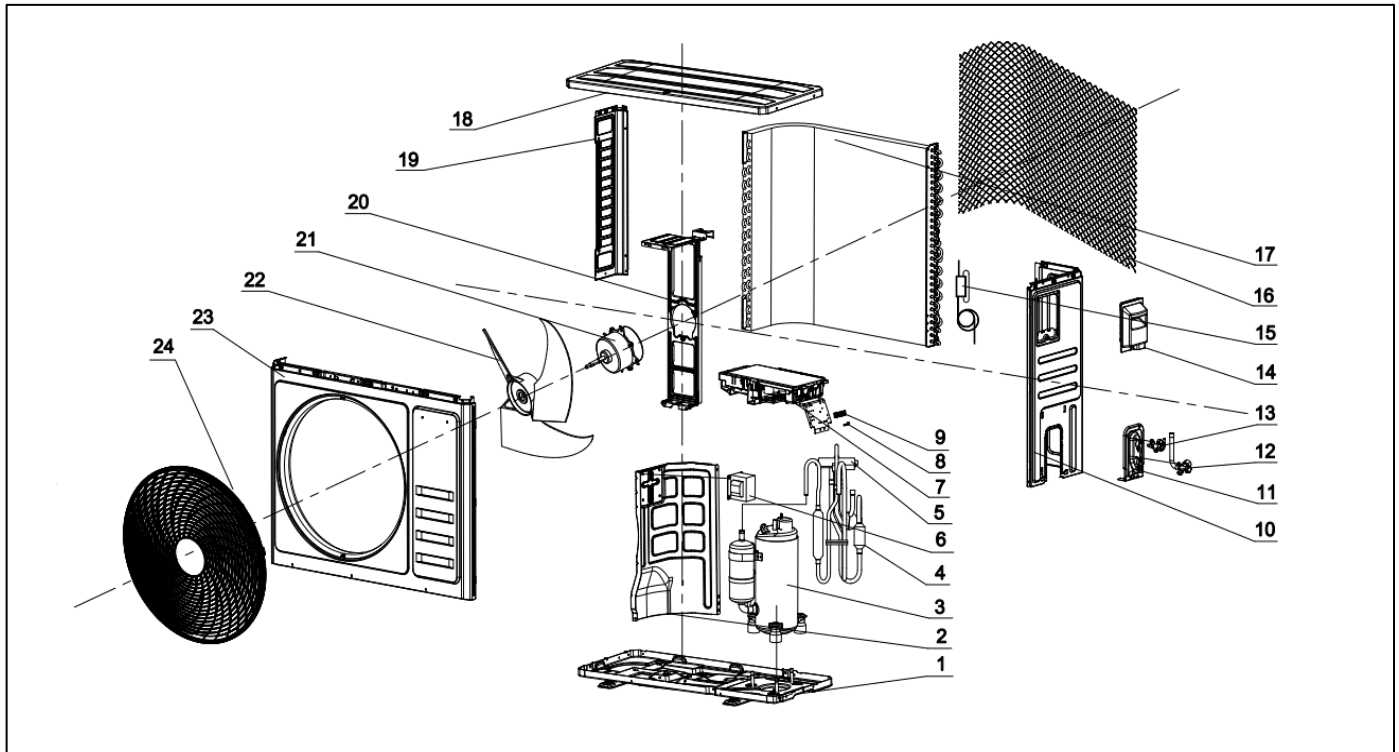

Exploded View

Model CH32-12CA(O) (21L)

ComfortStar®

Service code: 21L

EX_ID	Spare Parts Code	Part Name(EN)	Qty.	Price	Remarks
1	41202-000610	Base	1		
2	41208-001082	Partition plate	1		
3	92014-000950	Compressor	1		
4	92007-019751	4-way valve assembly	1		
5	92008-000208	4-way valve	1		
6	/	Reactor	/		
7	31201-003770	Outdoor control assembly	1		
8	42001-000038	Clamp	1		
9	11304-100116	Terminal	1		
10	41205-000635	Right Pate	1		

11	41204-000018	Valve supporter	1		
12	92007-001041	Three-way Valve	1		
13	92007-007317	Two-way Valve	1		
14	41201-000106	Electrical Box Cover	1		
15	92007-019735	Capillary assembly	1		
16	42011-000184	Back Grille	1		
17	92011-008102	Condenser	1		
18	41207-000029	Top Cover	1		
19	41205-000133	Support	1		
20	41203-000055	Outdoor Motor Supporter	1		
21	22001-000555	Outdoor Motor	1		
22	42004-000107	Propeller Fan	1		
23	41206-000052	Front Plate	1		
24	42011-000038	Fan guard	1		
25	41204-000051	Valve cover	1		Not shown in the Explosion view.
26	A2005-000530	Base carton	1		
27	A1202-000039	Base foam	1		
28	41213-000030	Cover Foam	1		
29	92009-000167	Connecting pipe assembly	1		
30	92009-000230	Connecting pipe assembly	1		
31	10104-100055	Sensor	1		