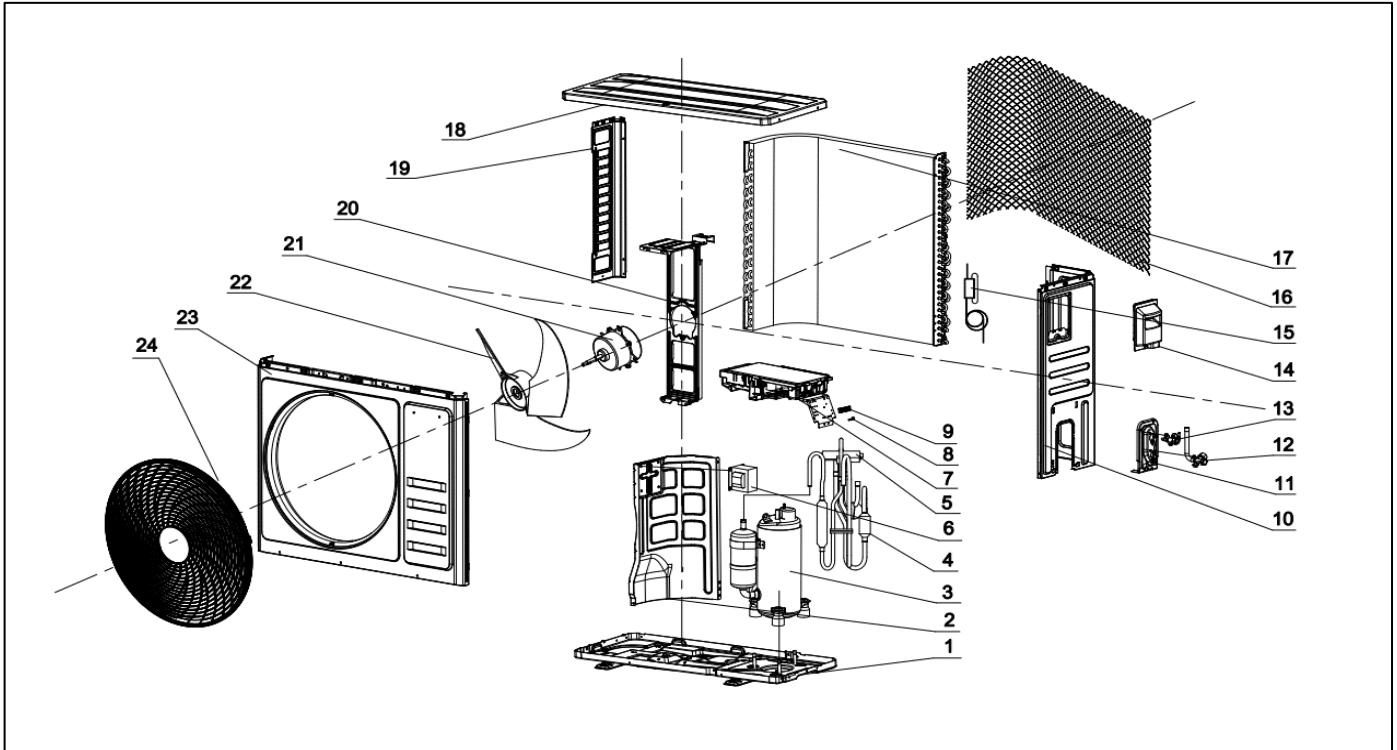

# Exploded View

**Model** CH32-12CD(O) (21N)

**ComfortStar®**

**Service code:** 21N

EX_ID	Spare Parts Code	Part Name(EN)	Qty.	Price	Remarks
1	41202-000610	Base	1		
2	41208-001082	Partition plate	1		
3	92014-000950	Compressor	1		
4	92007-022079	4-way valve assembly	1		
5	92008-000245	4-way valve	1		
6	/	Reactor	/		
7	31201-003781	Outdoor control assembly	1		
8	42001-000036	Clamp	1		
9	11304-100117	Terminal	1		
10	41205-000639	Right Pate	1		

11	41204-000018	Valve supporter	1		
12	92007-001041	Three-way Valve	1		
13	92007-007317	Two-way Valve	1		
14	41201-000106	Electrical Box Cover	1		
15	92007-019735	Capillary assembly	1		
16	42011-000184	Back Grille	1		
17	92011-008102	Condenser	1		
18	41207-000029	Top Cover	1		
19	41205-000133	Support	1		
20	41203-000055	Outdoor Motor Supporter	1		
21	22001-000555	Outdoor Motor	1		
22	42004-000107	Propeller Fan	1		
23	41206-000052	Front Plate	1		
24	42011-000038	Fan guard	1		
25	41204-000051	Valve cover	1		Not shown in the Explosion view.
26	A2005-000530	Base carton	1		
27	A1202-000039	Base foam	1		
28	41213-000030	Cover Foam	1		
29	92009-000167	Connecting pipe assembly	1		
30	92009-000230	Connecting pipe assembly	1		
31	10104-100055	Sensor	1		