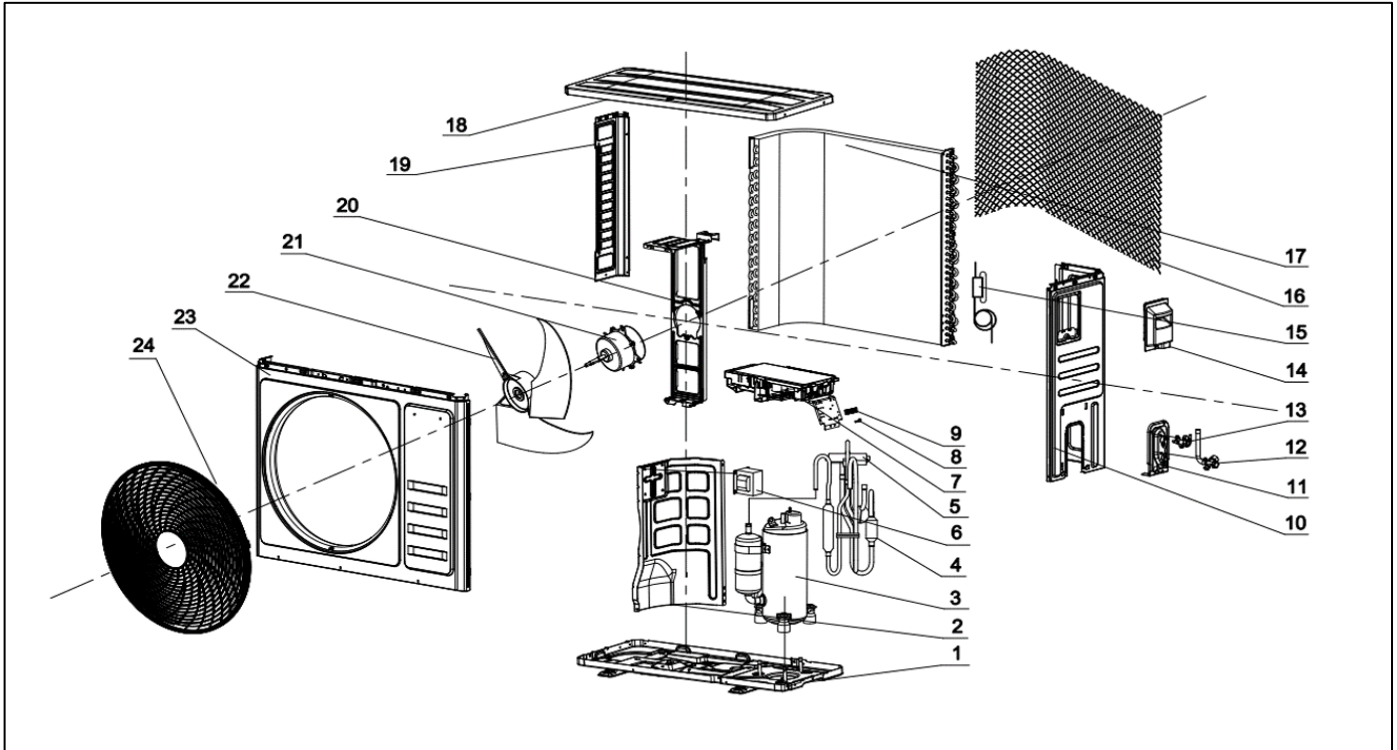

# Exploded View

**Model** CH32-24CD(O) (21S)

**ComfortStar®**

**Service code:** 21S

EX_ID	Spare Parts Code	Part Name(EN)	Qty.	Price	Remarks
1	41202-000621	Base	1		
2	41208-001112	Partition plate	1		
3	92014-000861	Compressor	1		
4	92007-019247	4-way valve assembly	1		
5	92008-000245	4-way valve	1		
6	/	Reactor	/		
7	31201-003739	Outdoor control assembly	1		
8	42001-000038	Clamp	1		
9	11304-100117	Terminal	1		
10	41205-000185	Right Plate	1		

11	41204-000018	Valve supporter	1		
12	92007-019736	Three-way Valve	1		
13	92007-001046	Two-way Valve	1		
14	41201-000106	Electrical Box Cover	1		
15	92007-019708	Capillary assembly	1		
16	42011-000168	Back Grille	1		
17	92011-005383	Condenser	1		
18	41207-000033	Top Cover	1		
19	41205-000130	Support	1		
20	41203-000052	Outdoor Motor Supporter	1		
21	22001-000555	Outdoor Motor	1		
22	42004-000104	Propeller Fan	1		
23	41206-000057	Front Plate	1		
24	42011-000040	Fan guard	1		
25	92009-000230	connecting pipe assembly	1		Not shown in the Explosion view.
26	92009-000231	connecting pipe assembly	1		
27	A2005-000532	Base carton	1		
28	A1202-000124	Base foam	1		
29	41213-000031	Cover Foam	1		
30	10104-100177	Sensor	1		