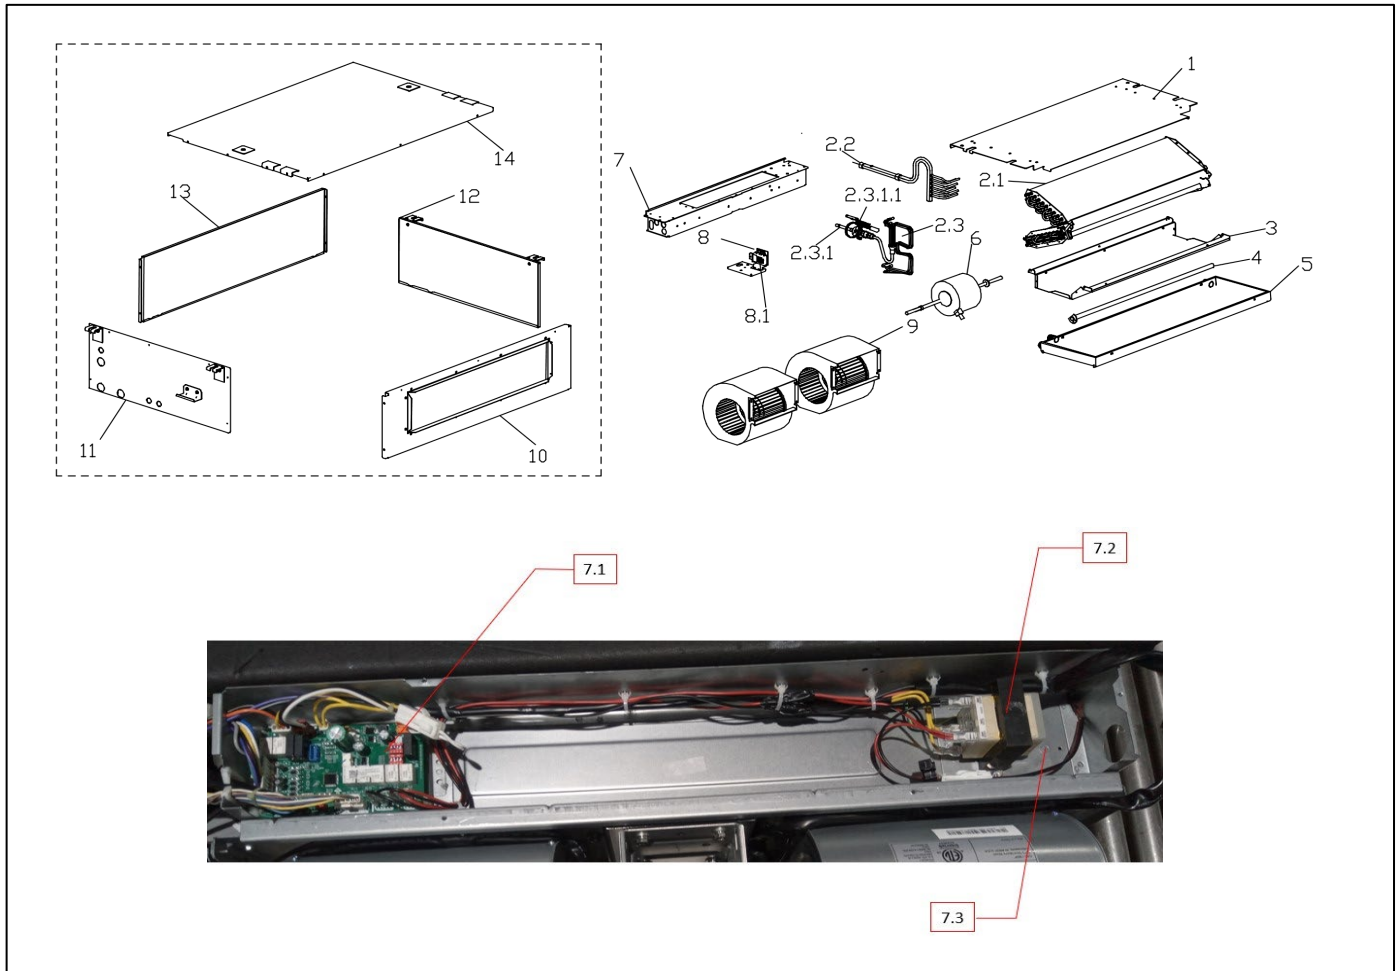

Exploded View

Model CHX7-30EU-15

ComfortStar®

EX_ID	Spare Parts Code	Part Name(EN)	Qty.	Price	Remarks
1	12223000017870	Top cover assembly	1		
2	15823000007384	Evaporator assembly	1		
2.1	15823000007383	Evaporator	1		
2.2	15223000000548	Evaporator output pipe assembly	1		
2.3	15423000006180	Evaporator input pipe assembly	1		
2.3.1	15423000006179	Expansion valve ass'y	1		

2.3.1.1	15500213002650	Thermal expansion valve	1		
2.4	15823000007386	Evaporator	1		
3	12223000001701	Water Deflector Plate Assembly	1		
4	12923000000983	Refrigerant Detection Tube	1		
5	12223000017868	Drainage pan assembly	1		
6	11002015020034	Brushless DC Motor	1		
7	17223000011142	E-box ass'y	1		
7.1	17123000012025	Indoor unit main control board	1		
7.2	11203103002859	Linear Transformer	1		
7.3	11201708000008	Terminal	1		
8	17427300003810	Sensor Assembly	1		
8.1	11201003000424	Gas sensor	1		
9	12200102000015	Centrifugal Fan	2		