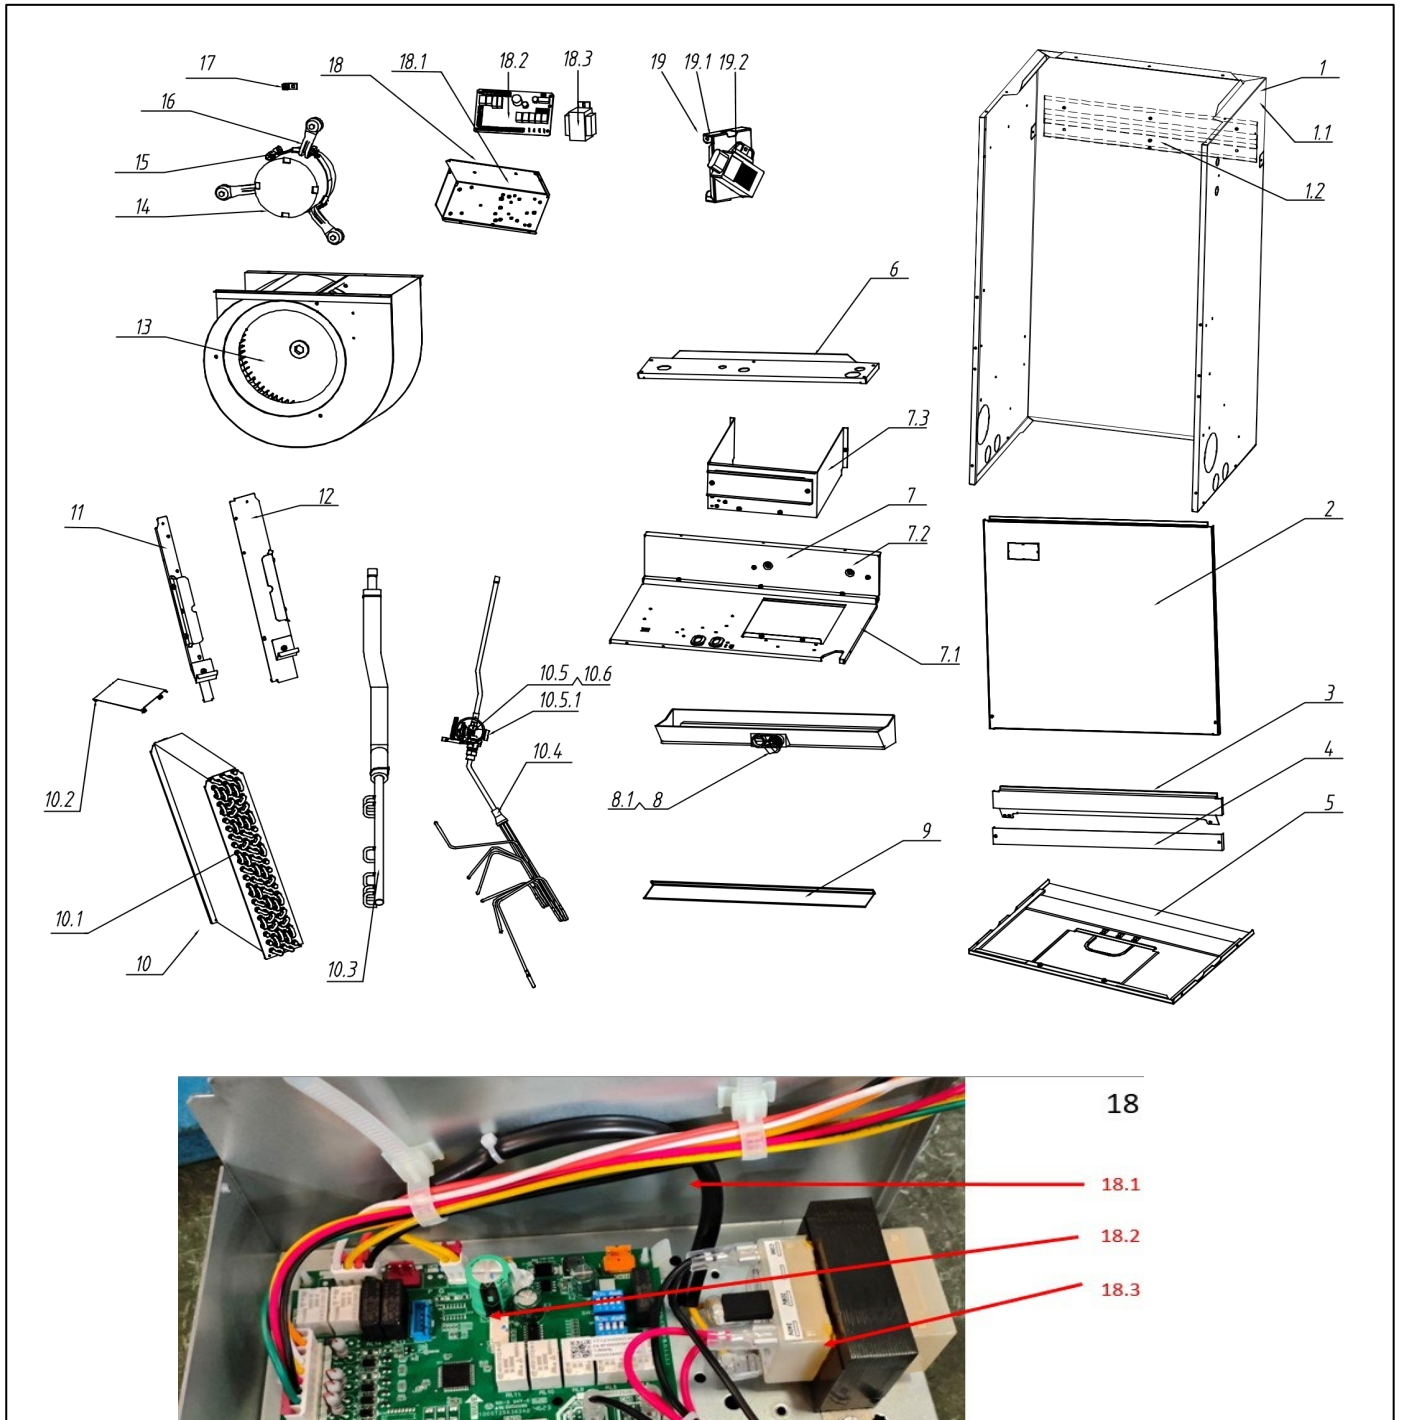

Exploded View

Model

CWM7-24E-15

ComfortStar®

EX_ID	Spare Parts Code	Part Name(EN)	Qty.	Price	Remarks
1	12223000002377	Chassis Assembly	1		
1.1	12223000002363	Chassis components	1		
1.2	12223000006387	Support Bar	2		
2	12223000010536	Side Panel Assembly	1		
3	12223000010529	Evaporator Connecting Plate Assembly	1		
4	12223000002181	Support Bar Assembly	1		
5	12223000017738	Side panel assembly	1		
6	12223000017737	Side panel assembly	1		
7	12223000002126	Air Duct Assembly	1		
7.1	12223000002333	Wind wheel fixed plate	1		
7.2	12223000001960	Air duct damper	1		
7.3	12223000002111	Blockoff Plate	1		
7.4	12223000001965	Duct under the baffle	1		
8	12123000001080	Drain Pan Assembly	1		
8.1	15500402000023	Seal Plug	1		
9	12223000002118	Drain Pan	1		
10	15823000007264	Evaporator assembly	1		
10.1	15823000004347	Evaporator	1		
10.2	12223000005759	Evaporator Baffler	1		
10.3	15223000000125	Evaporator output pipe assembly	1		
10.4	15223000000127	Distributary ass'y	1		
10.5	15423000005998	Expansion valve ass'y	1		
10.5.1	15500213002750	thermostatic expansion valve	1		
10.6	12100901000010	Seal Ring	1		
11	12223000010535	Evaporator Connecting Plate Assembly	1		
12	12223000010527	Evaporator Connecting Plate Assembly	1		
13	12200101000021	Wind Turbine Parts	1		
14	11002015020032	Brushless DC Motor	1		

15	12223000001992	Motor Holder	1		
16	12223000001934	Motor Holder Assembly	3		
17	11201708000008	Terminal	1		
18	17223000010922	E-part box ass'y	1		
18.1	12223000014910	Electrical Installation plate	1		
18.2	17123000012025	Indoor unit main control board	1		
18.3	11203103002859	Linear Transformer	1		
19	17223000010923	Refrigerant Sensor	1		
19.1	12223000017718	Fixing board	1		
19.2	11201003000424	Gas sensor	1		