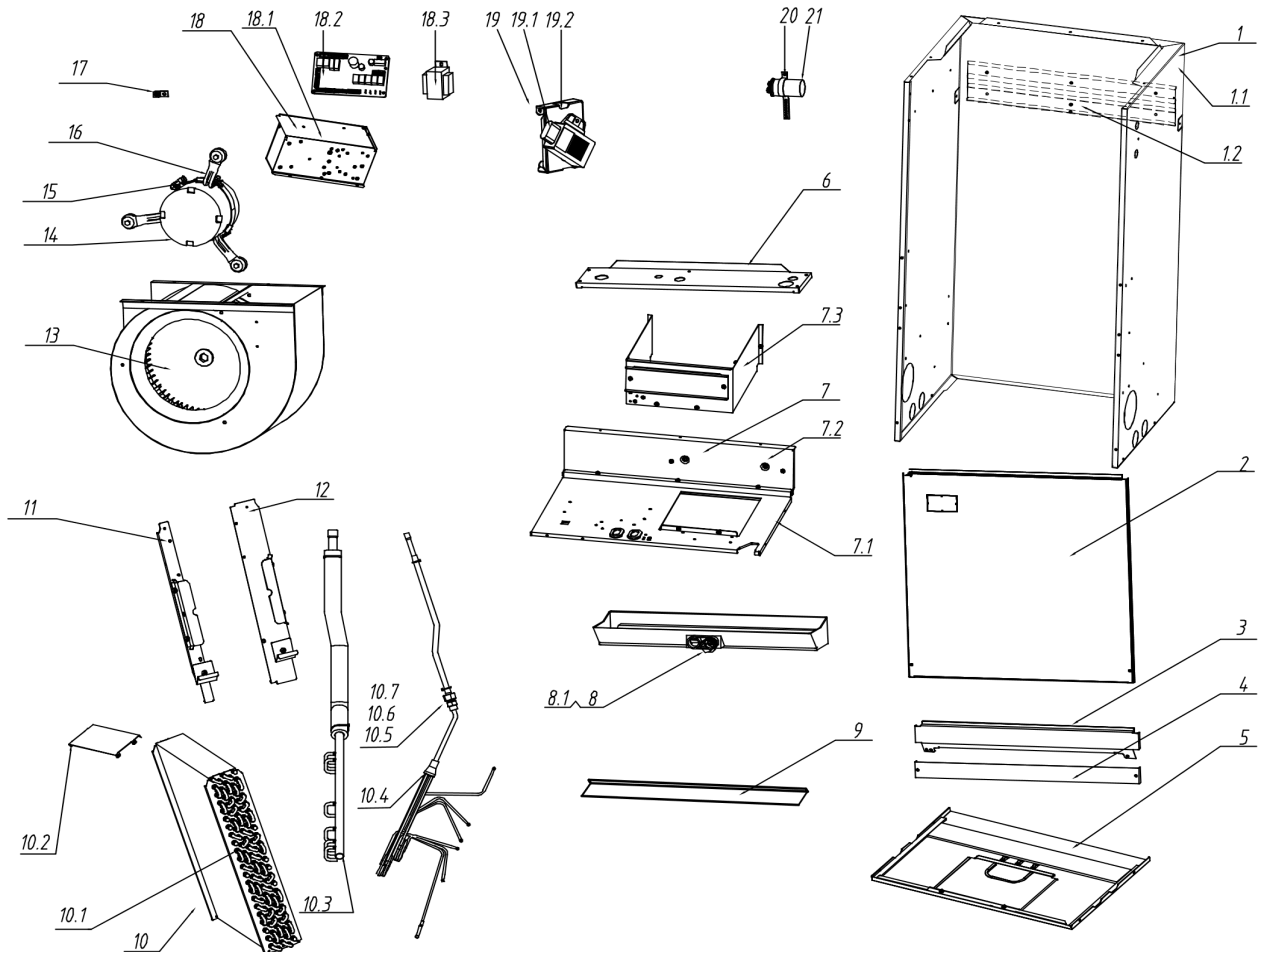

Exploded View

Model

CWM7-24P-15

ComfortStar®

EX_ID	Spare Parts Code	Part Name(EN)	Qty.	Price	Remarks
1	12223000002377	Chassis Assembly	1		
1.1	12223000002363	Chassis components	1		
1.2	12223000006387	Support Bar	2		
2	12223000010536	Side Panel Assembly	1		
3	12223000010529	Evaporator Connecting Plate Assembly	1		
4	12223000002181	Support Bar Assembly	1		
5	12223000017738	Side panel assembly	1		
6	12223000017737	Side panel assembly	1		
7	12223000002126	Air Duct Assembly	1		
7.1	12223000002333	Wind wheel fixed plate	1		
7.2	12223000001960	Air duct damper	1		
7.3	12223000002111	Blockoff Plate	1		
7.4	12223000001965	Duct under the baffle	1		
8	12123000001080	Drain Pan Assembly	1		
8.1	15500402000023	Seal Plug	1		
9	12223000002118	Drain Pan	1		
10	15823000007283	Evaporator assembly	1		
10.1	15823000A03997	Evaporator	1		
10.2	12223000005759	Evaporator Baffler	1		
10.3	15223000000126	Evaporator output pipe assembly	1		
10.4	15223000A00001	Distributary ass'y	1		
10.5	15423000005999	Evaporator input pipe assembly	1		
10.6	12100901000010	Seal Ring	1		
10.7	15500220000030	Valve Plug	1		
11	12223000010535	Evaporator Connecting Plate Assembly	1		
12	12223000010527	Evaporator Connecting Plate Assembly	1		
13	12200101000021	Wind Turbine Parts	1		
14	11002012044885	Single Phase Asynchronous Motor	1		

15	12223000001992	Motor Holder	1		
16	12223000001934	Motor Holder Assembly	3		
17	11201708000008	Terminal	1		
18	17223000010925	E-part box ass'y	1		
18.1	12223000014910	Electrical Installation plate	1		
18.2	17123000012042	Indoor unit main control board	1		
18.3	11203103002859	Linear Transformer	1		
19	17223000010923	Refrigerant Sensor	1		
19.1	12223000017718	Fixing board	1		
19.2	11201003000424	Gas sensor	1		
20	17400103000152	Compressor Capacitor	1		
21	12223000002177	Clamp	1		