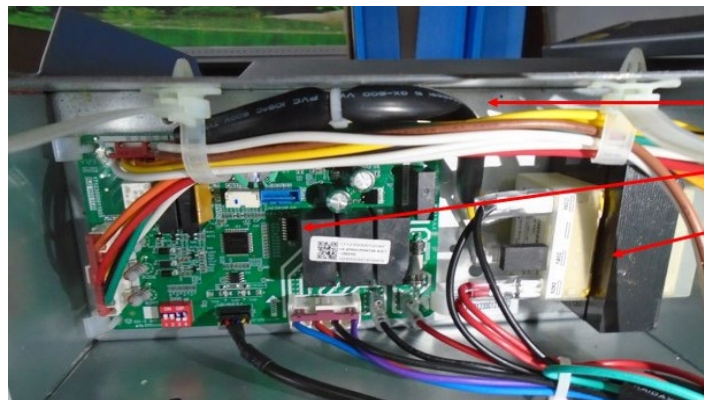

Exploded View

Model

CWM7-24P-15

ComfortStar®

EX_ID	Spare Parts Code	Part Name(EN)	Qty.	Price	Remarks
1	12223000002377	Chassis Assembly	1		
1.1	12223000002363	Chassis components	1		
1.2	12223000006387	Support Bar	2		
2	12223000010536	Side Panel Assembly	1		
3	12223000010529	Evaporator Connecting Plate Assembly	1		
4	12223000002181	Support Bar Assembly	1		
5	12223000017738	Side panel assembly	1		
6	12223000017737	Side panel assembly	1		
7	12223000002126	Air Duct Assembly	1		
7.1	12223000002333	Wind wheel fixed plate	1		
7.2	12223000001960	Air duct damper	1		
7.3	12223000002111	Blockoff Plate	1		
7.4	12223000001965	Duct under the baffle	1		
8	12123000001080	Drain Pan Assembly	1		
8.1	15500402000023	Seal Plug	1		
9	12223000002118	Drain Pan	1		
10	15823000007283	Evaporator assembly	1		
10.1	15823000A03997	Evaporator	1		
10.2	12223000005759	Evaporator Baffler	1		
10.3	15223000000126	Evaporator output pipe assembly	1		
10.4	15223000A00001	Distributary ass'y	1		
10.5	15423000005999	Evaporator input pipe assembly	1		
10.6	12100901000010	Seal Ring	1		
10.7	15500220000030	Valve Plug	1		
11	12223000010535	Evaporator Connecting Plate Assembly	1		
12	12223000010527	Evaporator Connecting Plate Assembly	1		
13	12200101000021	Wind Turbine Parts	1		
14	11002012044885	Single Phase Asynchronous Motor	1		

15	12223000001992	Motor Holder	1		
16	12223000001934	Motor Holder Assembly	3		
17	11201708000008	Terminal	1		
18	17223000010925	E-part box ass'y	1		
18.1	12223000014910	Electrical Installation plate	1		
18.2	17123000012042	Indoor unit main control board	1		
18.3	11203103002859	Linear Transformer	1		
19	17223000010923	Refrigerant Sensor	1		
19.1	12223000017718	Fixing board	1		
19.2	11201003000424	Gas sensor	1		
20	17400103000152	Compressor Capacitor	1		
21	12223000002177	Clamp	1		