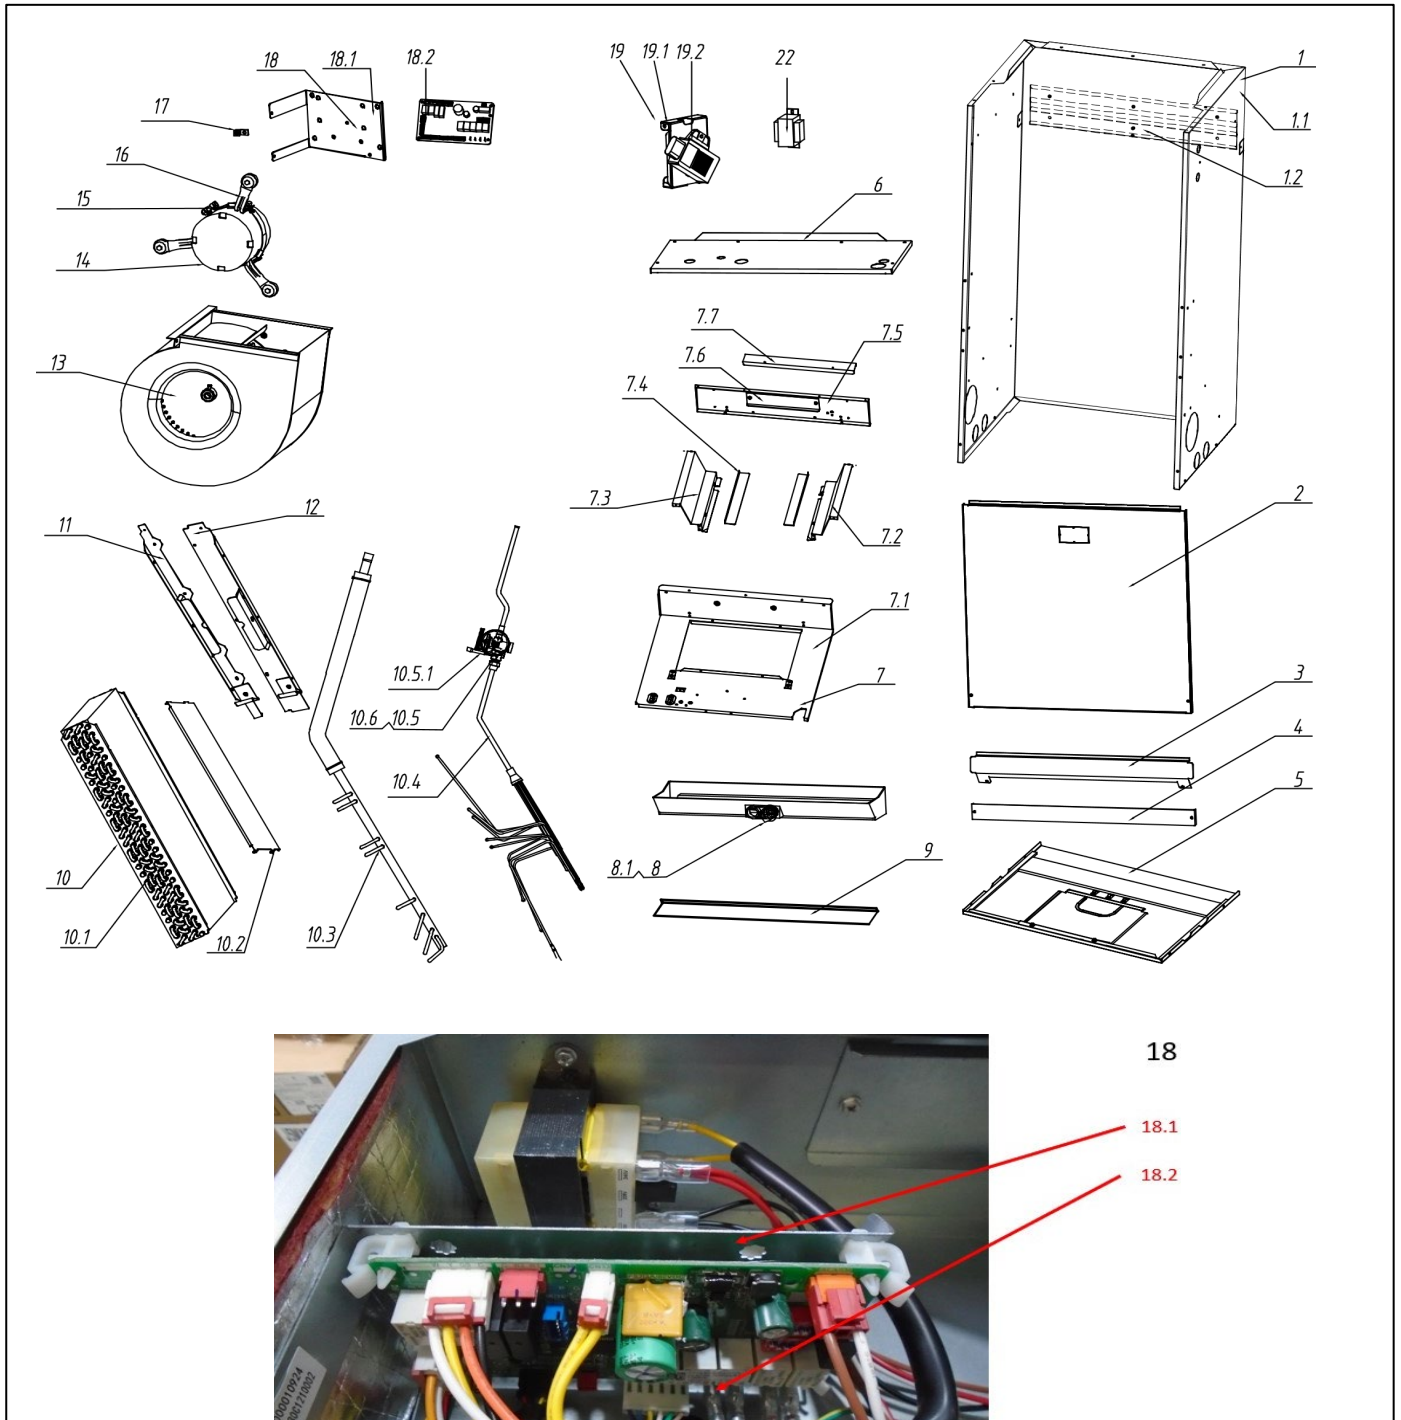

Exploded View

Model

CWM7-30E-15

ComfortStar®

EX_ID	Spare Parts Code	Part Name(EN)	Qty.	Price	Remarks
1	12223000002376	Chassis Assembly	1		
1.1	12223000002362	Base ass'y	1		
1.2	12223000006387	Support Bar	2		
2	12223000010532	Side Panel Assembly	1		
3	12223000010530	Evaporator Connecting Plate Assembly	1		
4	12223000002182	Support Bar Assembly	1		
5	12223000017736	Side panel assembly	1		
6	12223000017735	Side panel assembly	1		
7	12223000004067	Air Duct Assembly	1		
7.1	12223000002411	Fixing board	1		
7.2	12223000002239	Left board	1		
7.3	12223000002242	Right board	1		
7.4	12223000002006	Side board	2		
7.5	12223000002246	Duct under the baffle	1		
7.6	12223000002111	Blockoff Plate	1		
7.7	12223000002413	Support board	1		
8	12123000001081	Drain Pan Assembly	1		
8.1	15500402000023	Seal Plug	1		
9	12223000002113	Mounting Plate	1		
10	15823000007265	Evaporator assembly	1		
10.1	15823000004349	Evaporator	1		
10.2	12223000005758	Evaporator windshield plate ass'y	1		
10.3	15223000000128	Evaporator output pipe assembly	1		
10.4	15223000000129	Distributary ass'y	1		
10.5	15423000006000	Expansion valve ass'y	1		
10.5.1	15500213002650	Thermal expansion valve	1		
10.6	12100901000010	Seal Ring	1		
11	12223000010531	Evaporator Connecting Plate Assembly	1		

12	12223000010534	Evaporator Connecting Plate Assembly	1		
13	12200102000003	Centrifuge Fan	1		
14	11002015020035	Brushless DC Motor	1		
15	12223000001992	Motor Holder	1		
16	12223000001932	Motor Holder Assembly	3		
17	11201708000008	Terminal	1		
18	17223000010924	E-part box ass'y	1		
18.1	12223000005779	Electric installation board	1		
18.2	17123000012025	Indoor unit main control board	1		
19	17223000010923	Refrigerant Sensor	1		
19.1	12223000017718	Fixing board	1		
19.2	11201003000424	Gas sensor	1		
20	11203103002859	Linear Transformer	1		