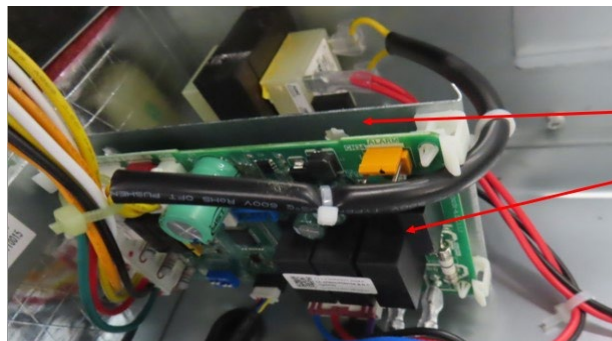

Exploded View

Model

CWM7-30P-15

ComfortStar®

EX_ID	Spare Parts Code	Part Name(EN)	Qty.	Price	Remarks
1	12223000002376	Chassis Assembly	1		
1.1	12223000002362	Base ass'y	1		
1.2	12223000006387	Support Bar	2		
2	12223000010532	Side Panel Assembly	1		
3	12223000010530	Evaporator Connecting Plate Assembly	1		
4	12223000002182	Support Bar Assembly	1		
5	12223000017736	Side panel assembly	1		
6	12223000017735	Side panel assembly	1		
7	12223000004067	Air Duct Assembly	1		
7.1	12223000002411	Fixing board	1		
7.2	12223000002239	Left board	1		
7.3	12223000002242	Right board	1		
7.4	12223000002006	Side board	2		
7.5	12223000002246	Duct under the baffle	1		
7.6	12223000002111	Blockoff Plate	1		
7.7	12223000002413	Support board	1		
8	12123000001081	Drain Pan Assembly	1		
8.1	15500402000023	Seal Plug	1		
9	12223000002113	Mounting Plate	1		
10	15823000007284	Evaporator assembly	1		
10.1	15823000A04001	Evaporator	1		
10.2	12223000005758	Evaporator windshield plate ass'y	1		
10.3	15223000000130	Evaporator output pipe assembly	1		
10.4	15223000A00002	Distributary ass'y	1		
10.5	15423000006001	Evaporator input pipe assembly	1		
10.6	12100901000010	Seal Ring	1		
10.7	15500220000008	Valve Plug	1		
11	12223000010531	Evaporator Connecting Plate Assembly	1		

12	12223000010534	Evaporator Connecting Plate Assembly	1		
13	12200102000003	Centrifuge Fan	1		
14	11002012044888	Single Phase Asynchronous Motor	1		
15	12223000001992	Motor Holder	1		
16	12223000001932	Motor Holder Assembly	3		
17	11201708000008	Terminal	1		
18	17223000010926	E-part box ass'y	1		
18.1	12223000005779	Electric installation board	1		
18.2	17123000012042	Indoor unit main control board	1		
19	17223000010923	Refrigerant Sensor	1		
19.1	12223000017718	Fixing board	1		
19.2	11201003000424	Gas sensor	1		
20	17400103000151	Compressor Capacitor	1		
21	12223000002177	Clamp	1		
22	11203103002859	Linear Transformer	1		