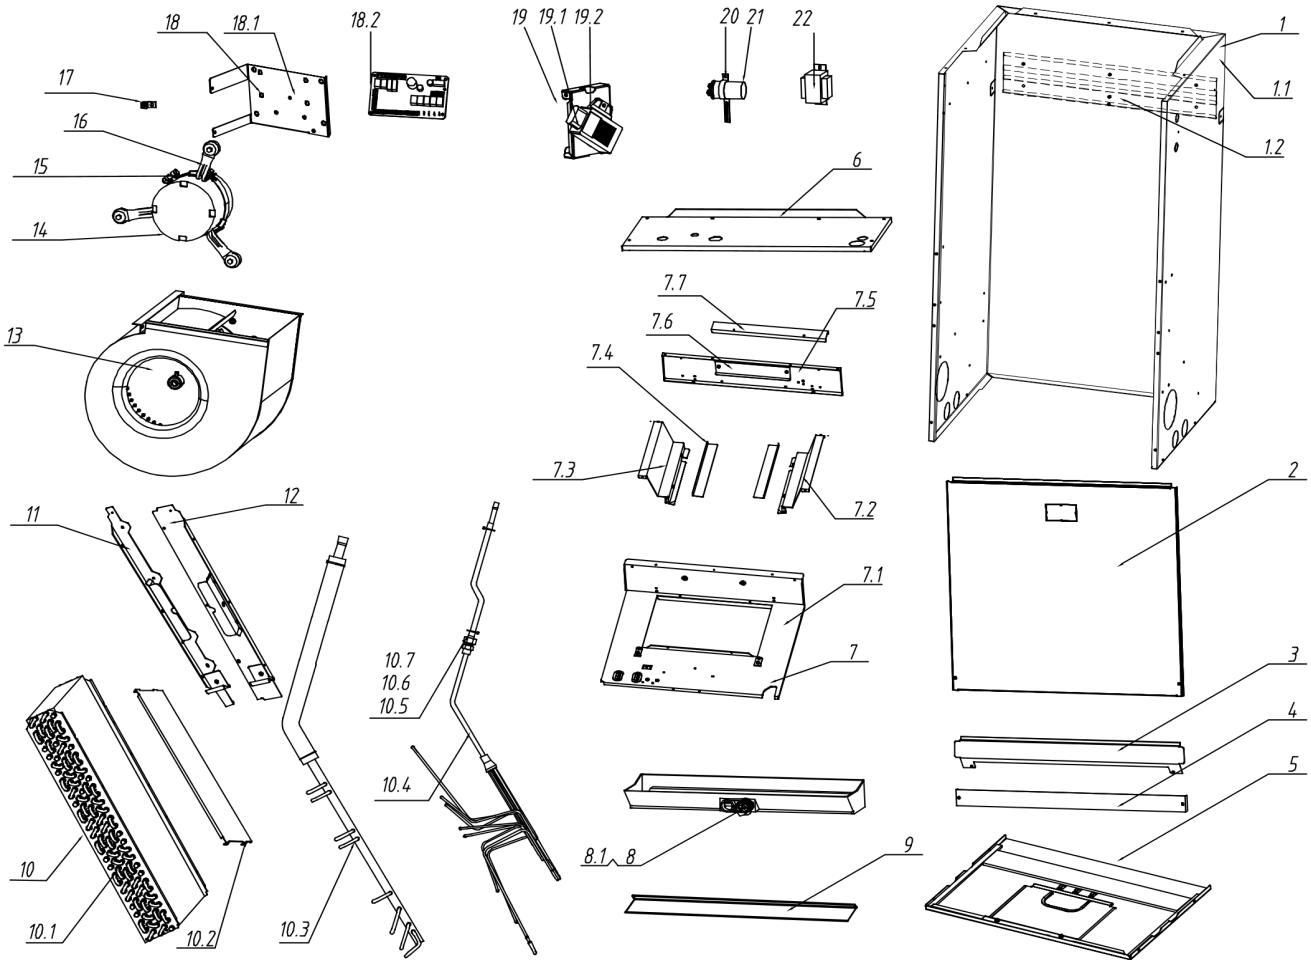

Exploded View

Model

CWM7-30P-15

ComfortStar®

EX_ID	Spare Parts Code	Part Name(EN)	Qty.	Price	Remarks
1	12223000002376	Chassis Assembly	1		
1.1	12223000002362	Base ass'y	1		
1.2	12223000006387	Support Bar	2		
2	12223000010532	Side Panel Assembly	1		
3	12223000010530	Evaporator Connecting Plate Assembly	1		
4	12223000002182	Support Bar Assembly	1		
5	12223000017736	Side panel assembly	1		
6	12223000017735	Side panel assembly	1		
7	12223000004067	Air Duct Assembly	1		
7.1	12223000002411	Fixing board	1		
7.2	12223000002239	Left board	1		
7.3	12223000002242	Right board	1		
7.4	12223000002006	Side board	2		
7.5	12223000002246	Duct under the baffle	1		
7.6	12223000002111	Blockoff Plate	1		
7.7	12223000002413	Support board	1		
8	12123000001081	Drain Pan Assembly	1		
8.1	15500402000023	Seal Plug	1		
9	12223000002113	Mounting Plate	1		
10	15823000007284	Evaporator assembly	1		
10.1	15823000A04001	Evaporator	1		
10.2	12223000005758	Evaporator windshield plate ass'y	1		
10.3	15223000000130	Evaporator output pipe assembly	1		
10.4	15223000A00002	Distributary ass'y	1		
10.5	15423000006001	Evaporator input pipe assembly	1		
10.6	12100901000010	Seal Ring	1		
10.7	15500220000008	Valve Plug	1		
11	12223000010531	Evaporator Connecting Plate Assembly	1		

12	12223000010534	Evaporator Connecting Plate Assembly	1		
13	12200102000003	Centrifuge Fan	1		
14	11002012044888	Single Phase Asynchronous Motor	1		
15	12223000001992	Motor Holder	1		
16	12223000001932	Motor Holder Assembly	3		
17	11201708000008	Terminal	1		
18	17223000010926	E-part box ass'y	1		
18.1	12223000005779	Electric installation board	1		
18.2	17123000012042	Indoor unit main control board	1		
19	17223000010923	Refrigerant Sensor	1		
19.1	12223000017718	Fixing board	1		
19.2	11201003000424	Gas sensor	1		
20	17400103000151	Compressor Capacitor	1		
21	12223000002177	Clamp	1		
22	11203103002859	Linear Transformer	1		