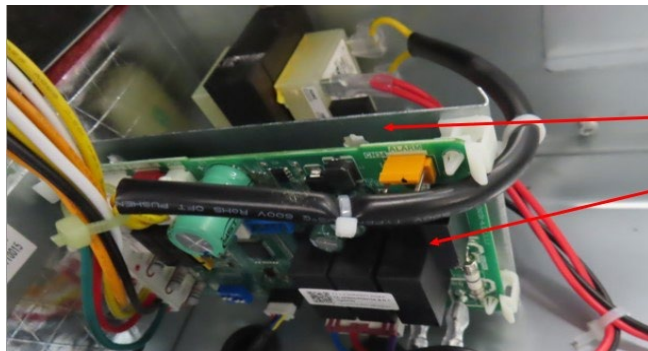

# Exploded View

Model

CWM7-36P-15

ComfortStar®

18

18.1

18.2

EX_ID	Spare Parts Code	Part Name(EN)	Qty.	Price	Remarks
1	12223000002376	Chassis Assembly	1		
1.1	12223000002362	Base ass'y	1		
1.2	12223000006387	Support Bar	2		
2	12223000010532	Side Panel Assembly	1		
3	12223000010530	Evaporator Connecting Plate Assembly	1		
4	12223000002182	Support Bar Assembly	1		
5	12223000017736	Side panel assembly	1		
6	12223000017735	Side panel assembly	1		
7	12223000004067	Air Duct Assembly	1		
7.1	12223000002411	Fixing board	1		
7.2	12223000002239	Left board	1		
7.3	12223000002242	Right board	1		
7.4	12223000002006	Side board	2		
7.5	12223000002246	Duct under the baffle	1		
7.6	12223000002111	Blockoff Plate	1		
7.7	12223000002413	Support board	1		
8	12123000001081	Drain Pan Assembly	1		
8.1	15500402000023	Seal Plug	1		
9	12223000002113	Mounting Plate	1		
10	15823000007263	Evaporator assembly	1		
10.1	15823000A04001	Evaporator	1		
10.2	12223000005758	Evaporator windshield plate ass'y	1		
10.3	15223000000130	Evaporator output pipe assembly	1		
10.4	15223000A00002	Distributary ass'y	1		
10.5	15423000006002	Evaporator input pipe assembly	1		
10.6	12100901000010	Seal Ring	1		
10.7	15500220000007	Valve Plug	1		
11	12223000010531	Evaporator Connecting Plate Assembly	1		

12	12223000010534	Evaporator Connecting Plate Assembly	1		
13	12200102000003	Centrifuge Fan	1		
14	11002012044882	Single Phase Asynchronous Motor	1		
15	12223000001992	Motor Holder	1		
16	12223000001932	Motor Holder Assembly	3		
17	11201708000008	Terminal	1		
18	17223000010926	E-part box ass'y	1		
18.1	12223000005779	Electric installation board	1		
18.2	17123000012042	Indoor unit main control board	1		
19	17223000010923	Refrigerant Sensor	1		
19.1	12223000017718	Fixing board	1		
19.2	11201003000424	Gas sensor	1		
20	17400103000154	Compressor Capacitor	1		
21	12223000002177	Clamp	1		
22	11203103002859	Linear Transformer	1		