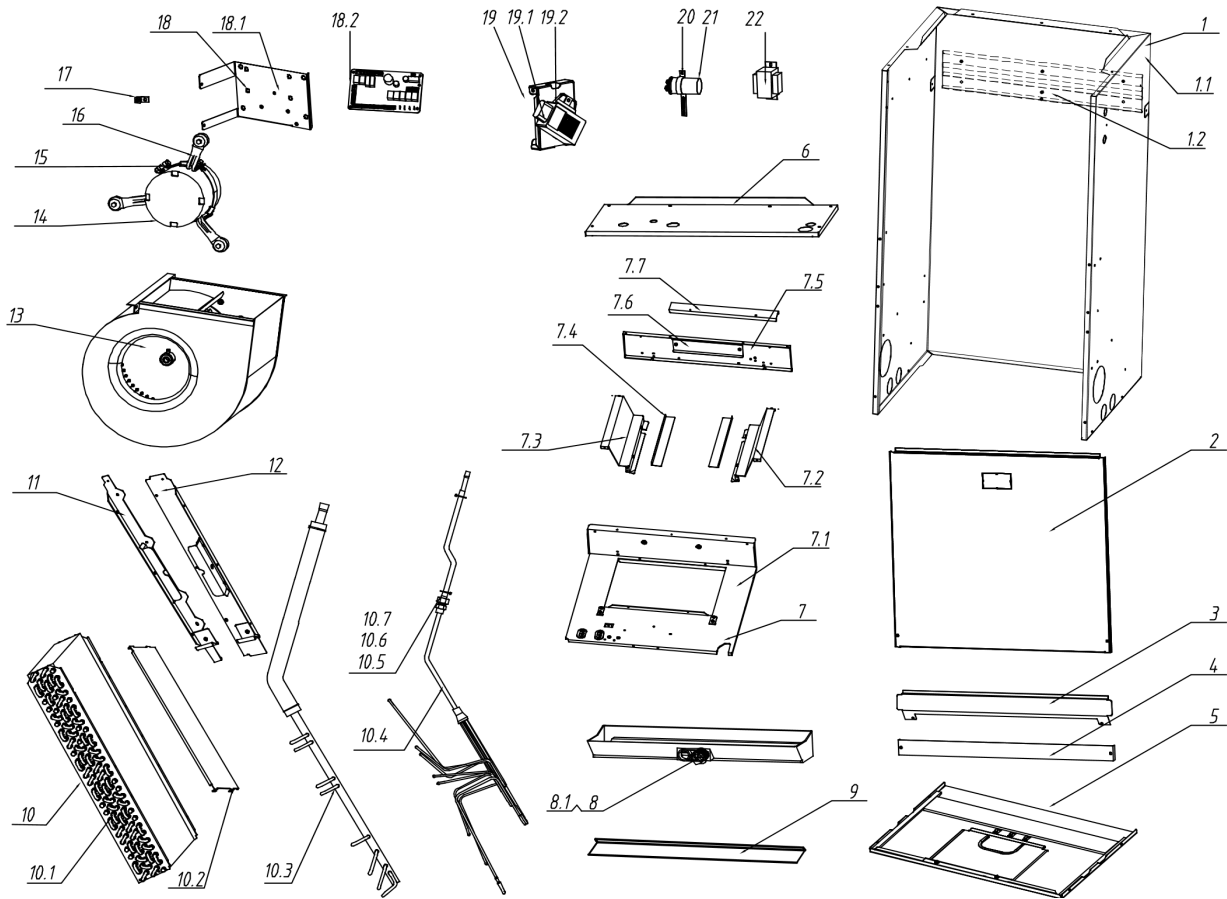

# Exploded View

Model

CWM7-36P-15

ComfortStar®

18

18.1

18.2

EX_ID	Spare Parts Code	Part Name(EN)	Qty.	Price	Remarks
1	12223000002376	Chassis Assembly	1		
1.1	12223000002362	Base ass'y	1		
1.2	12223000006387	Support Bar	2		
2	12223000010532	Side Panel Assembly	1		
3	12223000010530	Evaporator Connecting Plate Assembly	1		
4	12223000002182	Support Bar Assembly	1		
5	12223000017736	Side panel assembly	1		
6	12223000017735	Side panel assembly	1		
7	12223000004067	Air Duct Assembly	1		
7.1	12223000002411	Fixing board	1		
7.2	12223000002239	Left board	1		
7.3	12223000002242	Right board	1		
7.4	12223000002006	Side board	2		
7.5	12223000002246	Duct under the baffle	1		
7.6	12223000002111	Blockoff Plate	1		
7.7	12223000002413	Support board	1		
8	12123000001081	Drain Pan Assembly	1		
8.1	15500402000023	Seal Plug	1		
9	12223000002113	Mounting Plate	1		
10	15823000007263	Evaporator assembly	1		
10.1	15823000A04001	Evaporator	1		
10.2	12223000005758	Evaporator windshield plate ass'y	1		
10.3	15223000000130	Evaporator output pipe assembly	1		
10.4	15223000A00002	Distributary ass'y	1		
10.5	15423000006002	Evaporator input pipe assembly	1		
10.6	12100901000010	Seal Ring	1		
10.7	15500220000007	Valve Plug	1		
11	12223000010531	Evaporator Connecting Plate Assembly	1		

12	12223000010534	Evaporator Connecting Plate Assembly	1		
13	12200102000003	Centrifuge Fan	1		
14	11002012044882	Single Phase Asynchronous Motor	1		
15	12223000001992	Motor Holder	1		
16	12223000001932	Motor Holder Assembly	3		
17	11201708000008	Terminal	1		
18	17223000010926	E-part box ass'y	1		
18.1	12223000005779	Electric installation board	1		
18.2	17123000012042	Indoor unit main control board	1		
19	17223000010923	Refrigerant Sensor	1		
19.1	12223000017718	Fixing board	1		
19.2	11201003000424	Gas sensor	1		
20	17400103000154	Compressor Capacitor	1		
21	12223000002177	Clamp	1		
22	11203103002859	Linear Transformer	1		