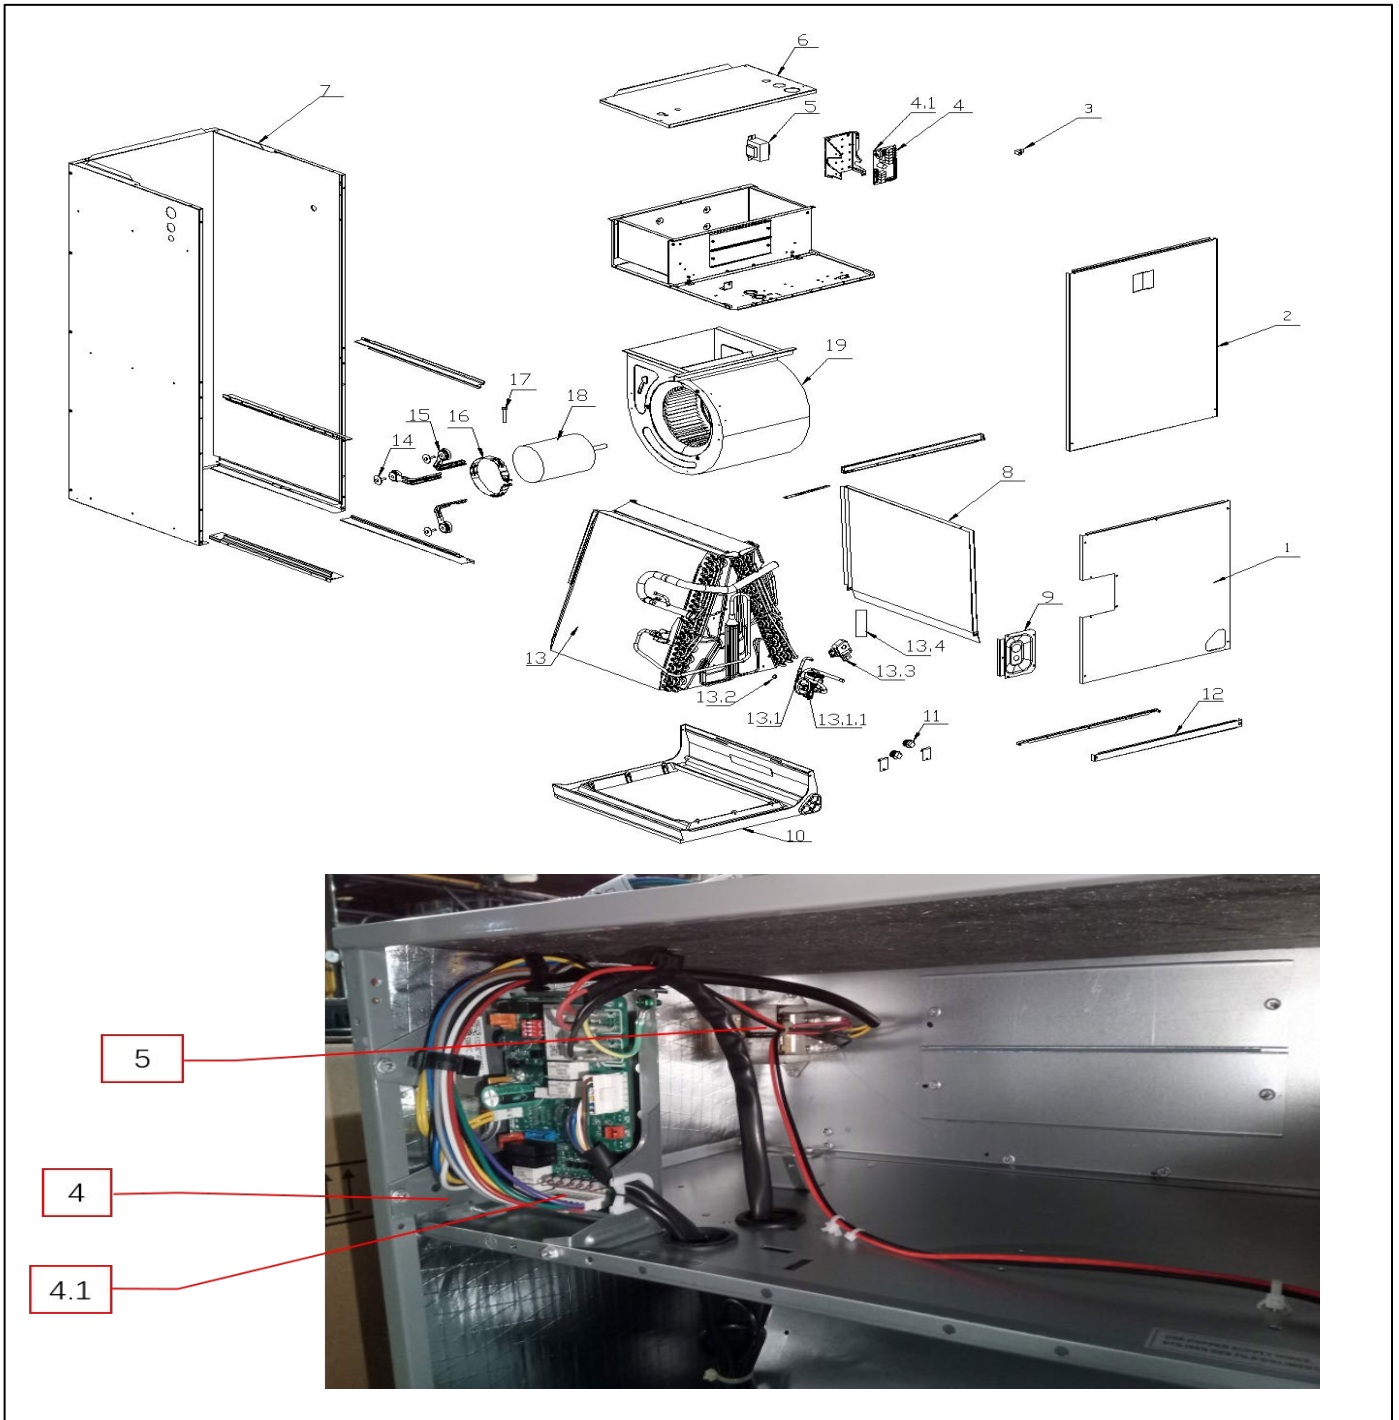

# Exploded View

Model LCM7-36-15

ComfortStar®

<b>EX_ID</b>	<b>Spare Parts Code</b>	<b>Part Name(EN)</b>	<b>Qty.</b>	<b>Price</b>	<b>Remarks</b>
1	12223000A04592	Side panel assembly	1		
3	11201708000008	Terminal	1		
4	17223000011007	E-part box assembly	1		
4.1	17123000012124	Indoor unit main control board	1		
5	11203103002859	Linear Transformer	1		
6	12223000A07890	Side panel assembly	1		
9	12223000A07891	Cover plate ass'y	1		
10	12123000003581	Drain pan ass'y	1		
11	15500402000023	Seal Plug	2		
13	15823000007348	Evaporator assembly	1		
13.2	12100901000010	Seal Ring	1		
13.3	11201003000424	Gas sensor	1		
14	11300903000781	Hexagon Head Bolt and Plain Washer	3		
15	12223000017580	Motor holder assembly	3		
16	12223000001992	Motor Holder	1		
17	11301705000106	Hexagon Head Bolt	1		
18	11002015020317	Brushless DC Motor	1		
19	12200101000353	Fan Assembly	1		