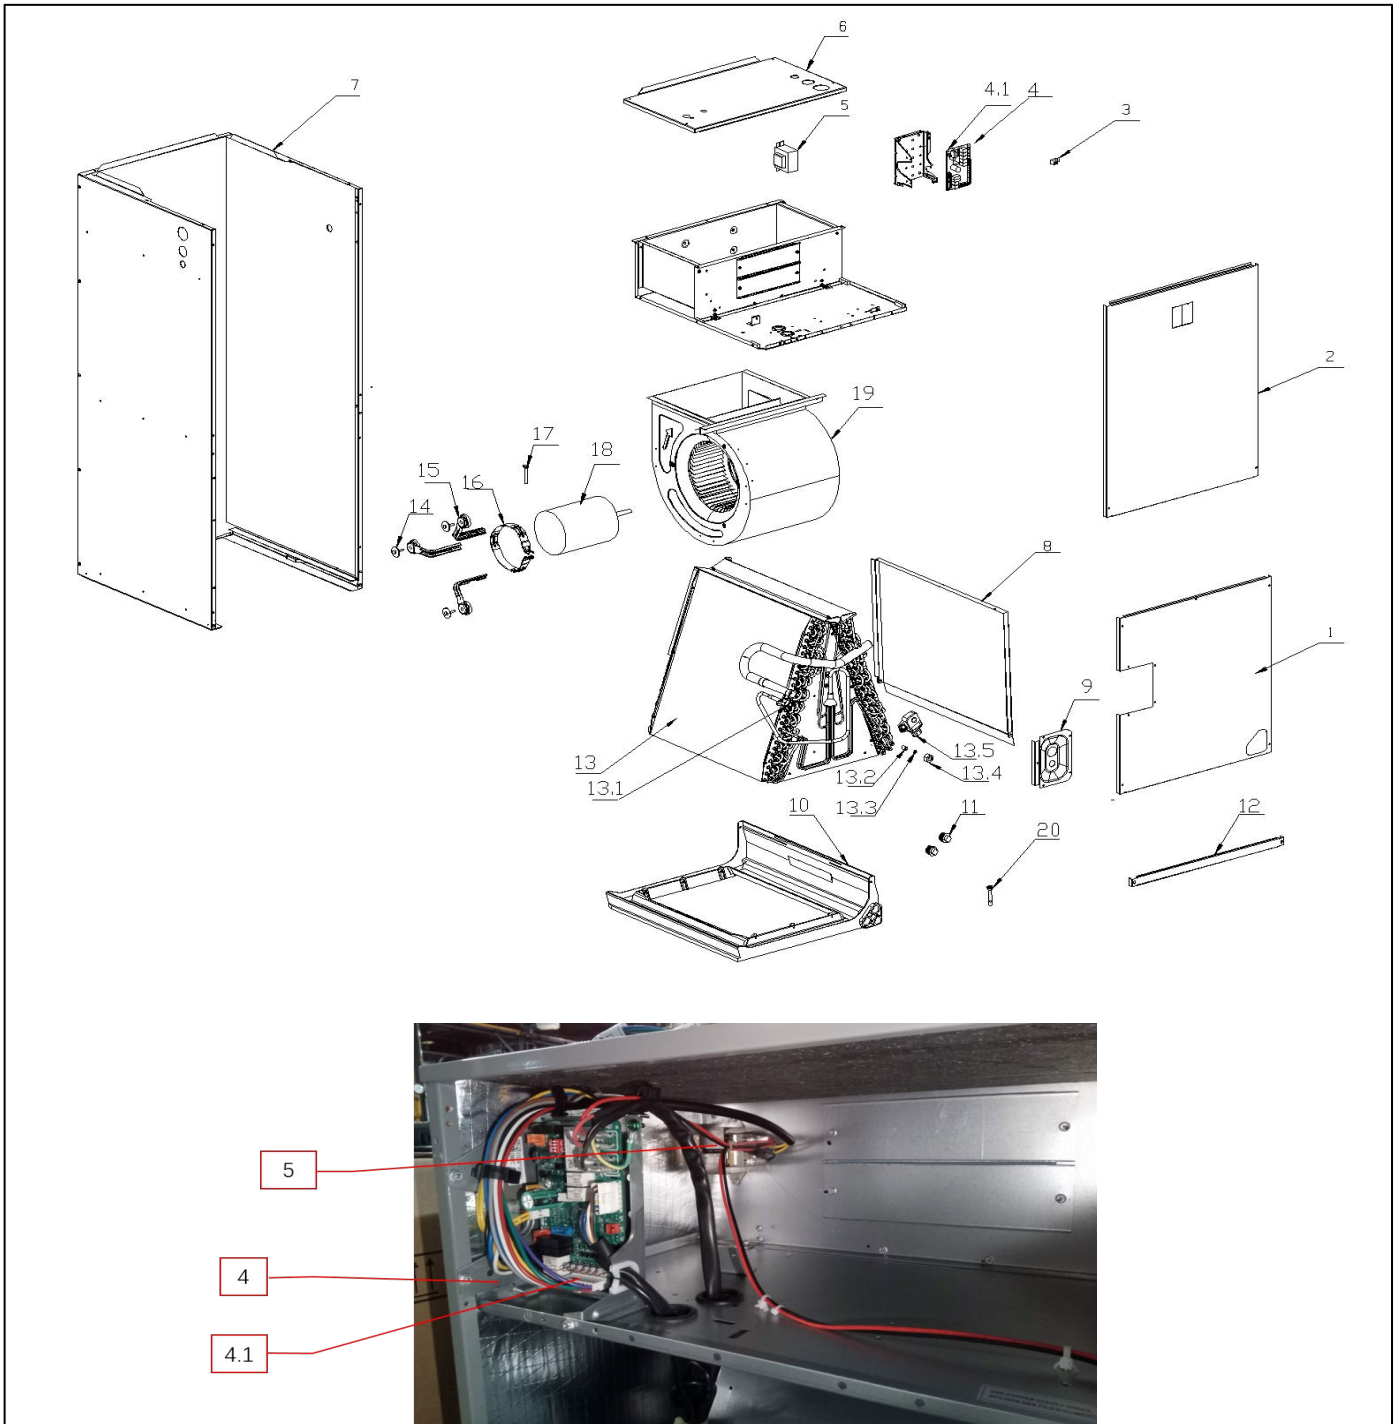

Exploded View

Model LCM7-60-15

ComfortStar®

EX_ID	Spare Parts Code	Part Name(EN)	Qty.	Price	Remarks
1	12223000010749	Side Panel Assembly	1		
2	12223000002187	Side Panel Assembly	1		
3	11201708000008	Terminal	1		
4	17223000011007	E-part box assembly	1		
4.1	17123000012124	Indoor unit main control board	1		
5	11203103002859	Linear Transformer	1		
6	12223000017862	Side panel assembly	1		
7	12223000002361	Chassis Assembly	1		
8	12223000001210	Drain Pan	1		
9	12223000017860	Cover plate ass'y	1		
10	12123000003422	Drain pan ass'y	1		
11	15500402000023	Seal Plug	2		
12	12223000002000	Cover Board	1		
13	15823000007347	Evaporator assembly	1		
13.1	15500210000968	Two-Way Pipeline Throttle Valve	1		
13.2	15500220000038	Valve Plug	1		
13.3	12100901000010	Seal Ring	1		
13.4	15500402000308	Nut	1		
13.5	11201003000424	Gas sensor	1		
14	11300903000781	Hexagon Head Bolt and Plain Washer	3		
15	12223000017580	Motor holder assembly	3		
16	12223000001992	Motor Holder	1		
17	11301705000106	Hexagon Head Bolt	1		
18	11002015020314	Brushless DC Motor	1		
19	12200101000353	Fan Assembly	1		