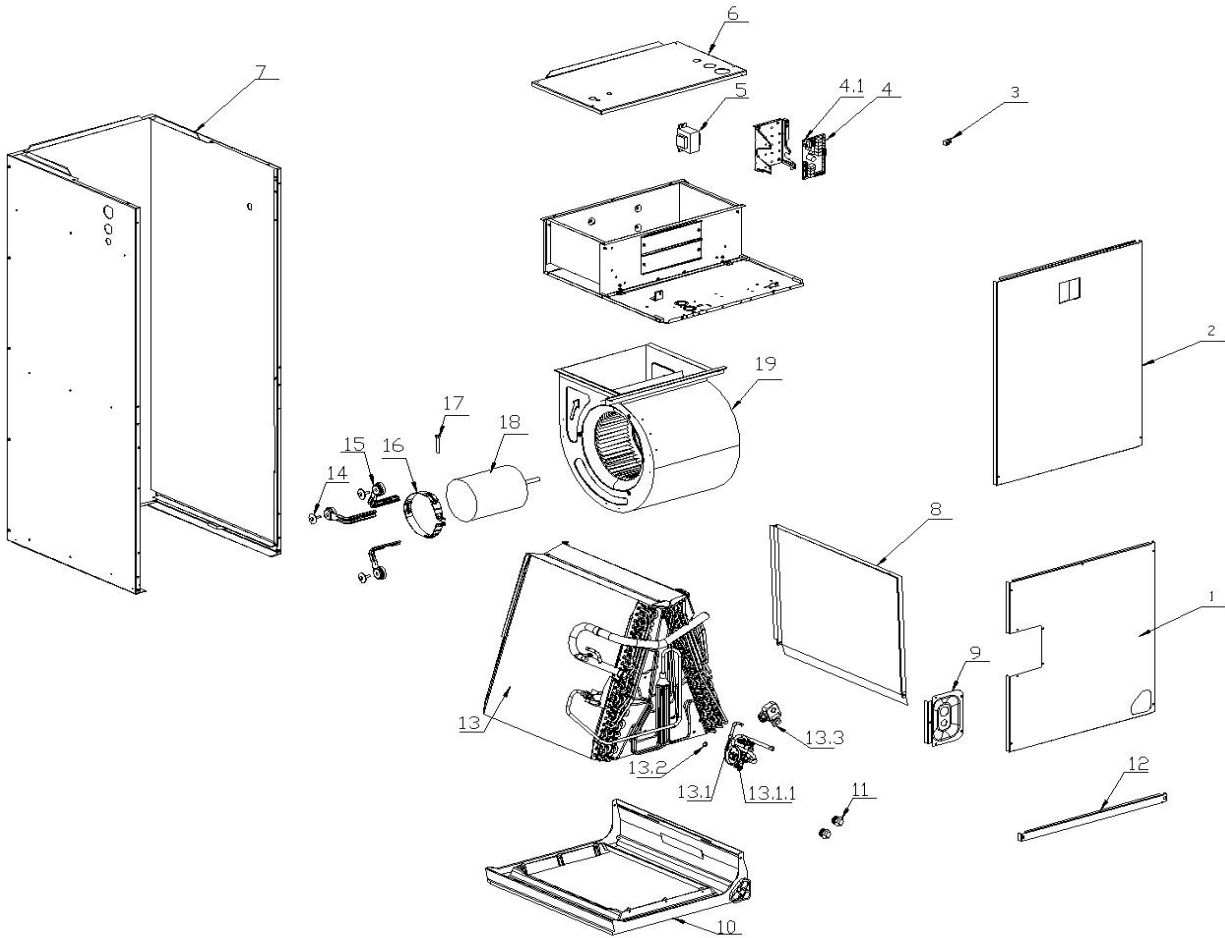

# Exploded View

Model LCM7-61-15

ComfortStar®

EX_ID	Spare Parts Code	Part Name(EN)	Qty.	Price	Remarks
1	12223000010749	Side Panel Assembly	1		
2	12223000002187	Side Panel Assembly	1		
3	11201708000008	Terminal	1		
4	17223000011006	E-part box assembly	1		
4.1	17123000012044	Indoor unit main control board	1		
5	11203103002859	Linear Transformer	1		
6	12223000017862	Side panel assembly	1		
7	12223000002361	Chassis Assembly	1		
8	12223000001210	Drain Pan	1		
9	12223000017861	Cover plate assembly	1		
10	12123000003422	Drain pan ass'y	1		
11	15500402000023	Seal Plug	2		
12	12223000002000	Cover Board	1		
13	15823000007345	Evaporator assembly	1		
13.1	15423000006018	Evaporator input pipe assembly	1		
13.1.1	15500213002649	Thermal expansion valve	1		
13.2	12100901000010	Seal Ring	1		
13.3	11201003000424	Gas sensor	1		
14	11300903000781	Hexagon Head Bolt and Plain Washer	3		
15	12223000017580	Motor holder assembly	3		
16	12223000001992	Motor Holder	1		
17	11301705000106	Hexagon Head Bolt	1		
18	11002015020314	Brushless DC Motor	1		
19	12200101000353	Fan Assembly	1		