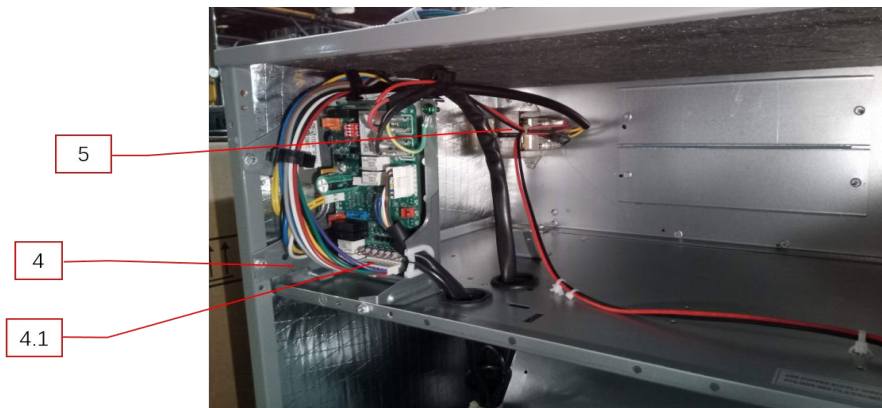

# Exploded View

Model LCM7-61-15

ComfortStar®

EX_ID	Spare Parts Code	Part Name(EN)	Qty.	Price	Remarks
1	12223000010749	Side Panel Assembly	1		
2	12223000002187	Side Panel Assembly	1		
3	11201708000008	Terminal	1		
4	17223000011006	E-part box assembly	1		
4.1	17123000012044	Indoor unit main control board	1		
5	11203103002859	Linear Transformer	1		
6	12223000017862	Side panel assembly	1		
7	12223000002361	Chassis Assembly	1		
8	12223000001210	Drain Pan	1		
9	12223000017861	Cover plate assembly	1		
10	12123000003422	Drain pan ass'y	1		
11	15500402000023	Seal Plug	2		
12	12223000002000	Cover Board	1		
13	15823000007345	Evaporator assembly	1		
13.1	15423000006018	Evaporator input pipe assembly	1		
13.1.1	15500213002649	Thermal expansion valve	1		
13.2	12100901000010	Seal Ring	1		
13.3	11201003000424	Gas sensor	1		
14	11300903000781	Hexagon Head Bolt and Plain Washer	3		
15	12223000017580	Motor holder assembly	3		
16	12223000001992	Motor Holder	1		
17	11301705000106	Hexagon Head Bolt	1		
18	11002015020314	Brushless DC Motor	1		
19	12200101000353	Fan Assembly	1		