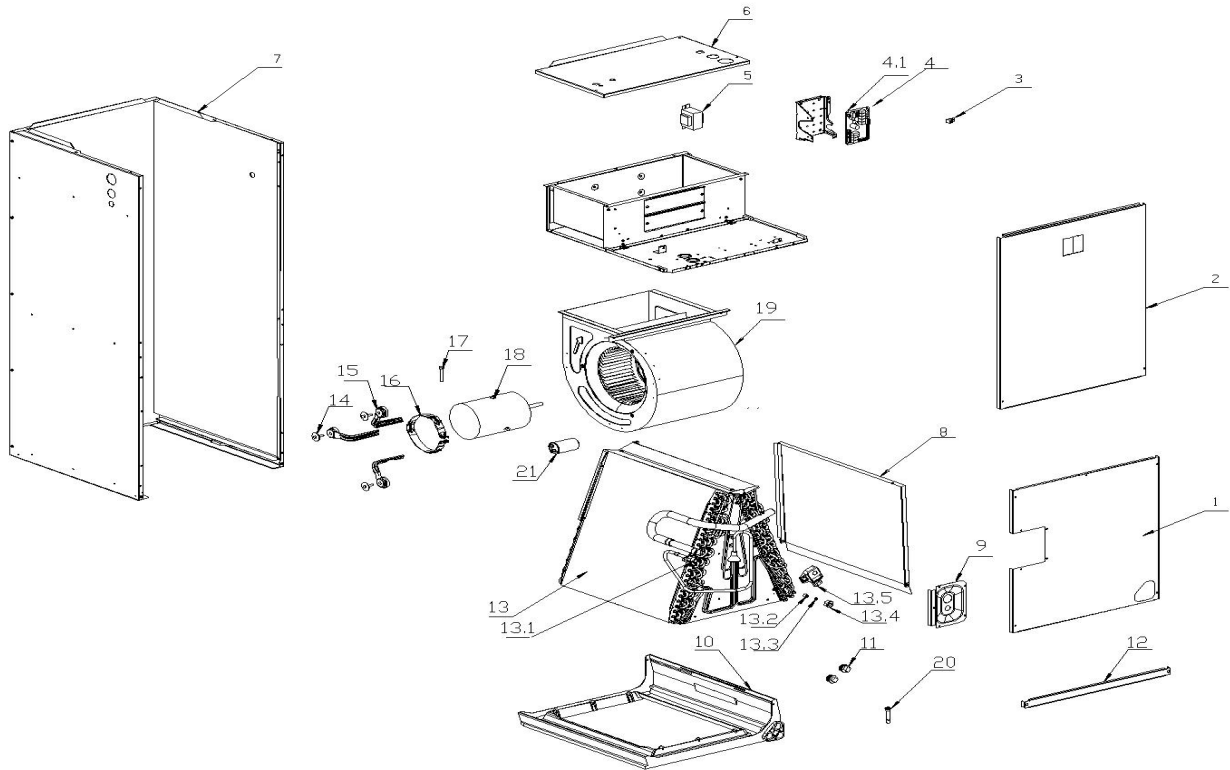

Exploded View

Model LUC7-24-15 (25Q)

Service code: 25Q

ComfortStar®

EX_ID	Spare Parts Code	Part Name(EN)	Qty.	Price	Remarks
1	12223000010765	Side Panel Assembly	1.0		
2	12223000002200	Side Panel Assembly	1.0		
3	11201708000008	Terminal	1.0		
4	17223000011008	E-part box assembly	1.0		
4.1	17123000012125	Indoor unit main control board	1.0		
5	11203103002859	Linear Transformer	1.0		
6	12223000A07213	Side panel assembly	1.0		
7	12223000002355	Chassis Assembly	1.0		
8	12223000001204	Drain Pan	1.0		
9	12223000017860	Cover plate ass'y	1.0		
10	12123000003581	Drain pan ass'y	1.0		
11	15500402000023	Seal Plug	2.0		
12	12223000002005	Cover Board	1.0		
13	15823000007335	Evaporator assembly	1.0		
13.1	15500210000968	Two-Way Pipeline Throttle Valve	1.0		
13.2	15500220000030	Valve Plug	1.0		
13.3	12100901000010	Seal Ring	1.0		
13.4	15500402000107	Nut	1.0		
13.5	11201003000424	Gas sensor	1.0		
13.6	15423000004540	Evaporator Inlet Pipe Assembly	1.0		
14	11301002000673	Hexagon Head Bolt and Plain Washer	3.0		
15	12223000001932	Motor Holder Assembly	3.0		
16	12223000001992	Motor Holder	1.0		
17	11301705000106	Hexagon Head Bolt	1.0		
18	11002012044881	Single Phase Asynchronous Motor	1.0		
19	12200101000029	Wind Turbine Parts	1.0		
20	15500302000006	Flange joint	1.0		
21	17400103000154	Compressor Capacitor	1.0		