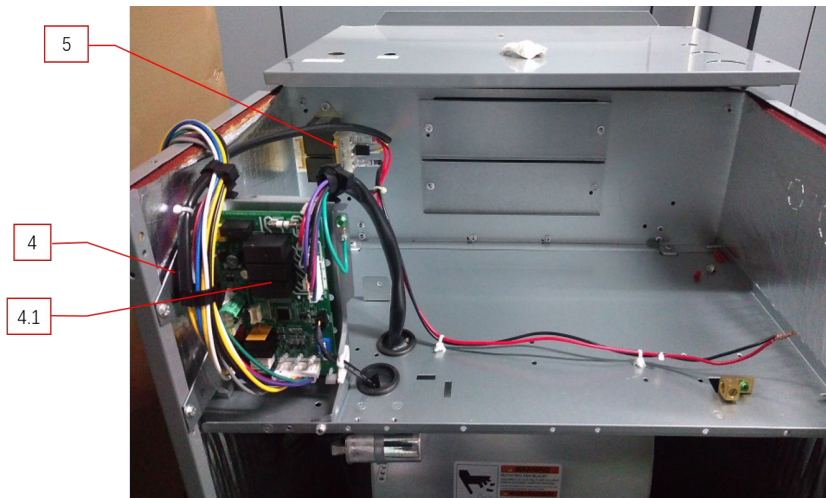

Exploded View

Model LUC7-24-15 (25Q)

Service code: 25Q

ComfortStar®

EX_ID	Spare Parts Code	Part Name(EN)	Qty.	Price	Remarks
1	12223000010765	Side Panel Assembly	1.0		
2	12223000002200	Side Panel Assembly	1.0		
3	11201708000008	Terminal	1.0		
4	17223000011008	E-part box assembly	1.0		
4.1	17123000012125	Indoor unit main control board	1.0		
5	11203103002859	Linear Transformer	1.0		
6	12223000A07213	Side panel assembly	1.0		
7	12223000002355	Chassis Assembly	1.0		
8	12223000001204	Drain Pan	1.0		
9	12223000017860	Cover plate ass'y	1.0		
10	12123000003581	Drain pan ass'y	1.0		
11	15500402000023	Seal Plug	2.0		
12	12223000002005	Cover Board	1.0		
13	15823000007335	Evaporator assembly	1.0		
13.1	15500210000968	Two-Way Pipeline Throttle Valve	1.0		
13.2	15500220000030	Valve Plug	1.0		
13.3	12100901000010	Seal Ring	1.0		
13.4	15500402000107	Nut	1.0		
13.5	11201003000424	Gas sensor	1.0		
13.6	15423000004540	Evaporator Inlet Pipe Assembly	1.0		
14	11301002000673	Hexagon Head Bolt and Plain Washer	3.0		
15	12223000001932	Motor Holder Assembly	3.0		
16	12223000001992	Motor Holder	1.0		
17	11301705000106	Hexagon Head Bolt	1.0		
18	11002012044881	Single Phase Asynchronous Motor	1.0		
19	12200101000029	Wind Turbine Parts	1.0		
20	15500302000006	Flange joint	1.0		
21	17400103000154	Compressor Capacitor	1.0		