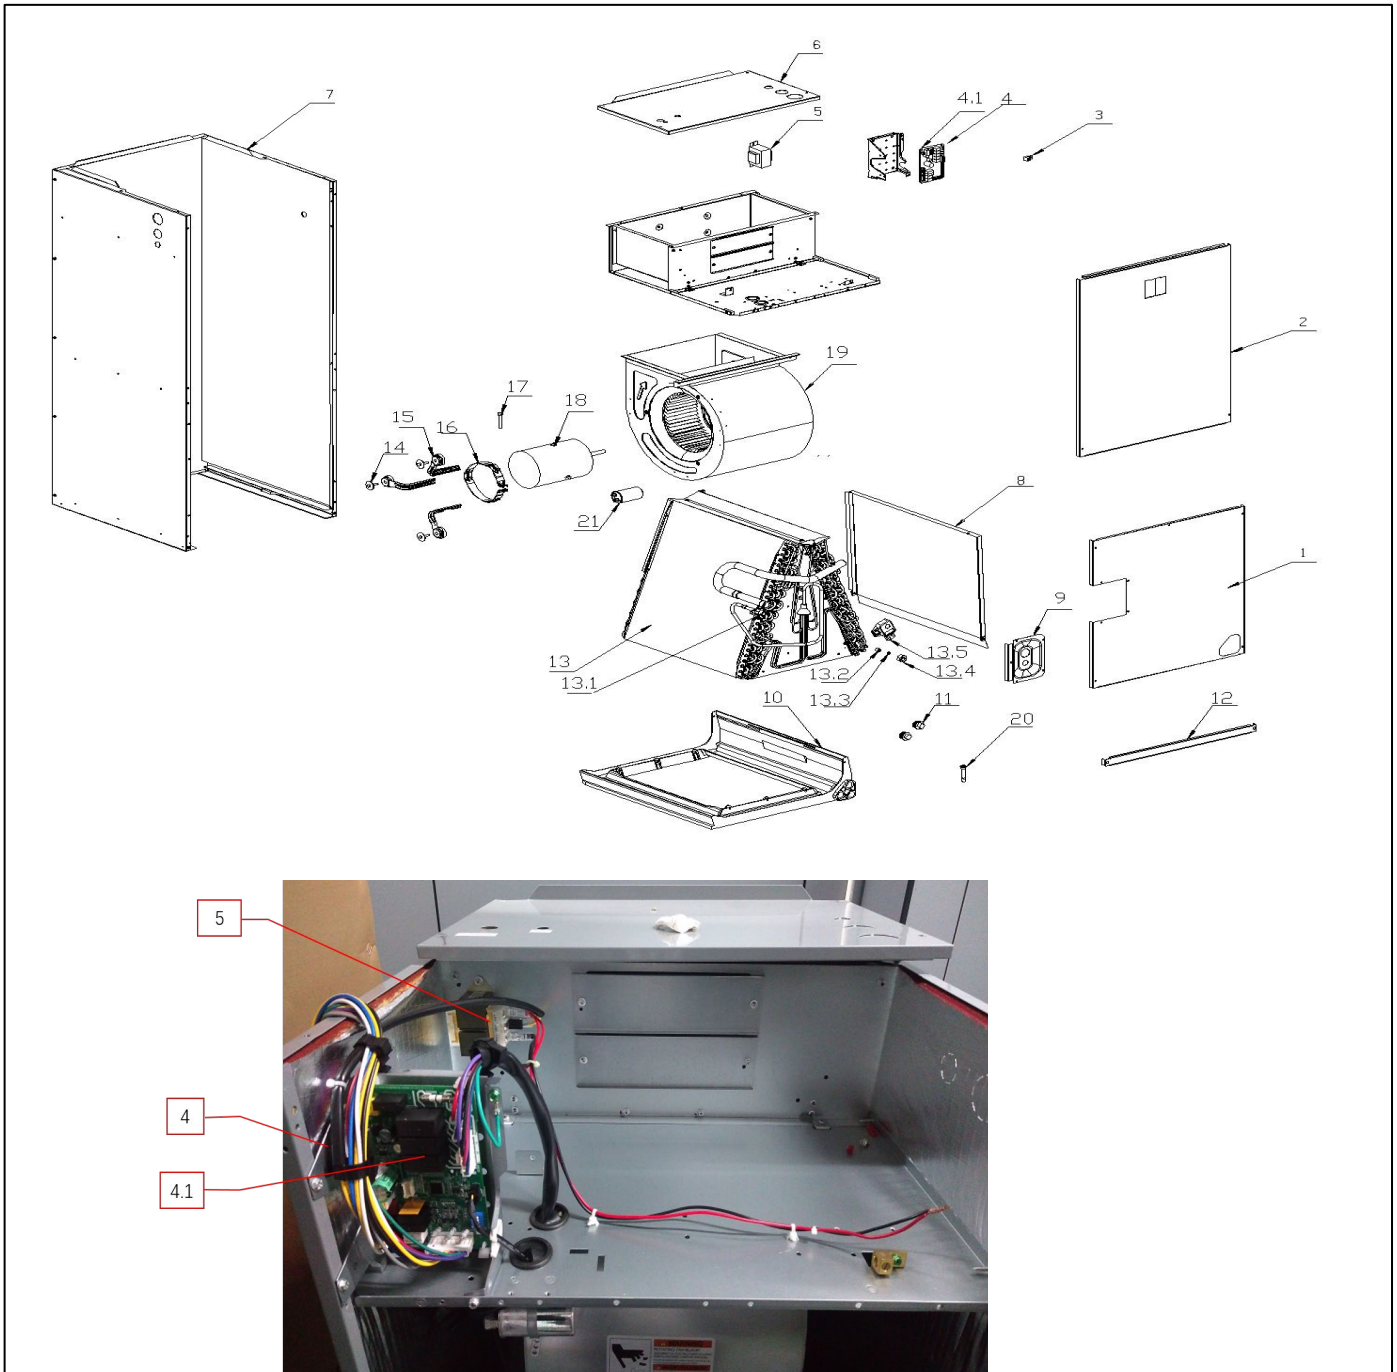

Exploded View

Model LUC7-48-15 (25S)

Service code: 25S

ComfortStar®

EX_ID	Spare Parts Code	Part Name(EN)	Qty.	Price	Remarks
1	12223000010749	Side Panel Assembly	1.0		
2	12223000002187	Side Panel Assembly	1.0		
3	11201708000008	Terminal	1.0		
4	17223000011008	E-part box assembly	1.0		
4.1	17123000012125	Indoor unit main control board	1.0		
5	11203103002859	Linear Transformer	1.0		
6	12223000017862	Side panel assembly	1.0		
7	12223000002361	Chassis Assembly	1.0		
8	12223000001210	Drain Pan	1.0		
9	12223000017860	Cover plate ass'y	1.0		
10	12123000003422	Drain pan ass'y	1.0		
11	15500402000023	Seal Plug	2.0		
12	12223000002000	Cover Board	1.0		
13	15823000007343	Evaporator assembly	1.0		
13.1	15500210000968	Two-Way Pipeline Throttle Valve	1.0		
13.2	15500220000049	Valve Plug	1.0		
13.3	12100901000010	Seal Ring	1.0		
13.4	15500402000245	Nut	1.0		
13.5	11201003000424	Gas sensor	1.0		
13.6	15423000004538	Evaporator Inlet Pipe Assembly	1.0		
14	11301002000673	Hexagon Head Bolt and Plain Washer	3.0		
15	12223000001932	Motor Holder Assembly	3.0		
16	12223000001992	Motor Holder	1.0		
17	11301705000106	Hexagon Head Bolt	1.0		
18	11002012044887	Single Phase Asynchronous Motor	1.0		
19	12200101000029	Wind Turbine Parts	1.0		
20	15500302000006	Flange joint	1.0		
21	17400103000149	Compressor Capacitor	1.0		