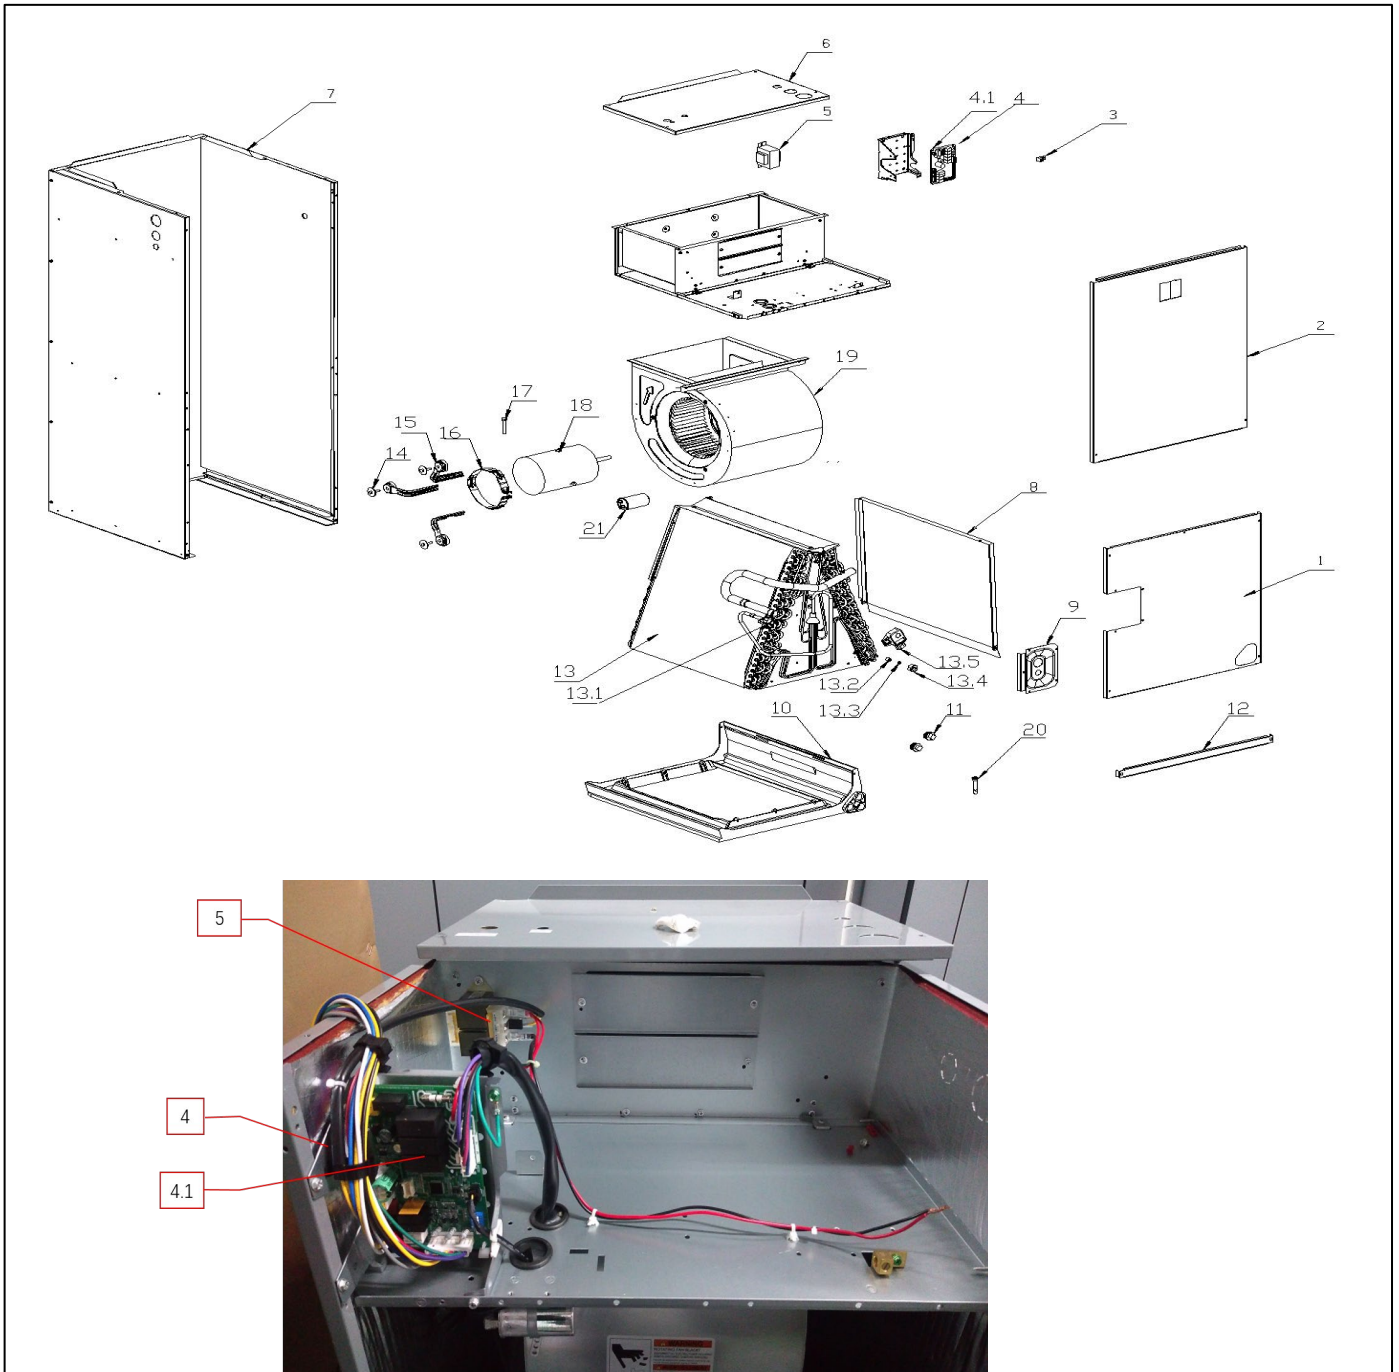

Exploded View

Model LUC7-60-15 (25T)

Service code: 25T

ComfortStar®

EX_ID	Spare Parts Code	Part Name(EN)	Qty.	Price	Remarks
1	12223000010749	Side Panel Assembly	1		
2	12223000002187	Side Panel Assembly	1		
3	11201708000008	Terminal	1		
4	17223000011008	E-part box assembly	1		
4.1	17123000012125	Indoor unit main control board	1		
5	11203103002859	Linear Transformer	1		
6	12223000017862	Side panel assembly	1		
7	12223000002361	Chassis Assembly	1		
8	12223000001210	Drain Pan	1		
9	12223000017860	Cover plate ass'y	1		
10	12123000003422	Drain pan ass'y	1		
11	15500402000023	Seal Plug	2		
12	12223000002000	Cover Board	1		
13	15823000A05136	Evaporator Assembly	1		
13.1	15500210000968	Two-Way Pipeline Throttle Valve	1		
13.2	15500220000038	Valve Plug	1		
13.3	12100901000010	Seal Ring	1		
13.4	15500402000308	Nut	1		
13.5	11201003000424	Gas sensor	1		
13.6	15423000A01115	Evaporator input pipe assembly	1		
14	11301002000673	Hexagon Head Bolt and Plain Washer	3		
15	12223000001932	Motor Holder Assembly	3		
16	12223000001992	Motor Holder	1		
17	11301705000106	Hexagon Head Bolt	1		
18	11002012044884	Single Phase Asynchronous Motor	1		
19	12200101000029	Wind Turbine Parts	1		
20	15500302000006	Flange joint	1		
21	17400103000149	Compressor Capacitor	1		