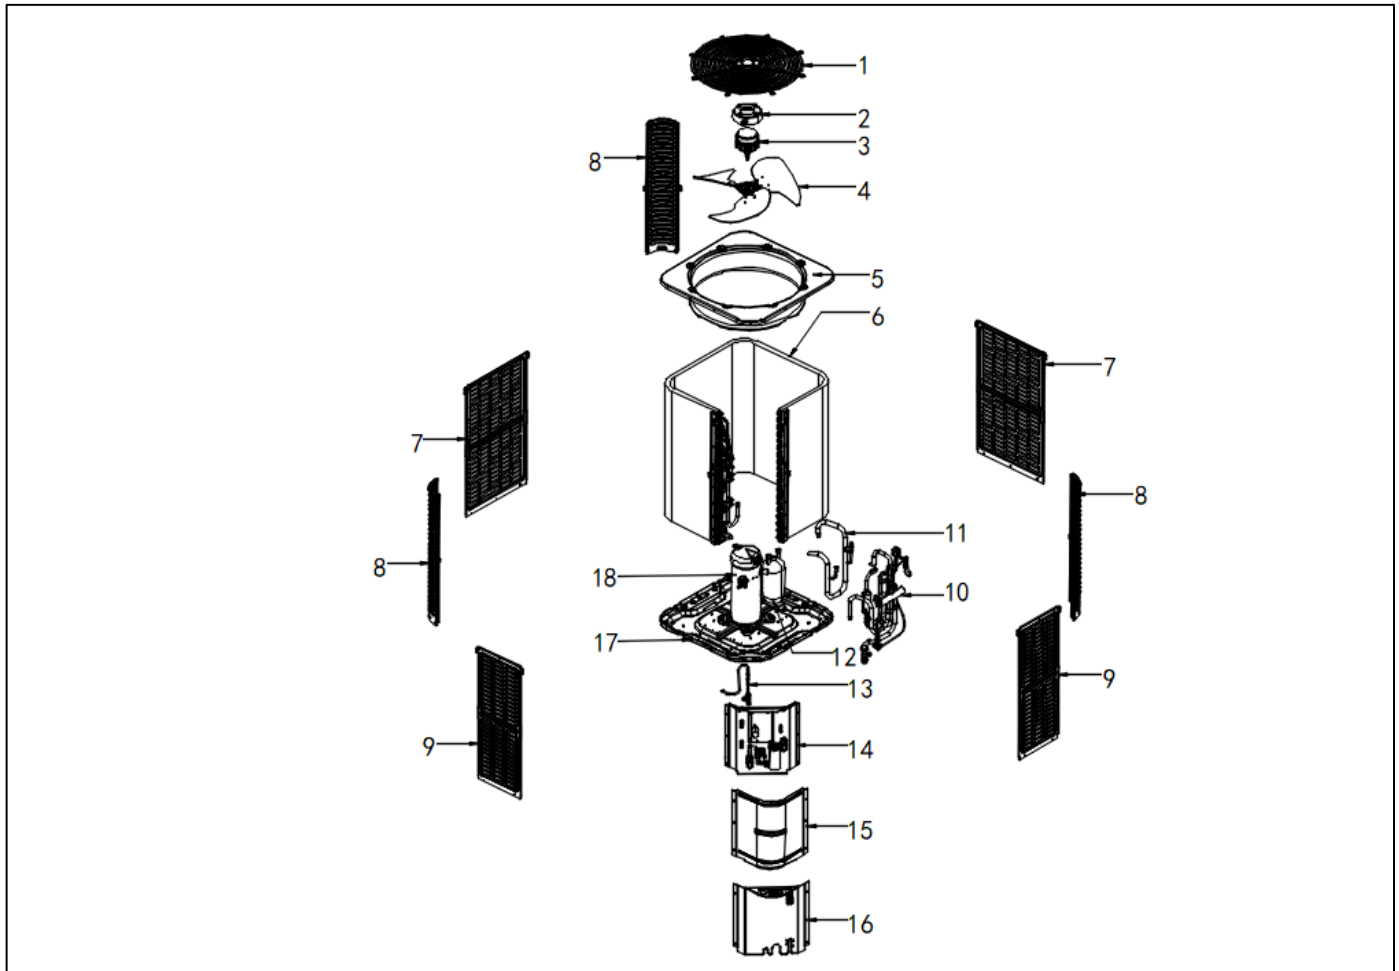

Exploded View

Model

BAH6-18-15

ComfortStar[®]

EX_ID	Spare Parts Code	Part Name(EN)	Qty.	Price	Remarks
1	802924290002	Cover net	1		
2	801139090007	DC Motor Mount	1		
3	802401700429	Outdoor motor	1		
4	802919900009	Axial-flow fan	1		
5	801235000164	Top cover assembly	1		
6	801535000071	Condenser assembly	1		

6.1	801635000239	Condenser inlet pipe assembly	1		
6.2	801635000242	Condenser output pipe assembly	1		
7	801235000162	Rear side-panel	2		
8	801235000137	Support board	3		
9	801235000163	Left side-panel	2		
10	801635000226	Four way valve assembly	1		
11	801635000235	Suction air pipe weld assembly	1		
12	801605000010	Gas-liquid separator	1		
13	801635000240	High pressure valve assembly	1		
14	803335000027	electric control box components	1		
14.1	801335000011	Electronic control board	1		
14.2	802405F00015	High pressure switch	1		
14.3	802405F00005	Low pressure switch	1		
14.4	802301500061	Condenser temperature sensor (T3)	1		
14.5	802301500055	Ambient temperature sensor (T4)	1		
14.6	802300400150	Exhaust temperature sensor (T5)	1		
14.7	802300400092	Return temperature sensor (TH)	1		
14.8	801600100065	Solenoid valve	1		
14.9	802300100261	AC contactor	1		
14.10	802401000033	Compressor capacitor	1		
15	801235000116	Top panel	1		
16	801235000138	Bottom side panel	1		
17	801235000170	Chassis assembly	1		
18	801402100069	Compressor	1		