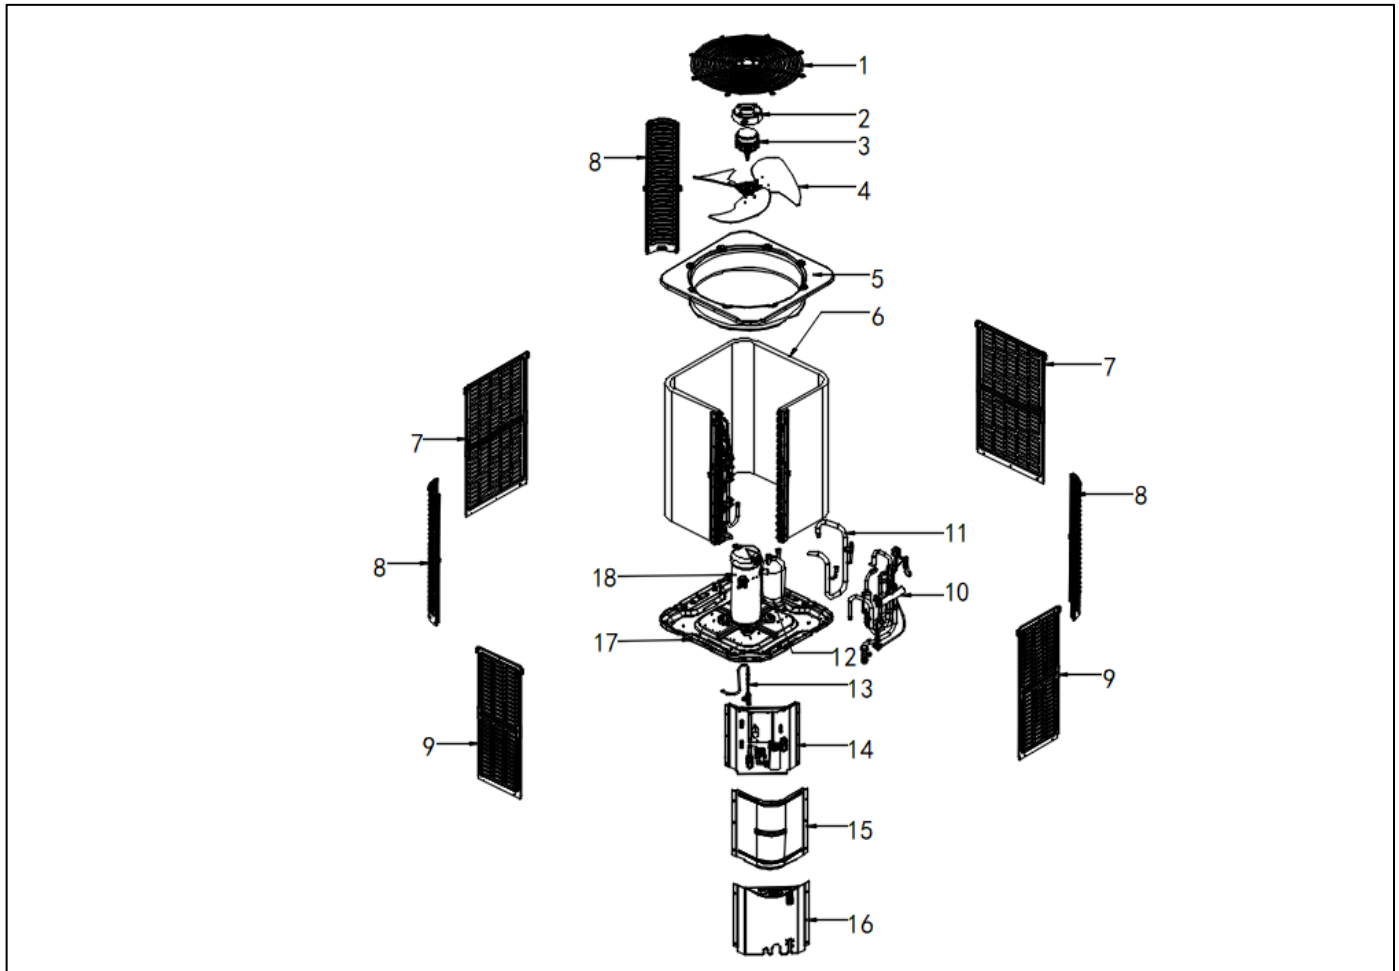

Exploded View

Model

BAH6-24-15

ComfortStar®

EX_ID	Spare Parts Code	Part Name(EN)	Qty.	Price	Remarks
1	802924290002	Cover net	1		
2	801139090007	DC Motor Mount	1		
3	802401700429	Outdoor motor	1		
4	802919900009	Axial-flow fan	1		
5	801235000164	Top cover assembly	1		
6	801535000072	Condenser assembly	1		

6.1	801635000239	Condenser inlet pipe assembly	1		
6.2	801635000242	Condenser output pipe assembly	1		
7	801235000162	Rear side-panel	2		
8	801235000137	Support board	3		
9	801235000163	Left side-panel	2		
10	801635000226	Four way valve assembly	1		
11	801635000235	Suction air pipe weld assembly	1		
12	801605000010	Gas-liquid separator	1		
13	801635000256	High pressure valve assembly	1		
14	803335000027	electric control box components	1		
14.1	801335000011	Electronic control board	1		
13.2	802405F00015	High pressure switch	1		
13.3	802405F00005	Low pressure switch	1		
13.4	802301500061	Condenser temperature sensor (T3)	1		
13.5	802301500055	Ambient temperature sensor (T4)	1		
13.6	802300400150	Exhaust temperature sensor (T5)	1		
13.7	802300400092	Return temperature sensor (TH)	1		
13.8	801600100065	Solenoid valve	1		
13.9	802300100261	AC contactor	1		
13.10	802401000033	Compressor capacitor	1		
15	801235000116	Top panel	1		
16	801235000138	Bottom side panel	1		
17	801235000170	Chassis assembly	1		
18	801402100070	Compressor	1		