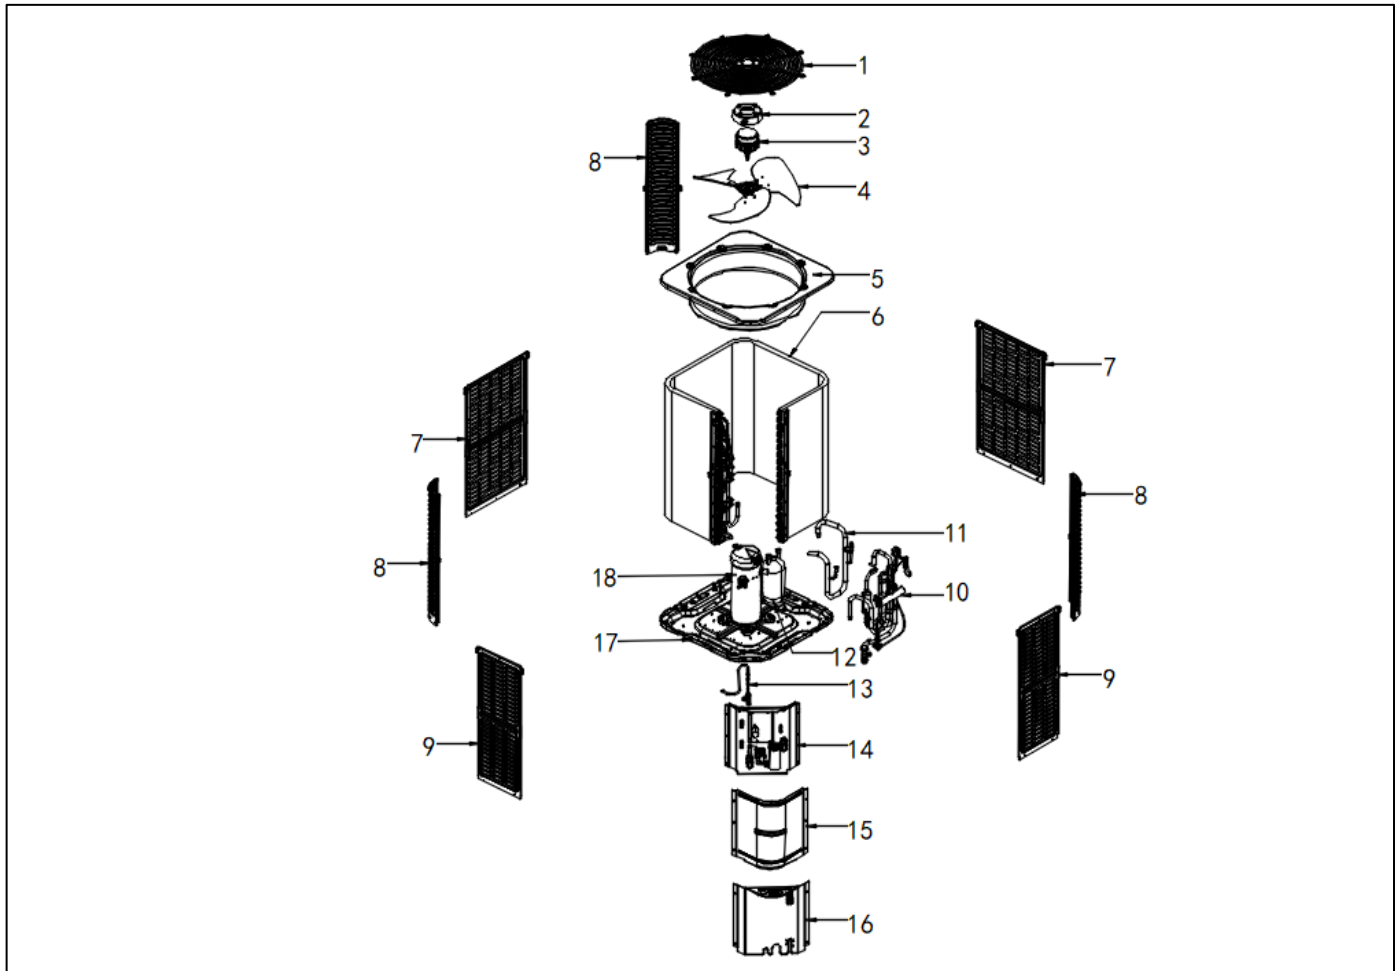

# Exploded View

Model

BAH6-30-15

**ComfortStar®**

EX_ID	Spare Parts Code	Part Name(EN)	Qty.	Price	Remarks
1	802935000005	Cover net	1		
2	801139090007	DC Motor Mount	1		
3	802401700429	Outdoor motor	1		
4	801200200055	Axial-flow fan	1		
5	801235000118	Top cover assembly	1		
6	801535000068	Condenser assembly	1		

6.1	801635000176	Condenser inlet pipe assembly	1		
6.2	801635000175	Condenser output pipe assembly	1		
7	801235000136	Rear side-panel	2		
8	801235000137	Support board	3		
9	801235000135	Left side-panel	2		
10	801635000177	Four way valve assembly	1		
11	801635000187	Suction air pipe weld assembly	1		
12	801605000010	Gas-liquid separator	1		
13	801635000173	High pressure valve assembly	1		
14	803335000031	electric control box components	1		
14.1	801335000011	Electronic control board	1		
13.2	802405F00015	High pressure switch	1		
13.3	802405F00005	Low pressure switch	1		
13.4	802301500061	Condenser temperature sensor (T3)	1		
13.5	802301500055	Ambient temperature sensor (T4)	1		
13.6	802300400150	Exhaust temperature sensor (T5)	1		
13.7	802300400092	Return temperature sensor (TH)	1		
13.8	801600100065	Solenoid valve	1		
13.9	802300100261	AC contactor	1		
13.10	802401000047	Compressor capacitor	1		
15	801235000116	Top panel	1		
16	801235000138	Bottom side panel	1		
17	801235000185	Chassis assembly	1		
18	801402100068	Compressor	1		