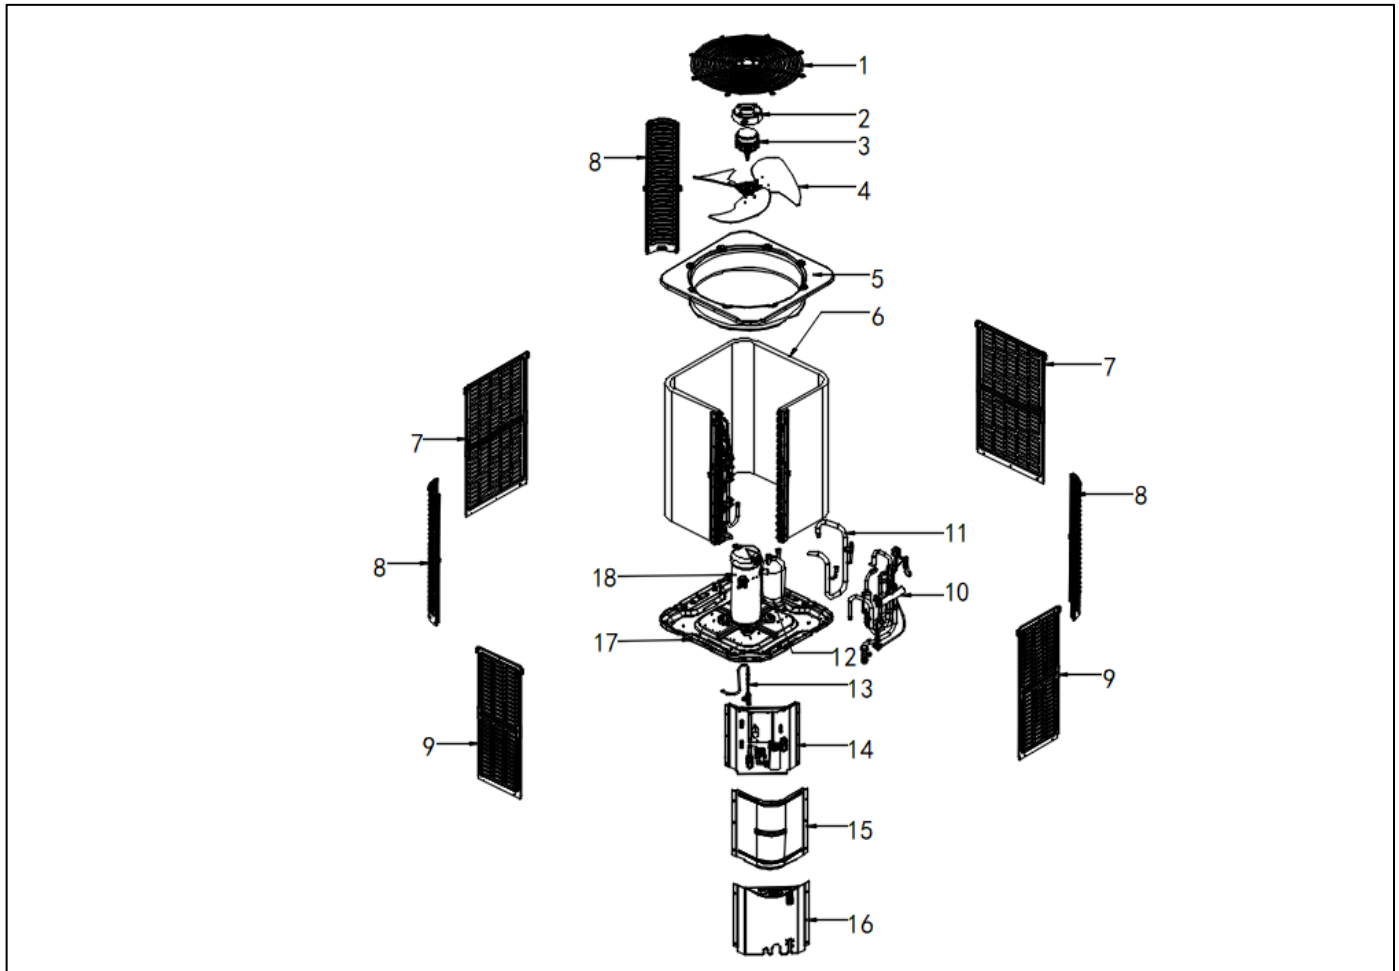

Exploded View

Model

BAH6-36-15

ComfortStar®

EX_ID	Spare Parts Code	Part Name(EN)	Qty.	Price	Remarks
1	802935000005	Cover net	1		
2	801139090007	DC Motor Mount	1		
3	802401700429	Outdoor motor	1		
4	801200200055	Axial-flow fan	1		
5	801235000118	Top cover assembly	1		
6	801535000069	Condenser assembly	1		

6.1	801635000176	Condenser inlet pipe assembly	1		
6.2	801635000175	Condenser output pipe assembly	1		
7	801235000136	Rear side-panel	2		
8	801235000137	Support board	3		
9	801235000135	Left side-panel	2		
10	801635000154	Four way valve assembly	1		
11	801635000187	Suction air pipe weld assembly	1		
12	801605000010	Gas-liquid separator	1		
13	801635000204	High pressure valve assembly	1		
14	803335000033	electric control box components	1		
14.1	801335000011	Electronic control board	1		
13.2	802405F00015	High pressure switch	1		
13.3	802405F00005	Low pressure switch	1		
13.4	802300400077	Condenser temperature sensor (T3)	1		
13.5	802301500055	Ambient temperature sensor (T4)	1		
13.6	802300400150	Exhaust temperature sensor (T5)	1		
13.7	802300400092	Return temperature sensor (TH)	1		
13.8	801600100065	Solenoid valve	1		
13.9	802300100261	AC contactor	1		
13.10	802401000013	Compressor capacitor	1		
15	801235000116	Top panel	1		
16	801235000138	Bottom side panel	1		
17	801235000185	Chassis assembly	1		
18	801402100067	Compressor	1		