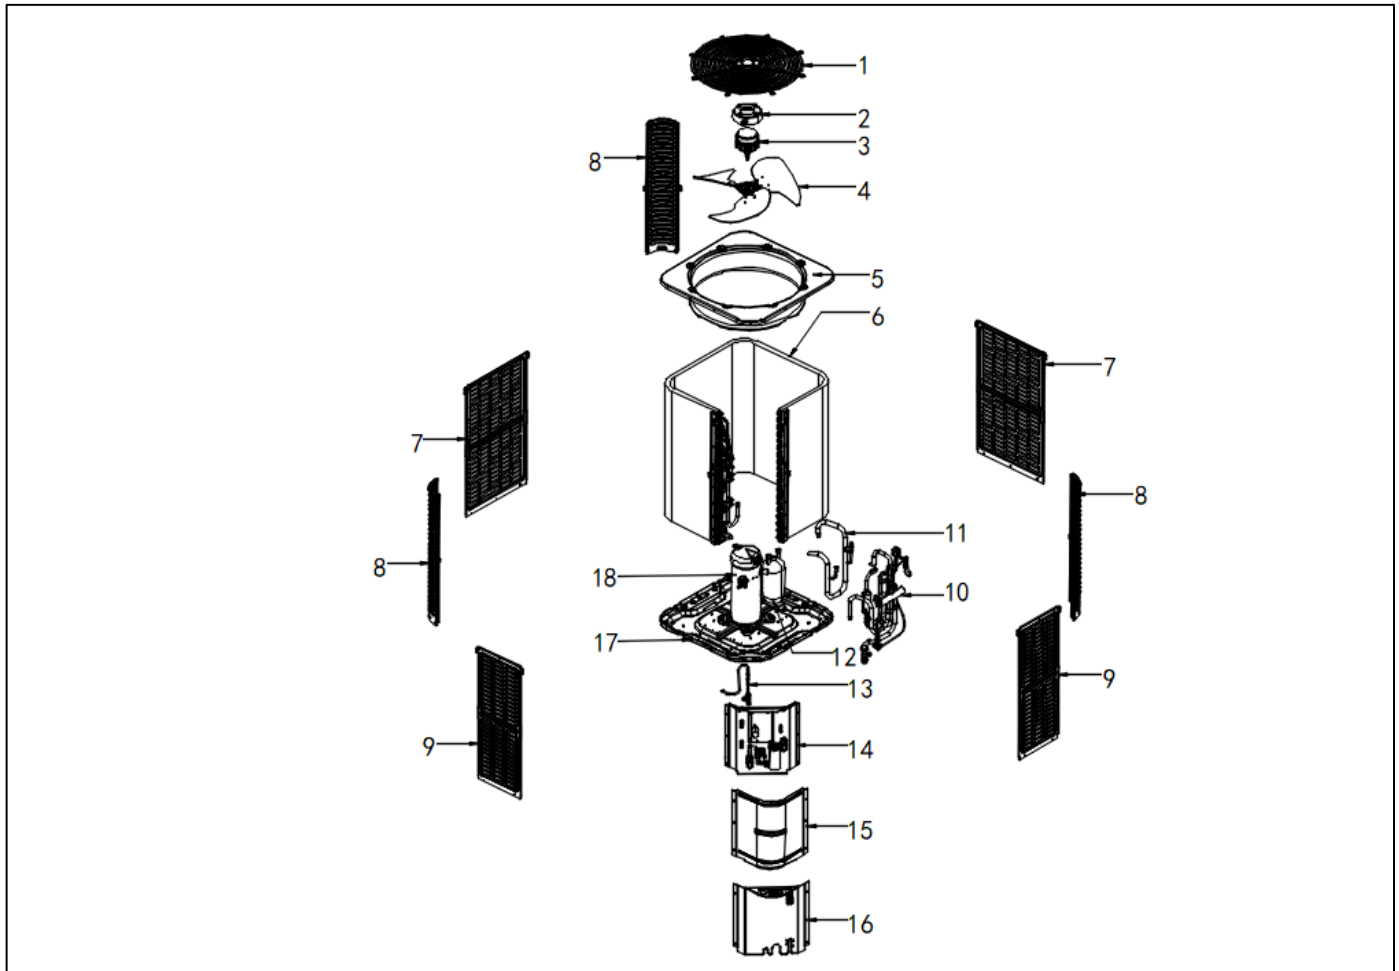

Exploded View

Model

BAH6-42-15

ComfortStar[®]

EX_ID	Spare Parts Code	Part Name(EN)	Qty.	Price	Remarks
1	802935000004	Cover net	1		
2	801139090007	DC Motor Mount	1		
3	802401700429	Outdoor motor	1		
4	801200200055	Axial-flow fan	1		
5	801235000118	Top cover assembly	1		
6	801535000081	Condenser assembly	1		

6.1	801634490195	Condenser inlet pipe assembly	1		
6.2	801635000110	Condenser output pipe assembly	1		
7	801235000121	Rear side-panel	2		
8	801235000117	Support board	3		
9	801235000122	Left side-panel	2		
10	801635000277	Four way valve assembly	1		
11	801635000286	Suction air pipe weld assembly	1		
12	801605000009	Gas-liquid separator	1		
13	801635000276	High pressure valve assembly	1		
14	803335000033	electric control box components	1		
14.1	801335000011	Electronic control board	1		
13.2	802405F00015	High pressure switch	1		
13.3	802405F00005	Low pressure switch	1		
13.4	802300400077	Condenser temperature sensor (T3)	1		
13.5	802301500055	Ambient temperature sensor (T4)	1		
13.6	802300400150	Exhaust temperature sensor (T5)	1		
13.7	802300400092	Return temperature sensor (TH)	1		
13.8	801600100065	Solenoid valve	1		
13.9	802300100261	AC contactor	1		
13.10	802401000013	Compressor capacitor	1		
15	801235000116	Top panel	1		
16	801235000115	Bottom side panel	1		
17	801235000185	Chassis assembly	1		
18	801402100071	Compressor	1		