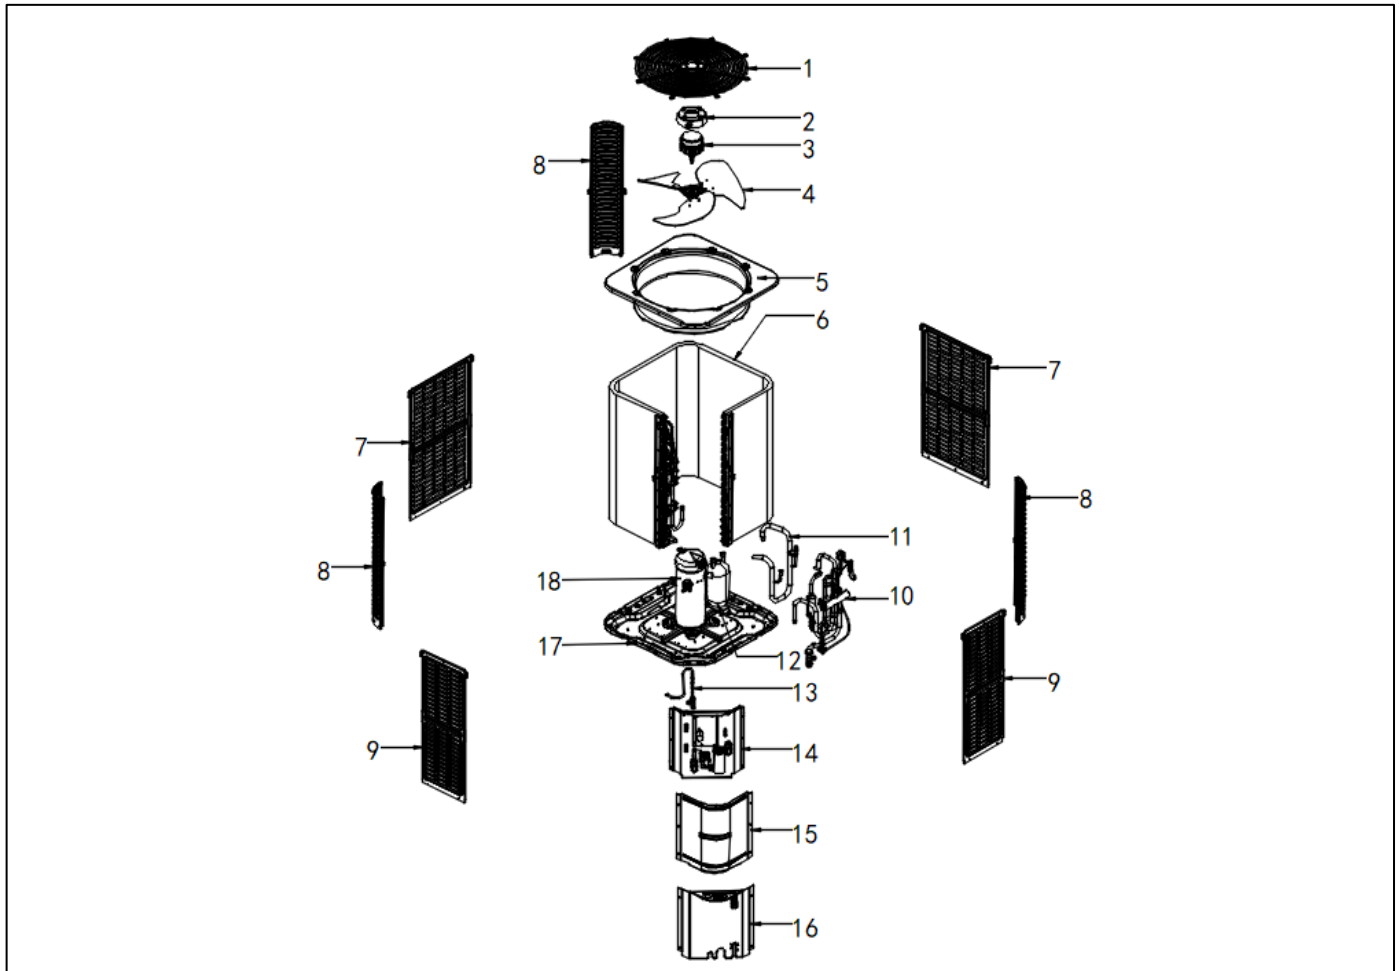

Exploded View

Model

BAH6-60-15

ComfortStar®

EX_ID	Spare Parts Code	Part Name(EN)	Qty.	Price	Remarks
1	802935000004	Cover net	1		
2	801139090007	DC Motor Mount	1		
3	802401700429	Outdoor motor	1		
4	801200200055	Axial-flow fan	1		
5	801235000118	Top cover assembly	1		
6	801535000077	Condenser assembly	1		

6.1	801635000266	Condenser inlet pipe assembly	1		
6.2	801635000267	Condenser output pipe assembly	1		
7	801235000121	Rear side-panel	2		
8	801235000117	Support board	3		
9	801235000122	Left side-panel	2		
10	801635000293	Four way valve assembly	1		
11	801635000298	Suction air pipe weld assembly	1		
12	801625490049	Gas-liquid separator	1		
13	801635000268	High pressure valve assembly	1		
14	803335000032	electric control box components	1		
14.1	801335000011	Electronic control board	1		
13.2	802405F00015	High pressure switch	1		
13.3	802405F00005	Low pressure switch	1		
13.4	802300400077	Condenser temperature sensor (T3)	1		
13.5	802301500055	Ambient temperature sensor (T4)	1		
13.6	802300400150	Exhaust temperature sensor (T5)	1		
13.7	802300400092	Return temperature sensor (TH)	1		
13.8	801600100065	Solenoid valve	1		
13.9	802300100261	AC contactor	1		
13.10	802401000046	Compressor capacitor	1		
15	801235000116	Top panel	1		
16	801235000115	Bottom side panel	1		
17	801235000185	Chassis assembly	1		
18	801402100073	Compressor	1		