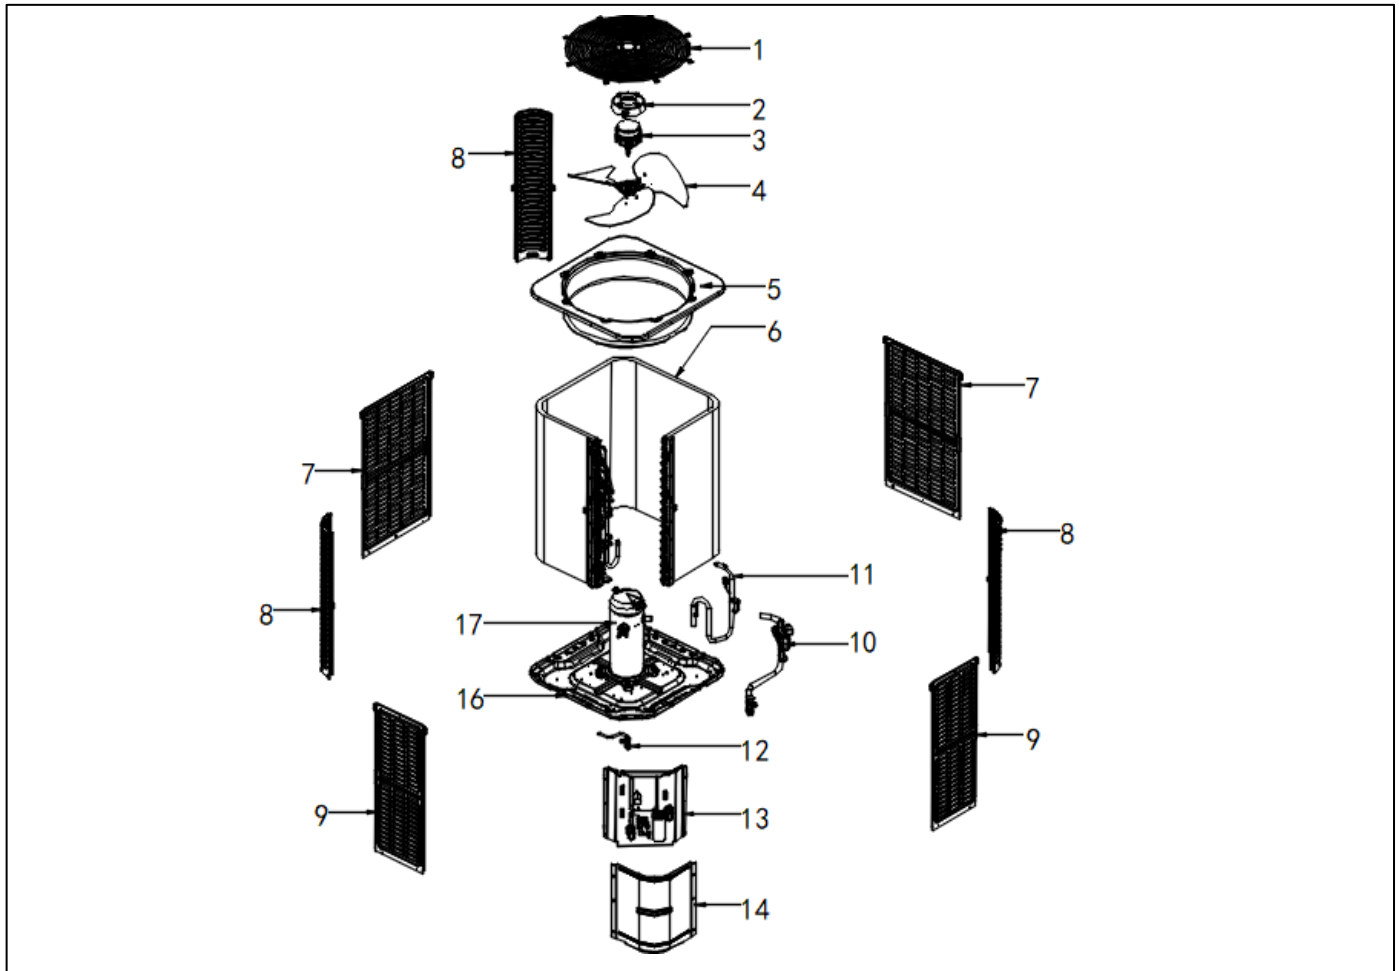

Exploded View

Model

BAR6-24-15

ComfortStar[®]

EX_ID	Spare Parts Code	Part Name(EN)	Qty.	Price	Remarks
1	802924290002	Cover net	1		
2	801139090007	DC Motor Mount	1		
3	802401700429	Outdoor motor	1		
4	802919900009	Axial-flow fan	1		
5	801235000164	Top cover assembly	1		
6	801535000073	Condenser assembly	1		

6.1	801635000239	Condenser inlet pipe assembly	1		
6.2	801635000242	Condenser output pipe assembly	1		
7	801235000162	Rear side-panel	2		
8	801235000137	Support board	3		
9	801235000163	Left side-panel	2		
10	801635000244	Suction air pipe weld assembly	1		
11	801635000246	exhaust air pipe assembly	1		
12	801635000248	High pressure valve assembly	1		
13	803335000026	electric control box components	1		
13.1	801335000011	Electronic control board	1		
13.2	802405F00015	High pressure switch	1		
13.3	802405F00005	Low pressure switch	1		
13.4	802301500061	Condenser temperature sensor (T3)	1		
13.5	802301500055	Ambient temperature sensor (T4)	1		
13.6	802300400150	Exhaust temperature sensor (T5)	1		
13.7	802300400092	Return temperature sensor (TH)	1		
13.8	801600100065	Solenoid valve	1		
13.9	802300100261	AC contactor	1		
13.10	802401000033	Compressor capacitor	1		
14	801235000116	Top panel	1		
15	801235000138	Bottom side panel	1		
16	801235000170	Chassis assembly	1		
17	801402100070	Compressor	1		