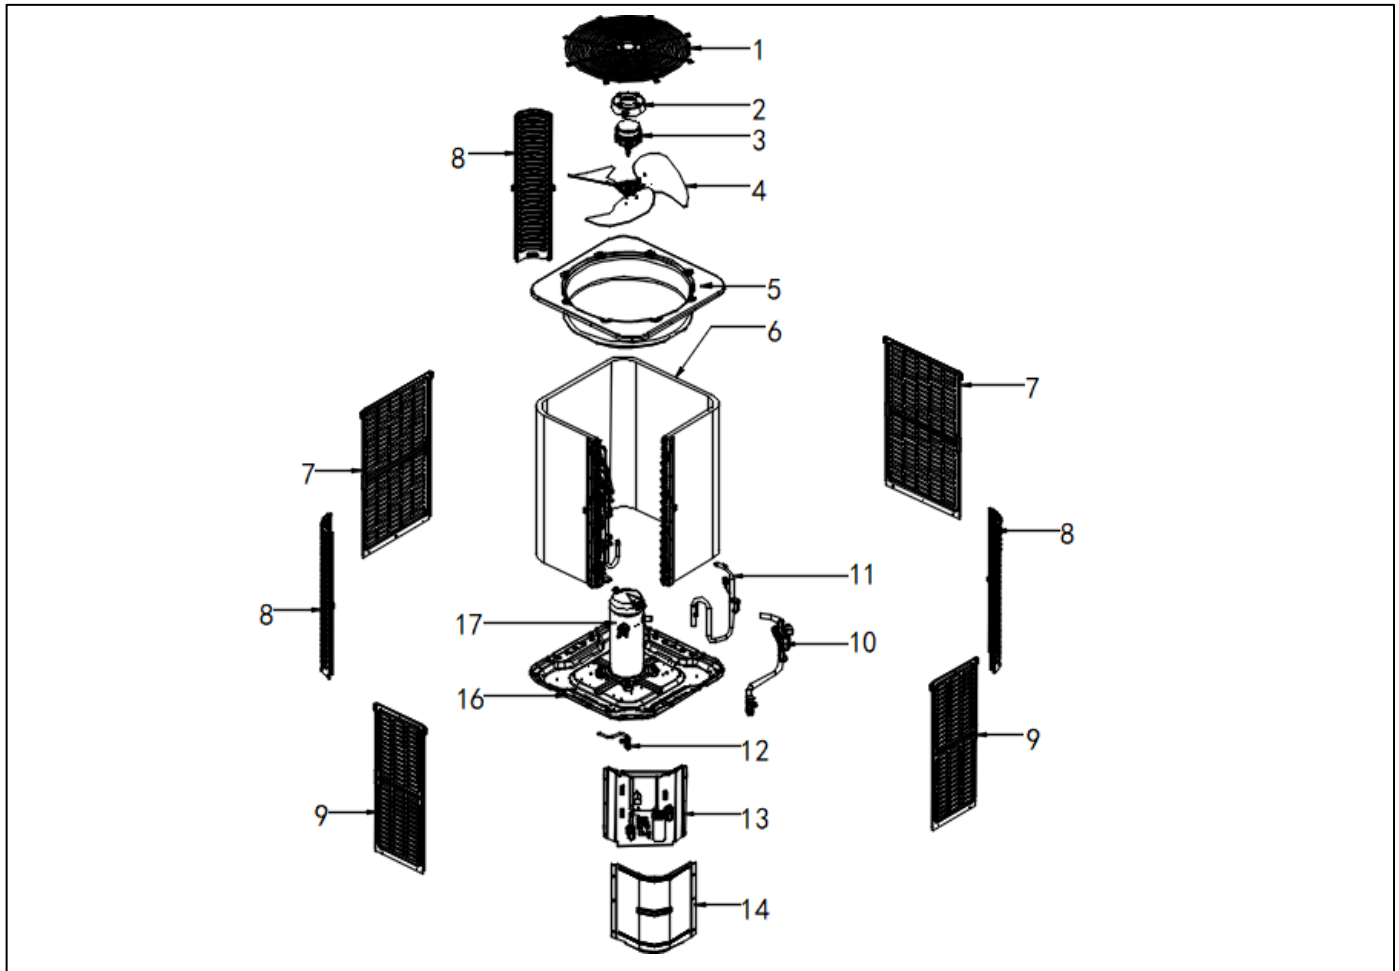

Exploded View

Model

BAR6-30-15

ComfortStar®

EX_ID	Spare Parts Code	Part Name(EN)	Qty.	Price	Remarks
1	802935000005	Cover net	1		
2	801139090007	DC Motor Mount	1		
3	802401700429	Outdoor motor	1		
4	801200200055	Axial-flow fan	1		
5	801235000118	Top cover assembly	1		
6	801535000066	Condenser assembly	1		

6.1	801635000176	Condenser inlet pipe assembly	1		
6.2	801635000175	Condenser output pipe assembly	1		
7	801235000136	Rear side-panel	2		
8	801235000137	Support board	3		
9	801235000135	Left side-panel	2		
10	801635000191	Suction air pipe weld assembly	1		
11	801635000193	exhaust air pipe assembly	1		
12	801635000195	High pressure valve assembly	1		
13	803335000028	electric control box components	1		
13.1	801335000011	Electronic control board	1		
13.2	802405F00015	High pressure switch	1		
13.3	802405F00005	Low pressure switch	1		
13.4	802301500061	Condenser temperature sensor (T3)	1		
13.5	802301500055	Ambient temperature sensor (T4)	1		
13.6	802300400150	Exhaust temperature sensor (T5)	1		
13.7	802300400092	Return temperature sensor (TH)	1		
13.8	801600100065	Solenoid valve	1		
13.9	802300100261	AC contactor	1		
13.10	802401000047	Compressor capacitor	1		
14	801235000116	Top panel	1		
15	801235000138	Bottom side panel	1		
16	801235000185	Chassis assembly	1		
17	801402100068	Compressor	1		