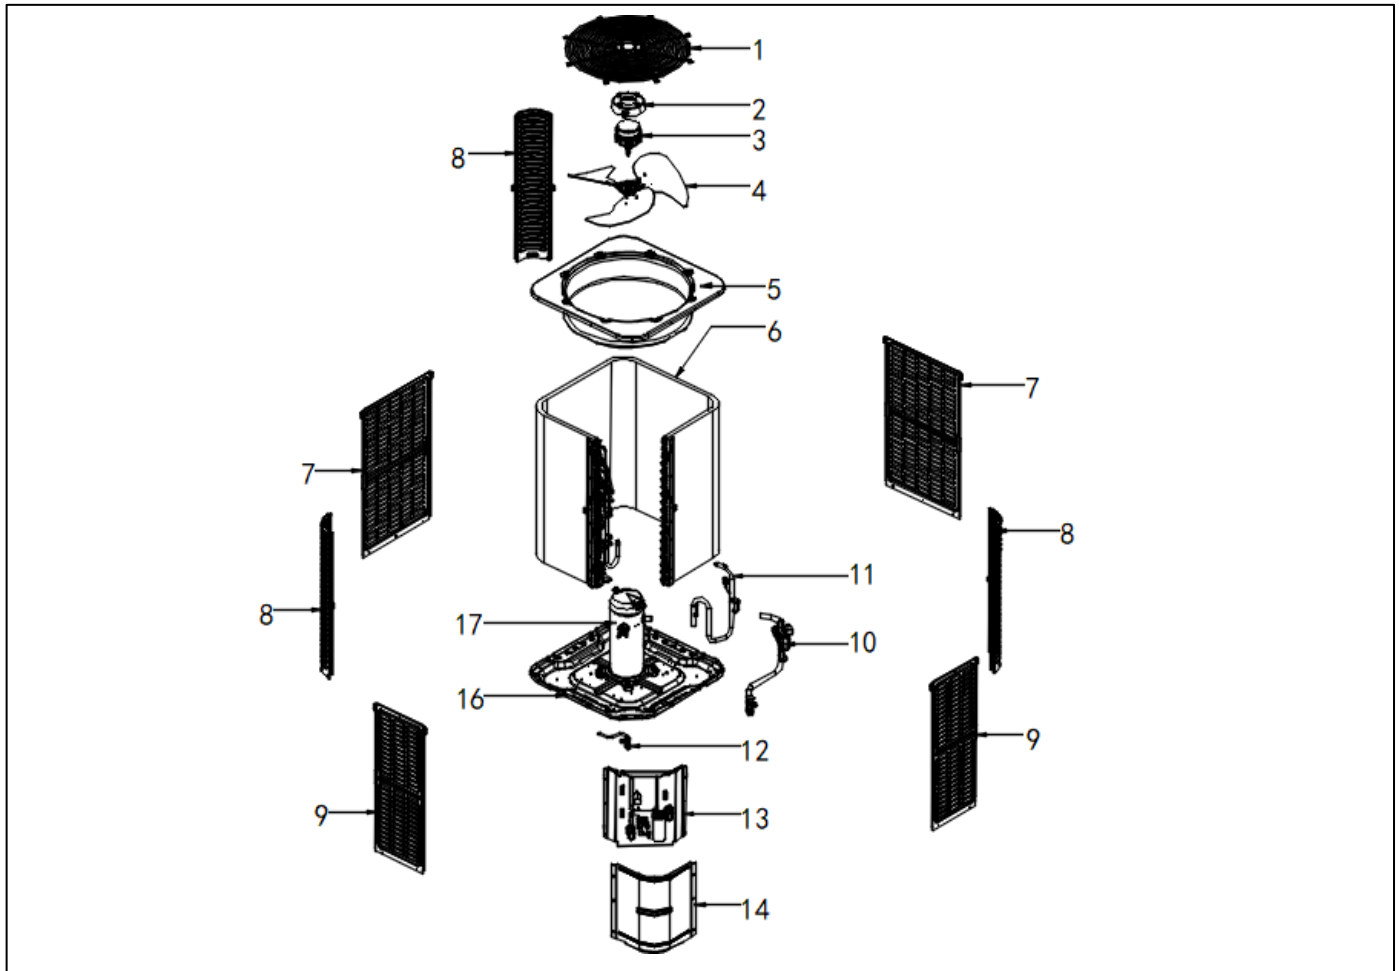

Exploded View

Model

BAR6-36-15

ComfortStar®

EX_ID	Spare Parts Code	Part Name(EN)	Qty.	Price	Remarks
1	802935000005	Cover net	1		
2	801139090007	DC Motor Mount	1		
3	802401700429	Outdoor motor	1		
4	801200200055	Axial-flow fan	1		
5	801235000118	Top cover assembly	1		
6	801535000066	Condenser assembly	1		

6.1	801635000176	Condenser inlet pipe assembly	1		
6.2	801635000175	Condenser output pipe assembly	1		
7	801235000136	Rear side-panel	2		
8	801235000137	Support board	3		
9	801235000135	Left side-panel	2		
10	801635000191	Suction air pipe weld assembly	1		
11	801635000193	exhaust air pipe assembly	1		
12	801635000195	High pressure valve assembly	1		
13	803335000029	electric control box components	1		
13.1	801335000011	Electronic control board	1		
13.2	802405F00015	High pressure switch	1		
13.3	802405F00005	Low pressure switch	1		
13.4	802301500061	Condenser temperature sensor (T3)	1		
13.5	802301500055	Ambient temperature sensor (T4)	1		
13.6	802300400150	Exhaust temperature sensor (T5)	1		
13.7	802300400092	Return temperature sensor (TH)	1		
13.8	801600100065	Solenoid valve	1		
13.9	802300100261	AC contactor	1		
13.10	802401000013	Compressor capacitor	1		
14	801235000116	Top panel	1		
15	801235000138	Bottom side panel	1		
16	801235000185	Chassis assembly	1		
17	801402100067	Compressor	1		