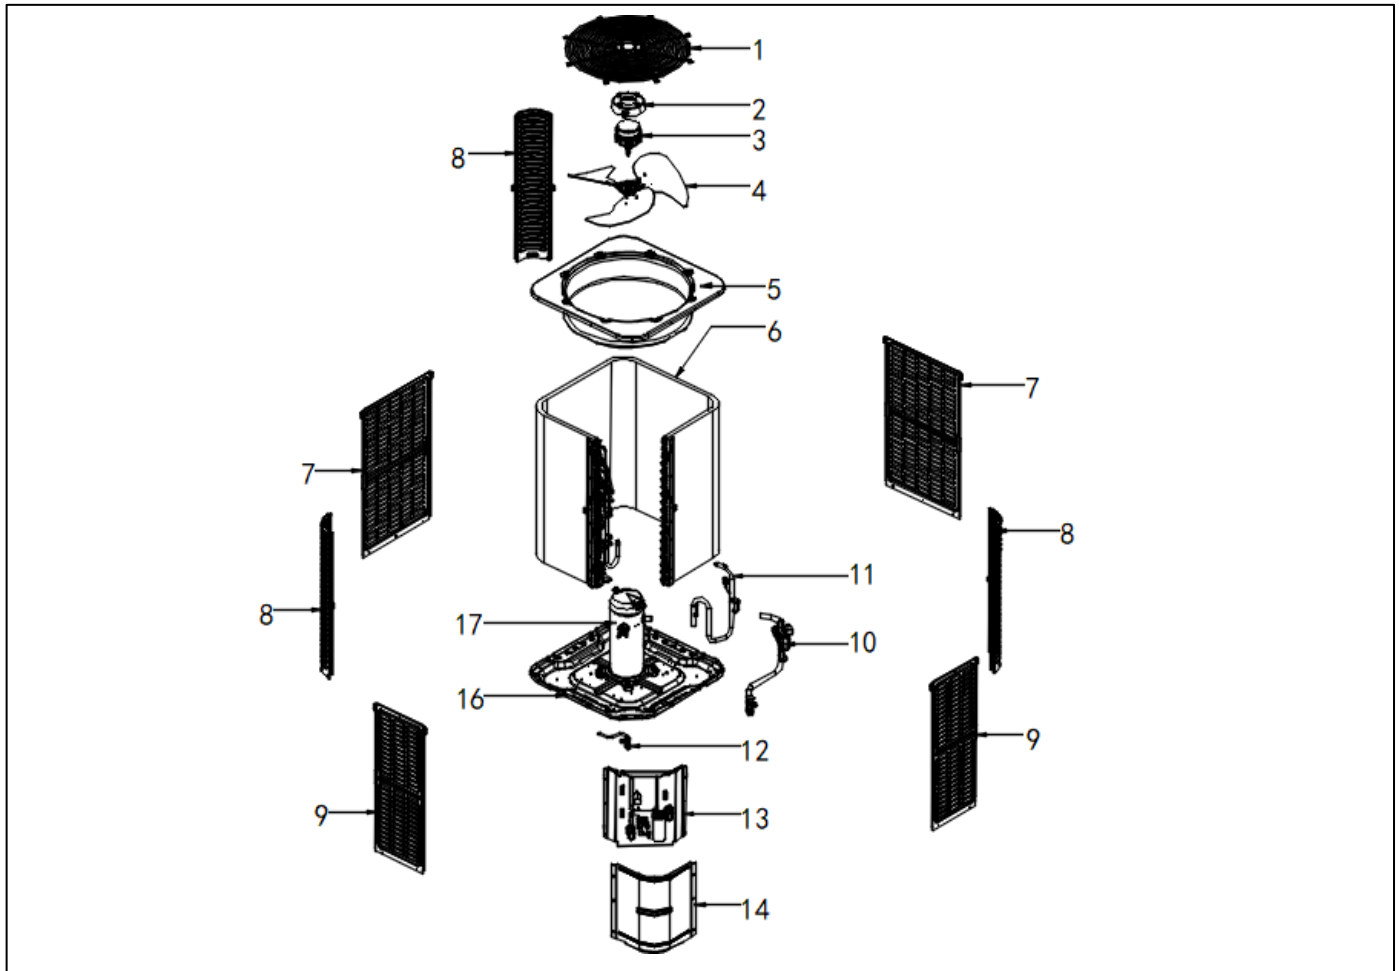

# Exploded View

Model

BAR6-42-15

**ComfortStar®**

EX_ID	Spare Parts Code	Part Name(EN)	Qty.	Price	Remarks
1	802935000004	Cover net	1		
2	801139090007	DC Motor Mount	1		
3	802401700429	Outdoor motor	1		
4	801200200055	Axial-flow fan	1		
5	801235000118	Top cover assembly	1		
6	801535000079	Condenser assembly	1		

6.1	801634490195	Condenser inlet pipe assembly	1		
6.2	801635000110	Condenser output pipe assembly	1		
7	801235000121	Rear side-panel	2		
8	801235000117	Support board	3		
9	801235000122	Left side-panel	2		
10	801635000272	Suction air pipe weld assembly	1		
11	801635000274	exhaust air pipe assembly	1		
12	801635000270	High pressure valve assembly	1		
13	803335000029	electric control box components	1		
13.1	801335000011	Electronic control board	1		
13.2	802405F00015	High pressure switch	1		
13.3	802405F00005	Low pressure switch	1		
13.4	802301500061	Condenser temperature sensor (T3)	1		
13.5	802301500055	Ambient temperature sensor (T4)	1		
13.6	802300400150	Exhaust temperature sensor (T5)	1		
13.7	802300400092	Return temperature sensor (TH)	1		
13.8	801600100065	Solenoid valve	1		
13.9	802300100261	AC contactor	1		
13.10	802401000013	Compressor capacitor	1		
14	801235000116	Top panel	1		
15	801235000115	Bottom side panel	1		
16	801235000185	Chassis assembly	1		
17	801402100071	Compressor	1		