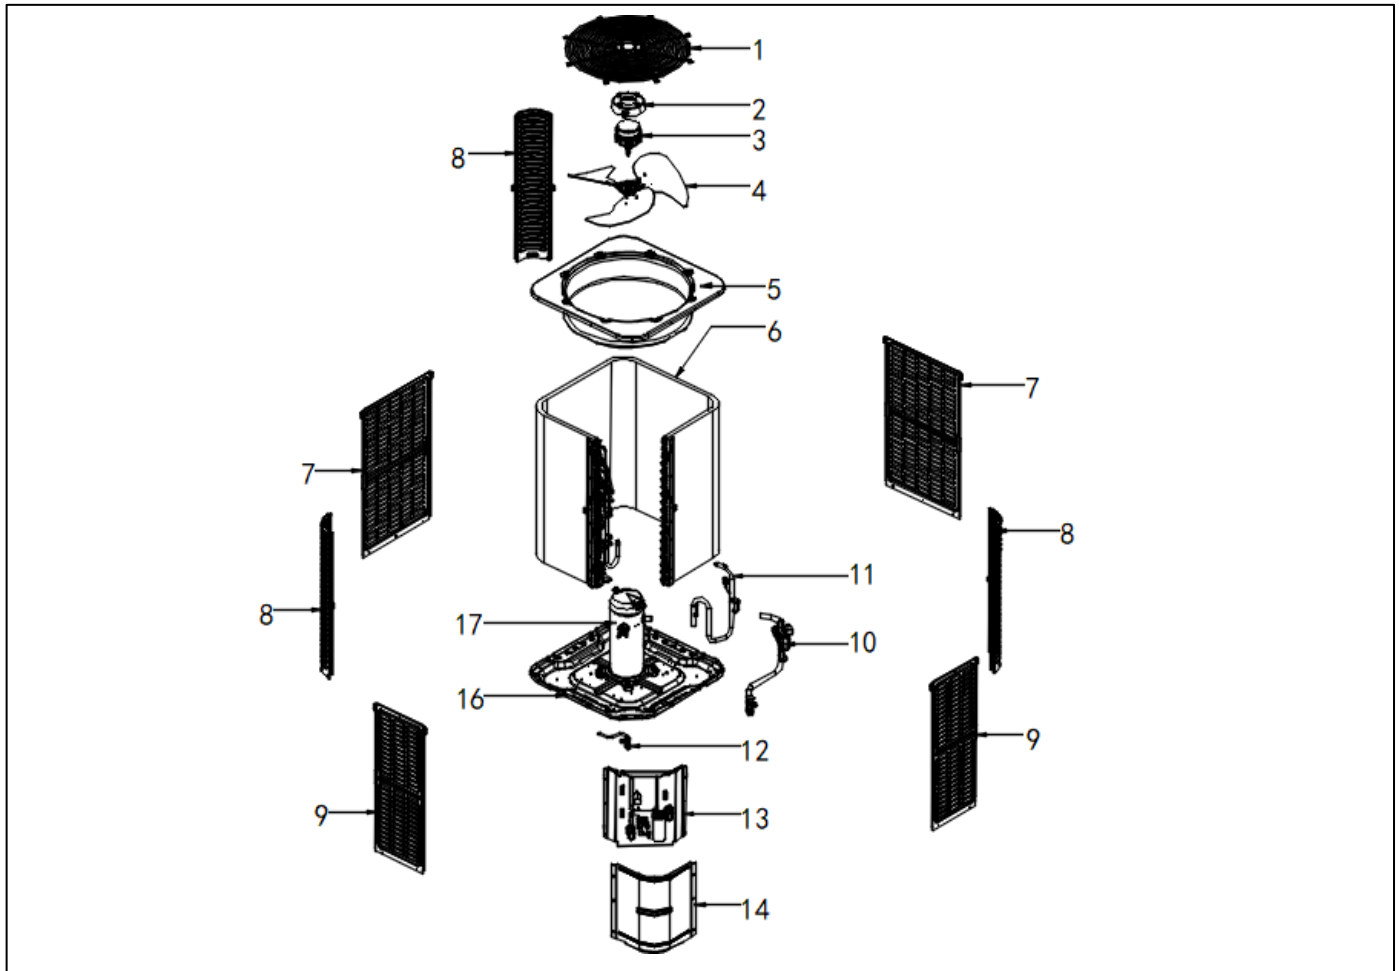

Exploded View

Model

BAR6-48-15

ComfortStar®

EX_ID	Spare Parts Code	Part Name(EN)	Qty.	Price	Remarks
1	802935000004	Cover net	1		
2	801139090007	DC Motor Mount	1		
3	802401700429	Outdoor motor	1		
4	801200200055	Axial-flow fan	1		
5	801235000118	Top cover assembly	1		
6	801535000079	Condenser assembly	1		

6.1	801634490195	Condenser inlet pipe assembly	1		
6.2	801635000110	Condenser output pipe assembly	1		
7	801235000121	Rear side-panel	2		
8	801235000117	Support board	3		
9	801235000122	Left side-panel	2		
10	801635000288	Suction air pipe weld assembly	1		
11	801635000290	exhaust air pipe assembly	1		
12	801635000270	High pressure valve assembly	1		
13	803335000030	electric control box components	1		
13.1	801335000011	Electronic control board	1		
13.2	802405F00015	High pressure switch	1		
13.3	802405F00005	Low pressure switch	1		
13.4	802301500061	Condenser temperature sensor (T3)	1		
13.5	802301500055	Ambient temperature sensor (T4)	1		
13.6	802300400150	Exhaust temperature sensor (T5)	1		
13.7	802300400092	Return temperature sensor (TH)	1		
13.8	801600100065	Solenoid valve	1		
13.9	802300100261	AC contactor	1		
13.10	802401000046	Compressor capacitor	1		
14	801235000116	Top panel	1		
15	801235000115	Bottom side panel	1		
16	801235000185	Chassis assembly	1		
17	801402100072	Compressor	1		