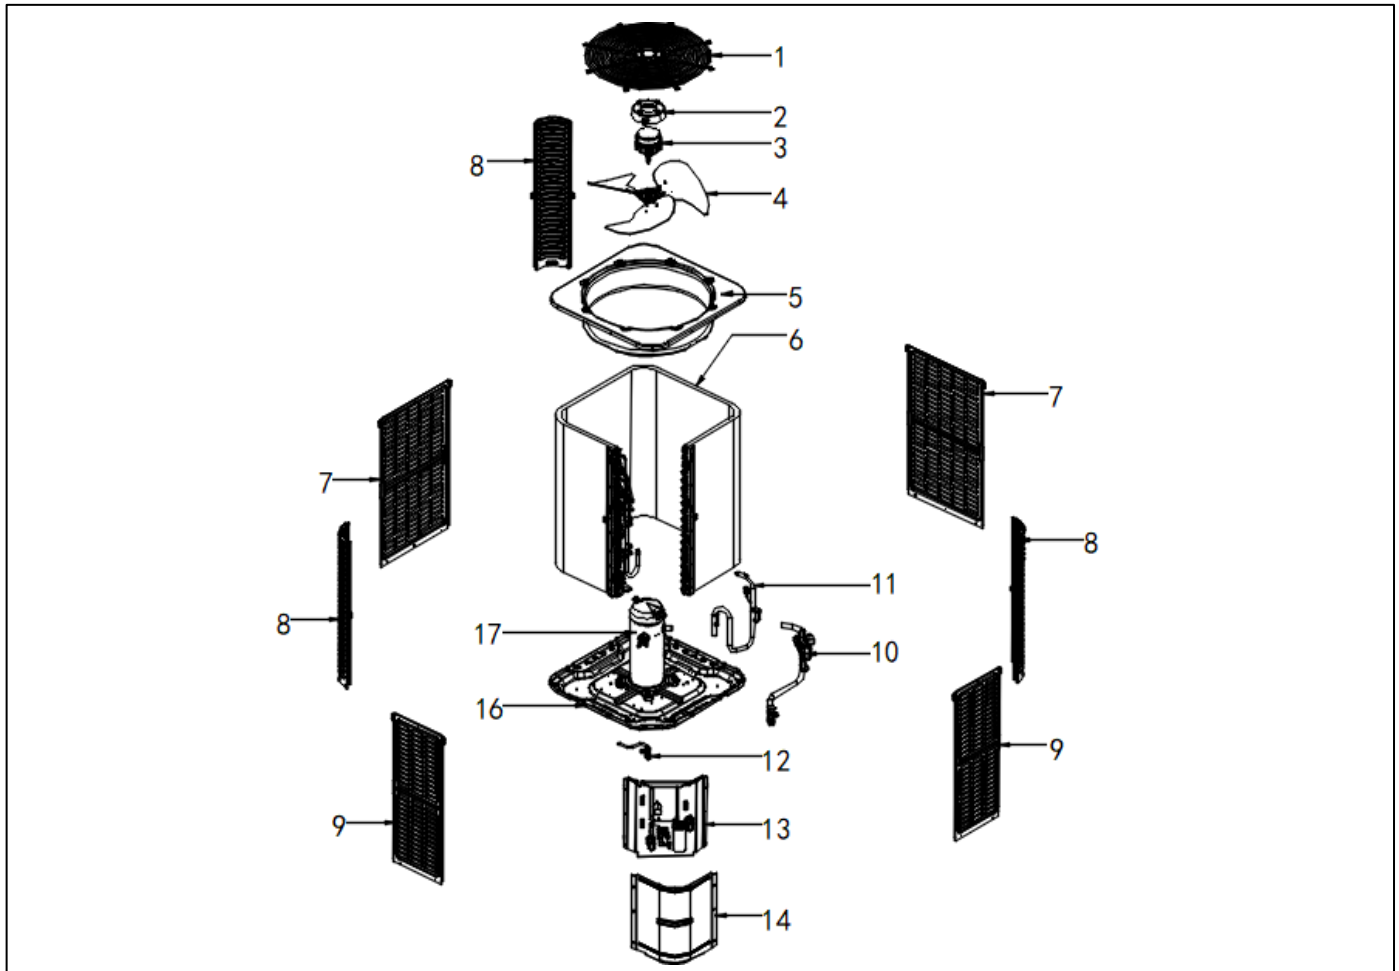

# Exploded View

Model

BAR6-60-15

**ComfortStar®**

EX_ID	Spare Parts Code	Part Name(EN)	Qty.	Price	Remarks
1	802935000004	Cover net	1		
2	801139090007	DC Motor Mount	1		
3	802401700429	Outdoor motor	1		
4	801200200055	Axial-flow fan	1		
5	801235000118	Top cover assembly	1		
6	801535000082	Condenser assembly	1		

6.1	801635000266	Condenser inlet pipe assembly	1		
6.2	801635000267	Condenser output pipe assembly	1		
7	801235000121	Rear side-panel	2		
8	801235000117	Support board	3		
9	801235000122	Left side-panel	2		
10	801635000288	Suction air pipe weld assembly	1		
11	801635000300	exhaust air pipe assembly	1		
12	801635000270	High pressure valve assembly	1		
13	803335000030	electric control box components	1		
13.1	801335000011	Electronic control board	1		
13.2	802405F00015	High pressure switch	1		
13.3	802405F00005	Low pressure switch	1		
13.4	802301500061	Condenser temperature sensor (T3)	1		
13.5	802301500055	Ambient temperature sensor (T4)	1		
13.6	802300400150	Exhaust temperature sensor (T5)	1		
13.7	802300400092	Return temperature sensor (TH)	1		
13.8	801600100065	Solenoid valve	1		
13.9	802300100261	AC contactor	1		
13.10	802401000046	Compressor capacitor	1		
14	801235000116	Top panel	1		
15	801235000115	Bottom side panel	1		
16	801235000185	Chassis assembly	1		
17	801402100073	Compressor	1		