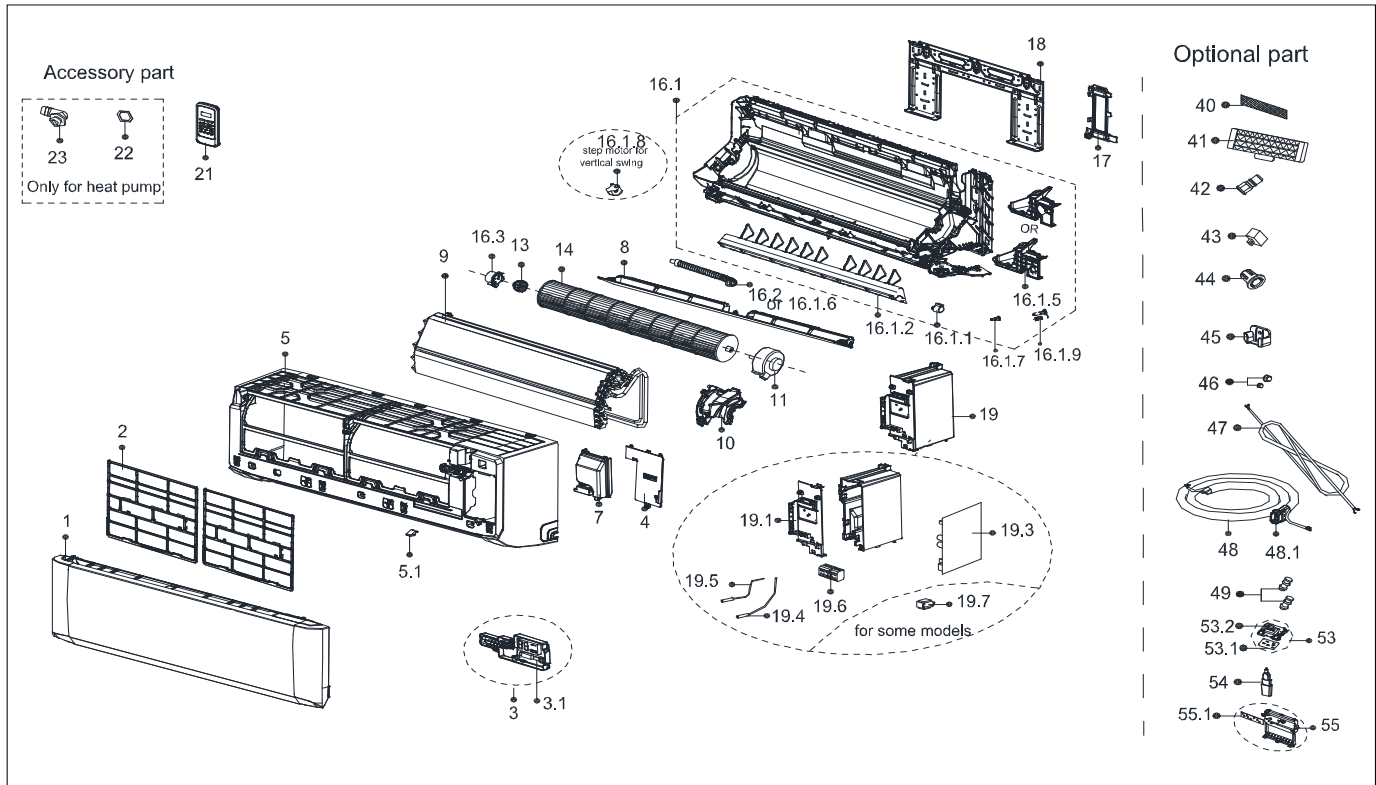

Exploded View

Model CAC12CD(I)-WI (28Y)

ComfortStar®

Service code: 28Y

EX_ID	Spare Parts Code	Part Name(EN)	Qty.	Price	Remarks
1	12122000026084	Panel assembly	1		CE-KFR35G/N1Y-AG11.1 (T.J)
2	12100204000522	Air filter	2		
3	17222000041638	Display box assembly	1		
3.1	17122000060201	Display board assembly	1		EU-KFR26G/N1Y-AG.JD.GN.WXXS
4	12122000024739	Cover for electrical parts	1		
5	12122000025543	Panel frame assembly	1		
5.1	12122000013139	Screw cover	1		
7	12122000032628	Cover of wiring terminal	1		
8	12122000025544	Horizontal louver	1		
9	15822000015688	evaporator assembly	1		

10	12122000029503	Motor Cover	1		
11	11002015018882	Motor	1		ZKFP-30-8-357L
13	12622000000131	bearing base	1		
14	12100102000576	Cross flow fan	1		GL-96*608-IN
16	12122000025981	Chassis assembly	1		
16.1	12122000026442	Chassis assembly	1		
16.1.1	11002010000143	Stepper motor	1		SM-24-19-16-8
16.1.2	12122000024736	louver assembly	1		
16.1.5	12122000024735	Ratproof baffle	1		
16.1.6	12100501000032	Drain pipe joint	1		
16.1.7	12122000000344	Insulated axis	1		
16.1.9	12622000000030	Drainage plug	1		
16.3	12122000000350	bearing holder	1		
17	12122000012943	Pipe clamp board	1		
18	12222000000018	Installation plate	1		
19	17222000043512	Structural components of indoor electric control box	1		
19.3	17122000063157	Indoor main control board subassembly	1		CAMX-KE35G/BP3N8Y-CGQ-
19.4	11201007003424	Ambient temperature sensor subassembly	1		WD/SW4100-CGQ-
19.5	11201007003447	Pipe temperature sensor subassembly	1		WD/GW4100-
19.6	17400401000576	Terminal block	1		JXZ-AD5ZG2-A
20	12122000032643	Cover of electronic control box	1		
21	17317000007274	remote controller	1		RG51A(2)/E
40	12100204000685	Air freshening filter	1		
46	15500406000016	Copper nut	1		TLM-A01
46	15500406000010	Copper nut	1		TLM-B02