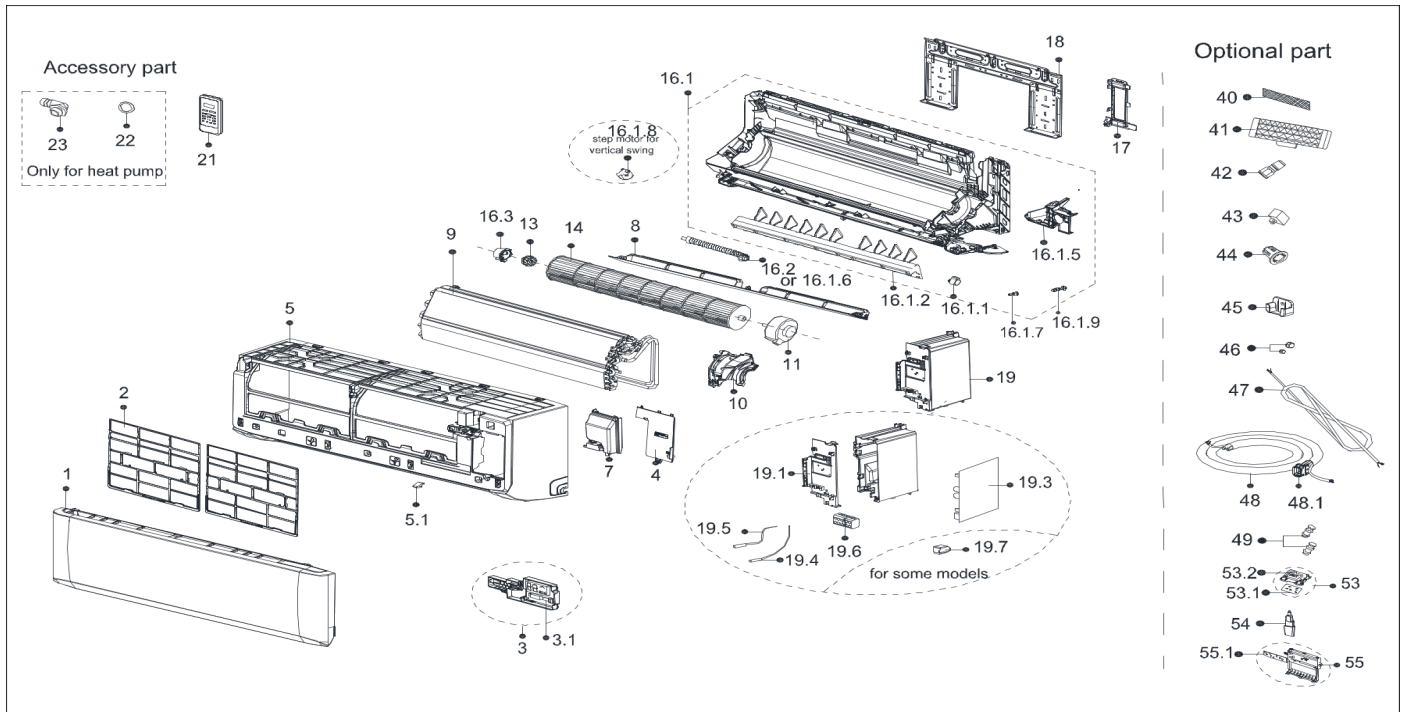

Exploded View

Model CAC12CD(I) (20B)

Service code: 20B

ComfortStar®

EX_ID	Spare Parts Code	Part Name(EN)	Qty.	Price	Remarks
1	12122000A92205	Panel assembly	1.00		
1	12122000A92205	Panel assembly	1.00		
2	12100204000522	Filter Assembly	2.00		
2	12100204000522	Filter Assembly	2.00		
3	17222000A67643	Display box subassembly	1.00		
3	17222000A67643	Display box subassembly	1.00		
3.1	17122000060201	Display board subassembly	1.00		
3.1	17122000060201	Display board subassembly	1.00		
4	12122000024739	Cover Plate	1.00		
4	12122000024739	Cover Plate	1.00		