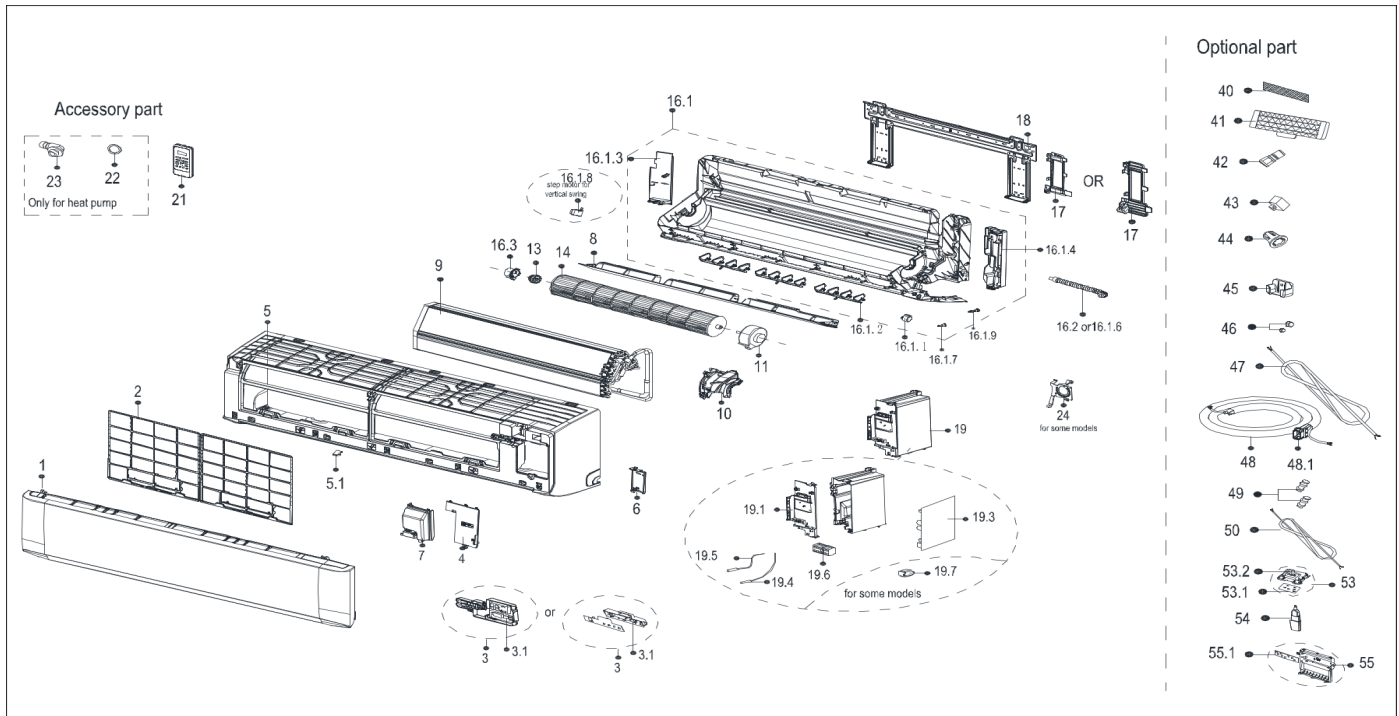

# Exploded View

**Model** CAC18CD(I) (20D)

**ComfortStar®**

**Service code:** 20D

EX_ID	Spare Parts Code	Part Name(EN)	Qty.	Price	Remarks
1	12122000A92191	Panel assembly	1.00		
2	12100204000397	Air Filter	2.00		
3	17222000A67643	Display box subassembly	1.00		
3.1	17122000060201	Display board subassembly	1.00		
4	12122000024739	Cover Plate	1.00		
5	12122000025561	Panel Frame Assembly	1.00		
5.1	12122000013139	Screw Cap	1.00		
6	12122000004592	Front Cover of Chassis(Right)	1.00		
7	12122000032628	Cover of electrical equipment subassembly	1.00		
8	12122000025565	Louver	1.00		

9	15822000008720	Evaporator Assembly	1.00		
10	12122000005538	Motor Cover	1.00		
11	11002015017672	Brushless DC Motor	1.00		
13	12622000000131	Bearing Block Assembly	1.00		
14	12100102000131	Cross Flow Fan	1.00		
16	12122000025646	Chassis Assembly	1.00		
16.1	12122000026402	Chassis Assembly	1.00		
16.1.1	11002010000077	Stepper Motor	1.00		
16.1.2	12122000008961	Horizontal Louver	3.00		
16.1.3	12122000004612	Front Cover of Chassis(Left )	1.00		
16.1.4	12122000026403	Electrical Control Box Holder	1.00		
16.1.6	12100501000032	Drain Hose	1.00		
16.1.7	12122000000344	Electricity Preventing Axis	1.00		
16.1.9	12622000000030	Drainage plug	1.00		
16.3	12122000000350	Bearing Sleeve	1.00		
17	12122000012941	pipe clamp board	1.00		
18	12222000000026	Installation Plate	1.00		
19	17222000043534	Electronic control box subassembly (Mid-and low-end)	1.00		
19.3	17122000063186	Main control board subassembly	1.00		
19.4	11201007003424	Room Temperature Sensor	1.00		
19.5	11201007003447	Pipe Temperature Sensor	1.00		
19.6	17400401000576	Wire Joint	1.00		
20	12122000032643	Electronic control box subassembly	1.00		
21	17317000A69181	Remote controller	1.00		
40	12100204000685	Cold Catalyst Air Filter	1.00		
45	12122000029201	Bracket of Remote Controller	1.00		
47	17401203026700	Indoor and Outdoor Junction Cable	1.00		