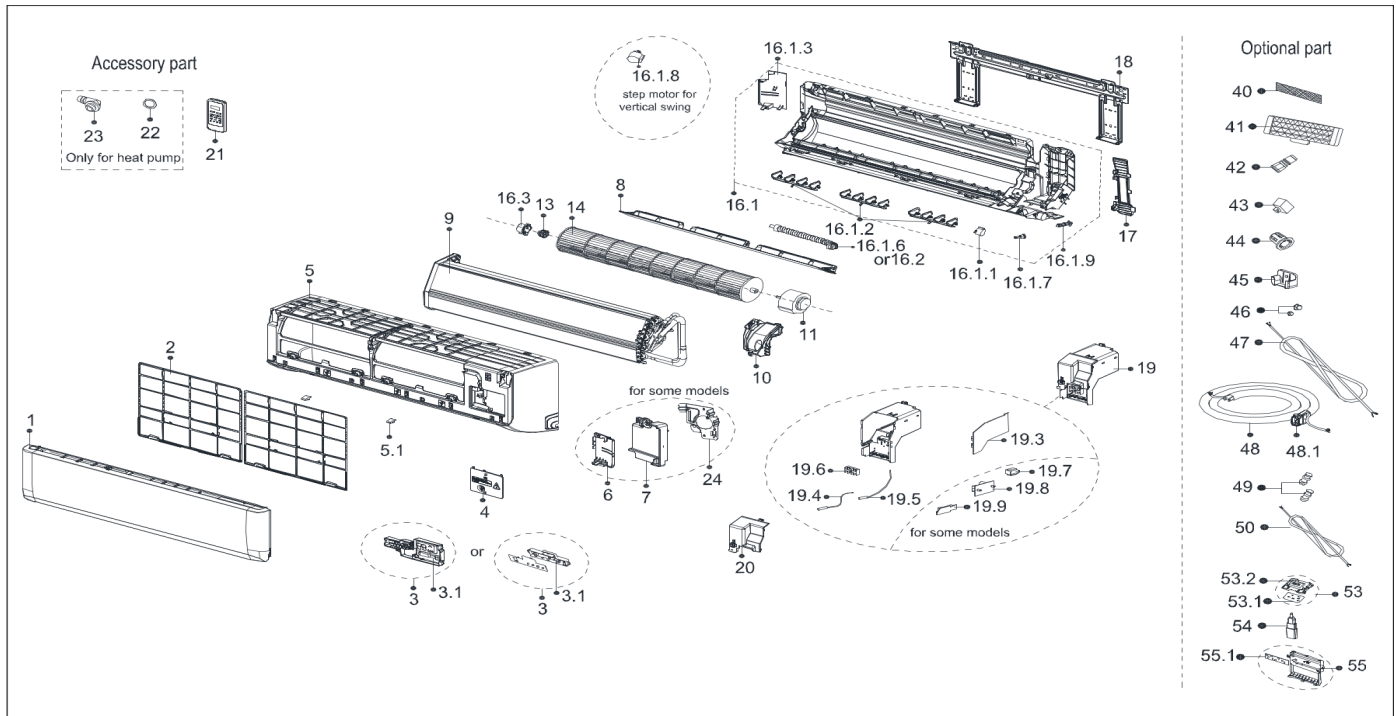

Exploded View

Model CAC24CD(I) (20F)

Service code: 20F

ComfortStar®

EX_ID	Spare Parts Code	Part Name(EN)	Qty.	Price	Remarks
1	12122000A92192	Panel assembly	1.00		
2	12100204000461	Filter	2.00		
3	17222000A68511	Display box subassembly	1.00		
3.1	17122000060201	Display board subassembly	1.00		
4	12122000025611	Cover Plate	1.00		
5	12122000025606	Panel Frame Assembly	1.00		
5.1	12122000013139	Screw Cap	2.00		
6	12122000004608	Front Cover of Chassis(Right)	1.00		
8	12122000025607	Louver	1.00		
9	15822000008710	Evaporator Assembly	1.00		

10	12122000005512	Motor Cover	1.00		
11	11002015017613	Brushless DC Motor	1.00		
13	12622000000131	Bearing Block Assembly	1.00		
14	12100102000018	Cross Flow Fan	1.00		
16	12122000025618	Chassis Assembly	1.00		
16.1	12122000026445	Chassis Assembly	1.00		
16.1.1	11002010000049	Stepper Motor	1.00		
16.1.2	12122000000135	Horizontal louver	3.00		
16.1.3	12122000004614	Front Cover of Chassis	1.00		
16.1.6	12100501000032	Drain Hose	1.00		
16.1.7	12122000000344	Electricity Preventing Axis	1.00		
16.1.9	12622000000030	Drainage plug	1.00		
16.3	12122000000350	Bearing Sleeve	1.00		
17	12122000012942	pipe clamp board	1.00		
18	12222000000026	Installation Plate	1.00		
19	17222000043531	Electronic control box subassembly (Mid-and low-end)	1.00		
19.3	17122000063182	Main control board subassembly	1.00		
19.4	11201007003425	Room Temperature Sensor	1.00		
19.5	11201007003445	Pipe Temperature Sensor	1.00		
19.6	17400401000576	Wire Joint	1.00		
20	12122000005024	Electric Control Box Cover	1.00		
21	17317000A69181	Remote controller	1.00		
40	12100204000685	Cold Catalyst Air Filter	1.00		
45	12122000029201	Bracket of Remote Controller	1.00		
47	17401203026700	Indoor and Outdoor Junction Cable	1.00		