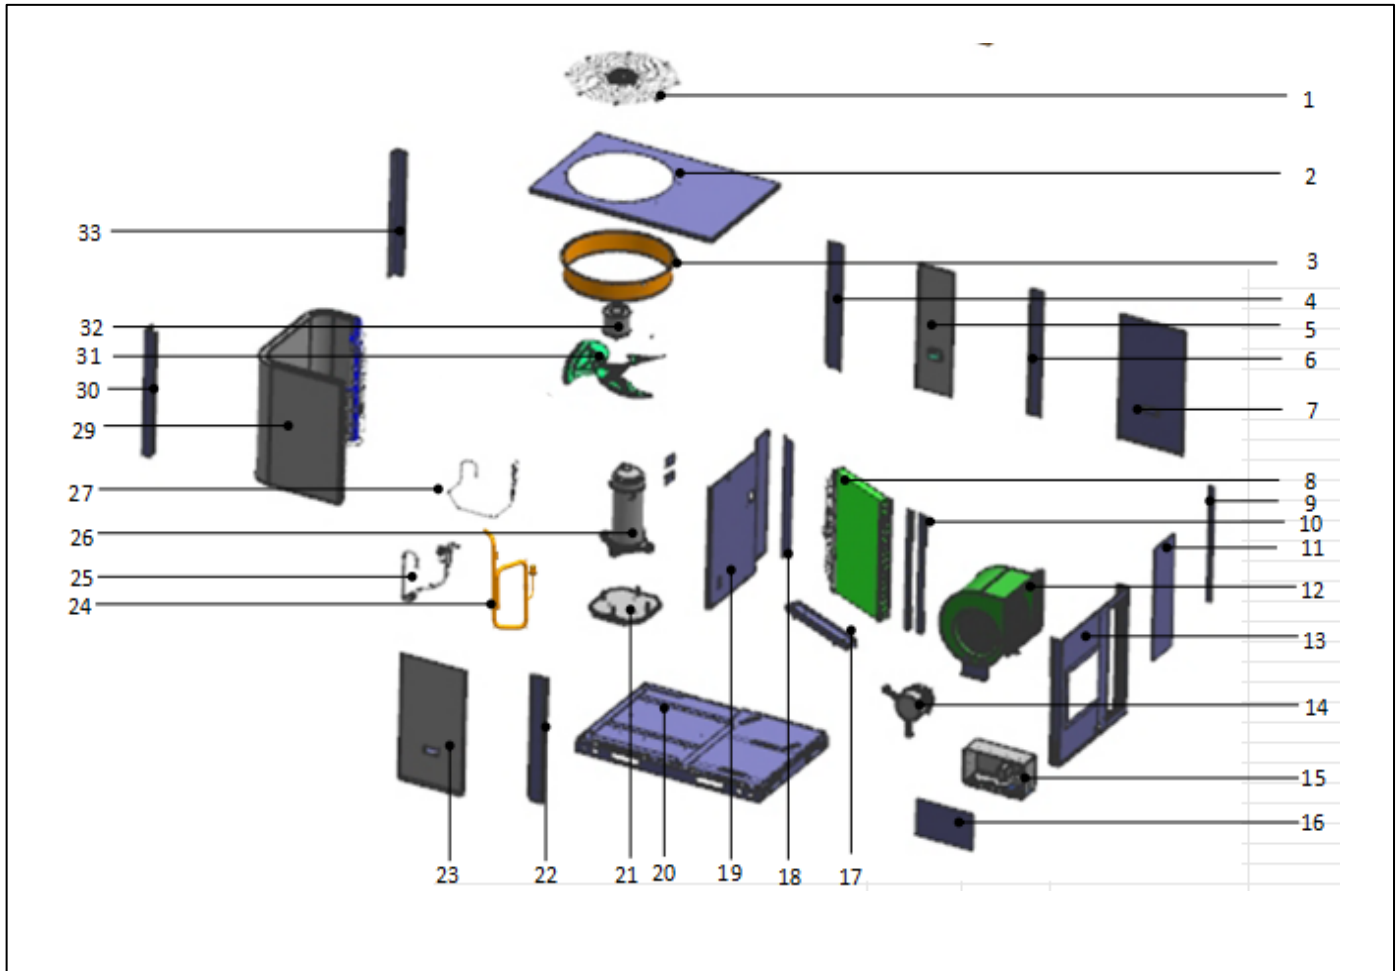

Exploded View

Model CRT60-3

Service code: 225

ComfortStar®

EX_ID	Spare Parts Code	Part Name(EN)	Qty.	Price	Remarks
1	802946990009	outdoor fan mesh	1		
2	801247000139	top cover assy	1		
3	801247290034	wind inlet guide assy	1		
4	801247000135	left rear panel2	1		
5	801247290029	outdoor cover	1		
6	801247000136	right back panel1	1		

7	801247290003	indoor cover assy	1		
8	801547290001	Evaporator assy	1		
9	801247000132	filter cover assy	1		
10	801247290063	Evaporator fixed metal 1	1		
11	801146990001	filter	1		
12	801200200044	fan assy	1		
13	801247000137	Left panel	1		
14	802400400710	indoor fan	1		
15	803347000002	Electrical control components	1		
15.2	802401100051	capacitance for outdoor fan	1		
15.3	802300100227	AC contactor	1		
15.4	802300200079	transformer	1		
15.5	802401000057	capacitance for compressor	1		
16	801247290013	Electrical control box cover	1		
17	801247000134	water collection	1		
18	801247290045	Evaporator fixed metal 3	1		
19	801247000133	Medium partition assembly	1		
20	801247000131	Chassis	1		
21	801247290021	Compressor base	1		
22	801247000138	front panel assy	1		
23	801247290003	indoor cover	1		
24	801647290015	exhaust pipe	1		
24.1	802300900194	Pressure switch	1		
25	801647290018	return pipe	1		
25.1	801620890002	Needle valve	1		
25.2	802300900193	Pressure switch	1		
26	801402100065	Fixed frequency compressor	1		
27	801647290020	exhaust pipe	1		
29	801547190004	condenser assy	1		
30	801247290001	left panel	1		
31	801200200045	outdoor fan	1		
32	802400400516	outdoor motor	1		
33	801247290001	left panel	1		