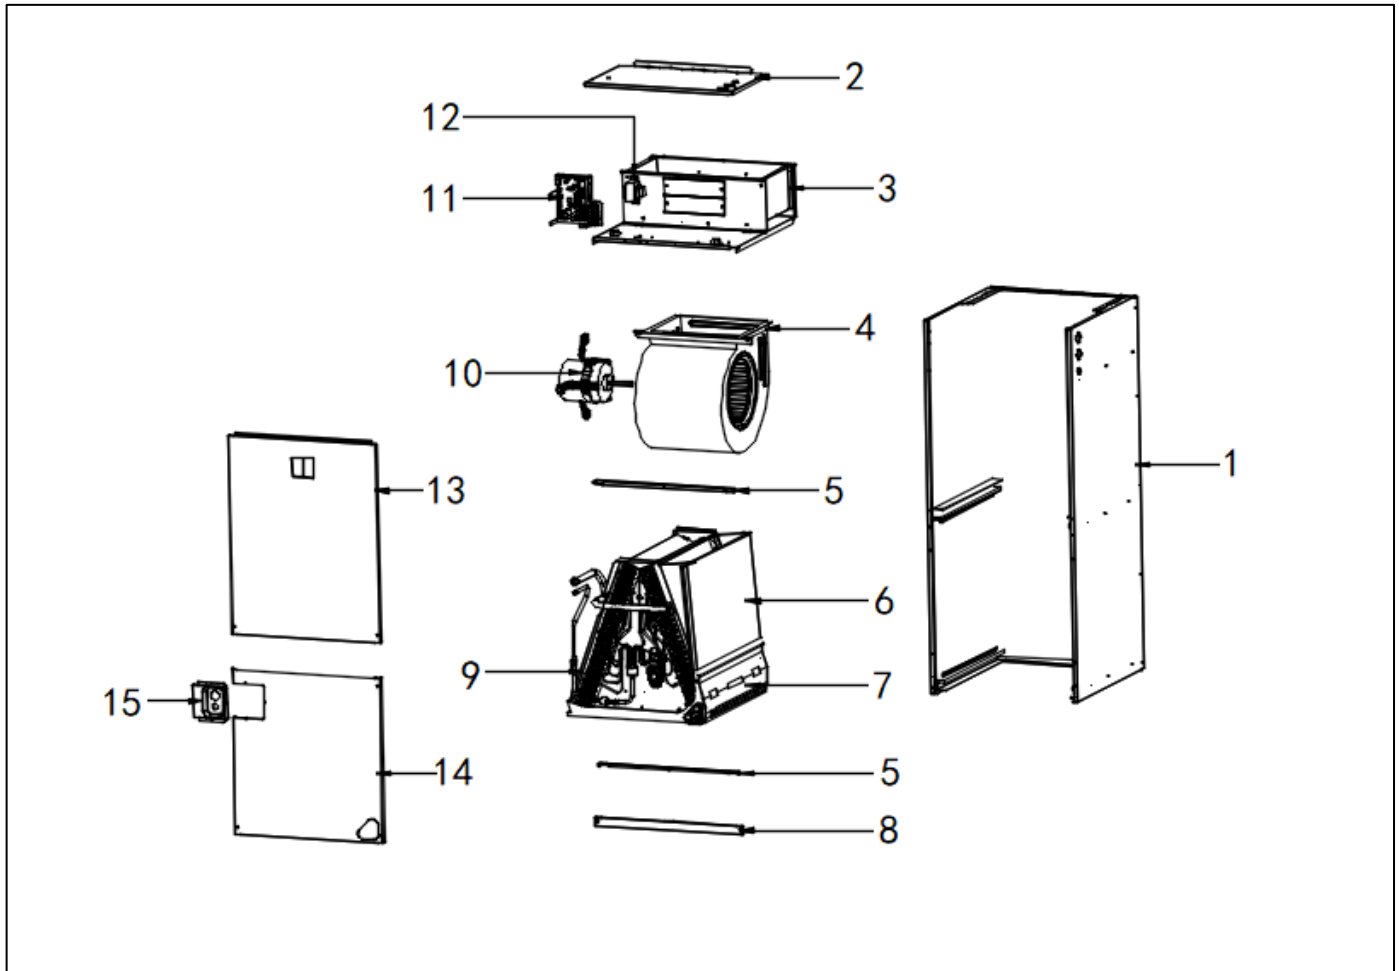

Exploded View

Model LUC6-18-15

ComfortStar[®]

EX_ID	Spare Parts Code	Part Name(EN)	Qty.	Price	Remarks
1	801235000155	Rear Enclosure Assembly	1		
2	801235000148	Control box cover assembly	1		
3	801235000172	Duct assembly	1		
4	801200200040	Right Volute Wind Wheel	1		
5	801234590090	Support bar	2		
6	801134590006	Water pan components	1		

7	802301800001	Refrigerant leakage sensor	1		
8	801233590166	Filter Cover plate	1		
9	801535000061	Evaporator components	1		
9.1	801635000217	Evaporator output tube assembly	1		
9.2	801635000218	Evaporator input tube assembly	1		
9.3	8012350A0077	Evaporator baffle	1		
9.4	8012350A0078	Evaporator baffle	2		
10	802401700427	DC Motor	1		
11	803344000321	Indoor electric control box assembly	1		
11.1	801306200001	Indoor main control board	1		
11.2	802301500028	Ambient temperature sensor	1		
11.3	802300400181	Coil temperature sensor	1		
12	802311300001	Transformers	1		
13	801235000146	Upper side plate assembly	1		
14	801235000171	Down side plate assembly	1		
15	801235000073	Pipe Cover plate assembly	1		