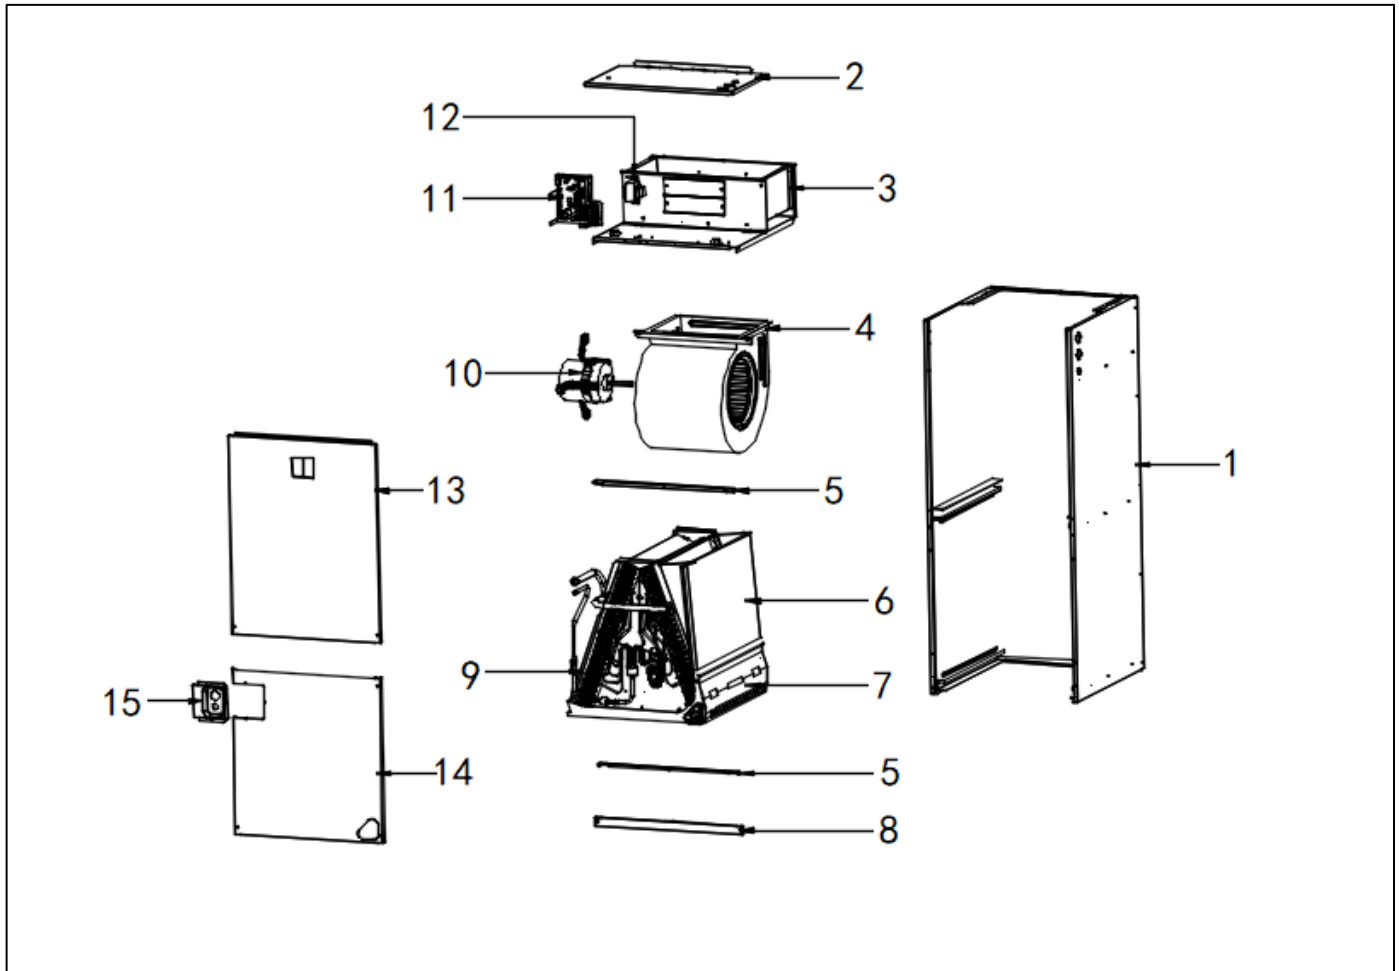

# Exploded View

Model LUC6-24-15

**ComfortStar®**

EX_ID	Spare Parts Code	Part Name(EN)	Qty.	Price	Remarks
1	801235000155	Rear Enclosure Assembly	1		
2	801235000148	Control box cover assembly	1		
3	801235000172	Duct assembly	1		
4	801200200040	Right Volute Wind Wheel	1		
5	801234590090	Support bar	2		
6	801134590006	Water pan components	1		

7	802301800001	Refrigerant leakage sensor	1		
8	801233590166	Filter Cover plate	1		
9	801535000061	Evaporator components	1		
9.1	801635000217	Evaporator output tube assembly	1		
9.2	801635000218	Evaporator input tube assembly	1		
9.3	8012350A0077	Evaporator baffle	1		
9.4	8012350A0078	Evaporator baffle	2		
10	802401700427	DC Motor	1		
11	803344000321	Indoor electric control box assembly	1		
11.1	801306200001	Indoor main control board	1		
11.2	802301500028	Ambient temperature sensor	1		
11.3	802300400181	Coil temperature sensor	1		
12	802311300001	Transformers	1		
13	801235000146	Upper side plate assembly	1		
14	801235000171	Down side plate assembly	1		
15	801235000073	Pipe Cover plate assembly	1		