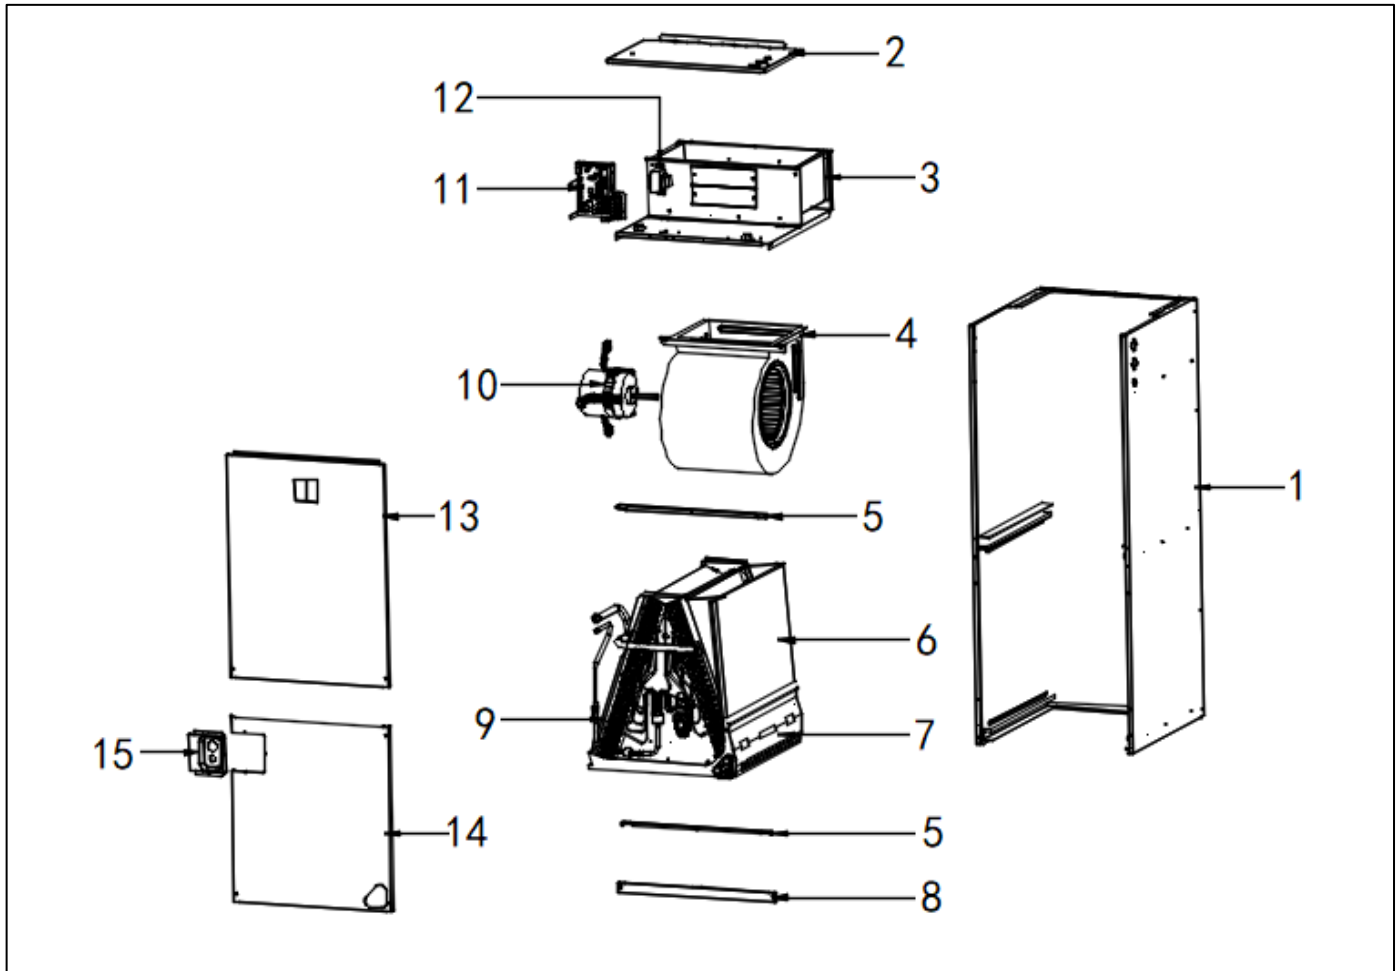

# Exploded View

Model LUC6-30-15

**ComfortStar**<sup>®</sup>

EX_ID	Spare Parts Code	Part Name(EN)	Qty.	Price	Remarks
1	801235000155	Rear Enclosure Assembly	1		
2	801235000148	Control box cover assembly	1		
3	801235000172	Duct assembly	1		
4	801200200040	Right Volute Wind Wheel	1		
5	801234590090	Support bar	2		
6	801134590006	Water pan components	1		

7	802301800001	Refrigerant leakage sensor	1		
8	801233590166	Filter Cover plate	1		
9	801535000058	Evaporator components	1		
9.1	801635000206	Evaporator output tube assembly	1		
9.2	801635000205	Evaporator input tube assembly	1		
9.3	801235000144	Evaporator baffle	1		
9.4	8012350A0070	Evaporator baffle	2		
10	802401700430	DC Motor	1		
11	803344000321	Indoor electric control box assembly	1		
11.1	801306200001	Indoor main control board	1		
11.2	802301500028	Ambient temperature sensor	1		
11.3	802300400181	Coil temperature sensor	1		
12	802311300001	Transformers	1		
13	801235000146	Upper side plate assembly	1		
14	801235000171	Down side plate assembly	1		
15	801235000073	Pipe Cover plate assembly	1		