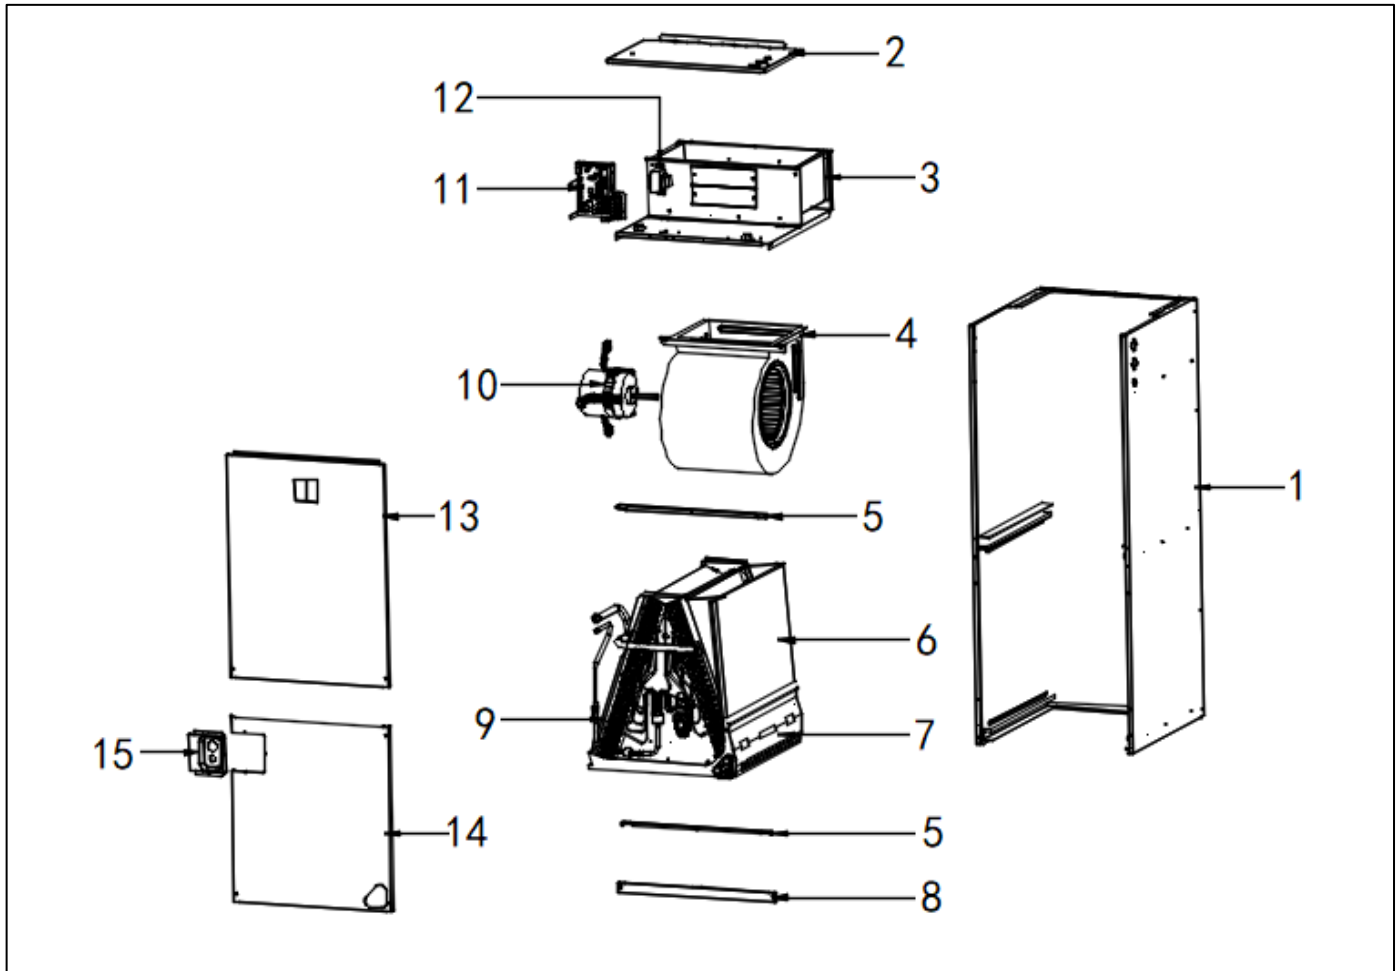

Exploded View

Model LUC6-36-15

ComfortStar®

EX_ID	Spare Parts Code	Part Name(EN)	Qty.	Price	Remarks
1	801235000155	Rear Enclosure Assembly	1		
2	801235000148	Control box cover assembly	1		
3	801235000172	Duct assembly	1		
4	801200200040	Right Volute Wind Wheel	1		
5	801234590090	Support bar	2		
6	801134590006	Water pan components	1		

7	802301800001	Refrigerant leakage sensor	1		
8	801233590166	Filter Cover plate	1		
9	801535000059	Evaporator components	1		
9.1	801635000206	Evaporator output tube assembly	1		
9.2	801635000207	Evaporator input tube assembly	1		
9.3	801235000144	Evaporator baffle	1		
9.4	8012350A0070	Evaporator baffle	2		
10	802401700430	DC Motor	1		
11	803344000321	Indoor electric control box assembly	1		
11.1	801306200001	Indoor main control board	1		
11.2	802301500028	Ambient temperature sensor	1		
11.3	802300400181	Coil temperature sensor	1		
12	802311300001	Transformers	1		
13	801235000146	Upper side plate assembly	1		
14	801235000171	Down side plate assembly	1		
15	801235000073	Pipe Cover plate assembly	1		