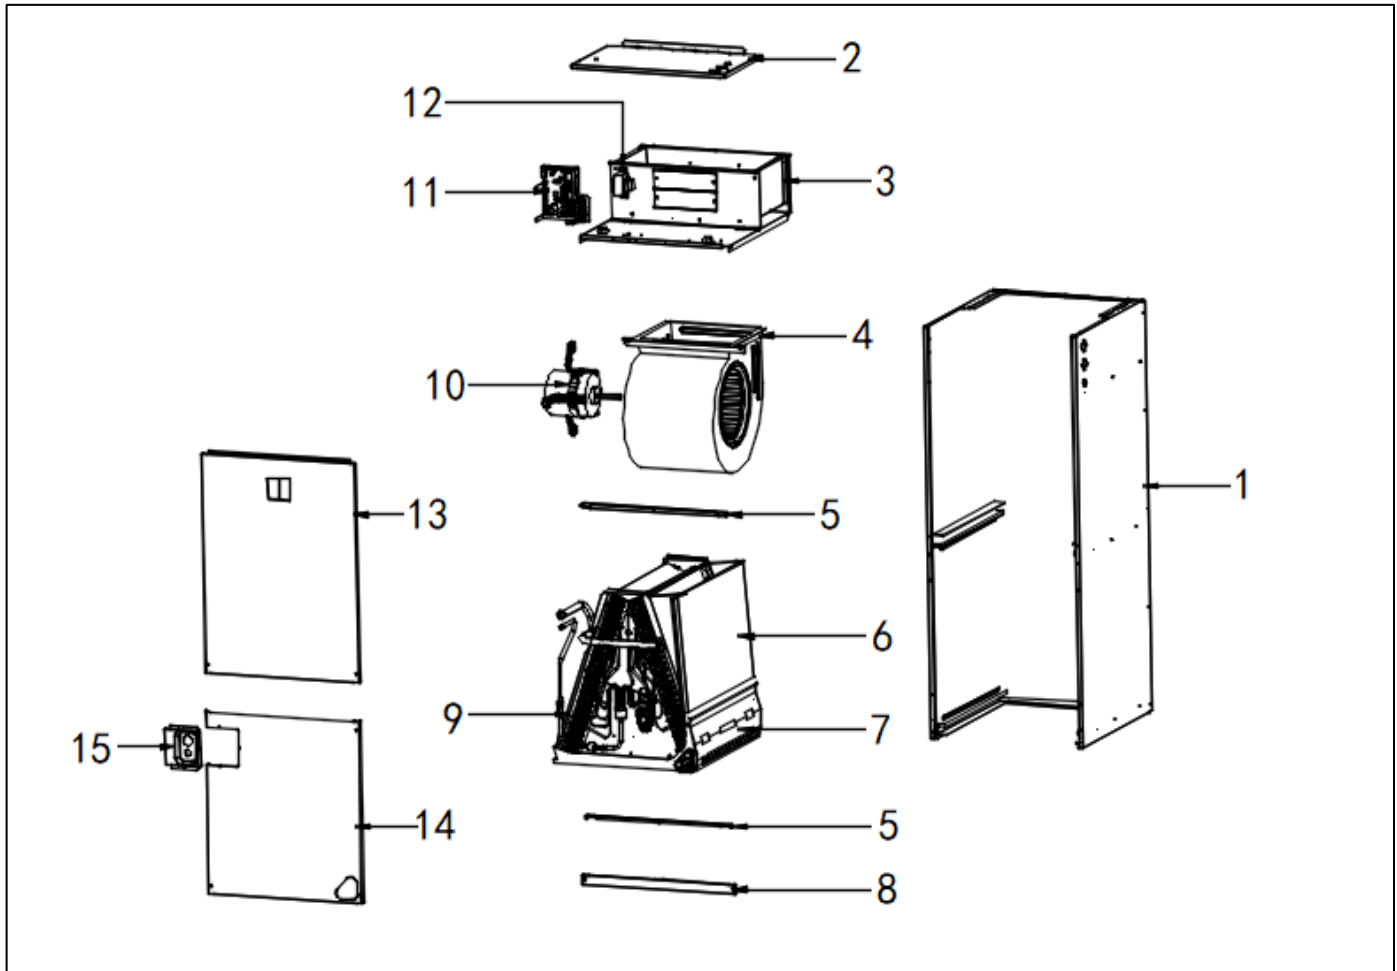

# Exploded View

Model LUC6-48-15

**ComfortStar**<sup>®</sup>

EX_ID	Spare Parts Code	Part Name(EN)	Qty.	Price	Remarks
1	801235000151	Rear Enclosure Assembly	1		
2	801235000131	Control box cover assembly	1		
3	801235000176	Duct assembly	1		
4	801200200040	Right Volute Wind Wheel	1		
5	801239390051	Support bar	2		
6	801139390002	Water pan components	1		

7	802301800001	Refrigerant leakage sensor	1		
8	801239390088	Filter Cover plate	1		
9	801535000075	Evaporator components	1		
9.1	801635000258	Evaporator output tube assembly	1		
9.2	801635000259	Evaporator input tube assembly	1		
9.3	801235000128	Evaporator baffle	2		
10	802401700428	DC Motor	1		
11	803344000321	Indoor electric control box assembly	1		
11.1	801306200001	Indoor main control board	1		
11.2	802301500028	Ambient temperature sensor	1		
11.3	802300400181	Coil temperature sensor	1		
12	802311300001	Transformers	1		
13	801243100007	Upper side plate assembly	1		
14	801243100008	Down side plate assembly	1		
15	801235000073	Pipe Cover plate assembly	1		