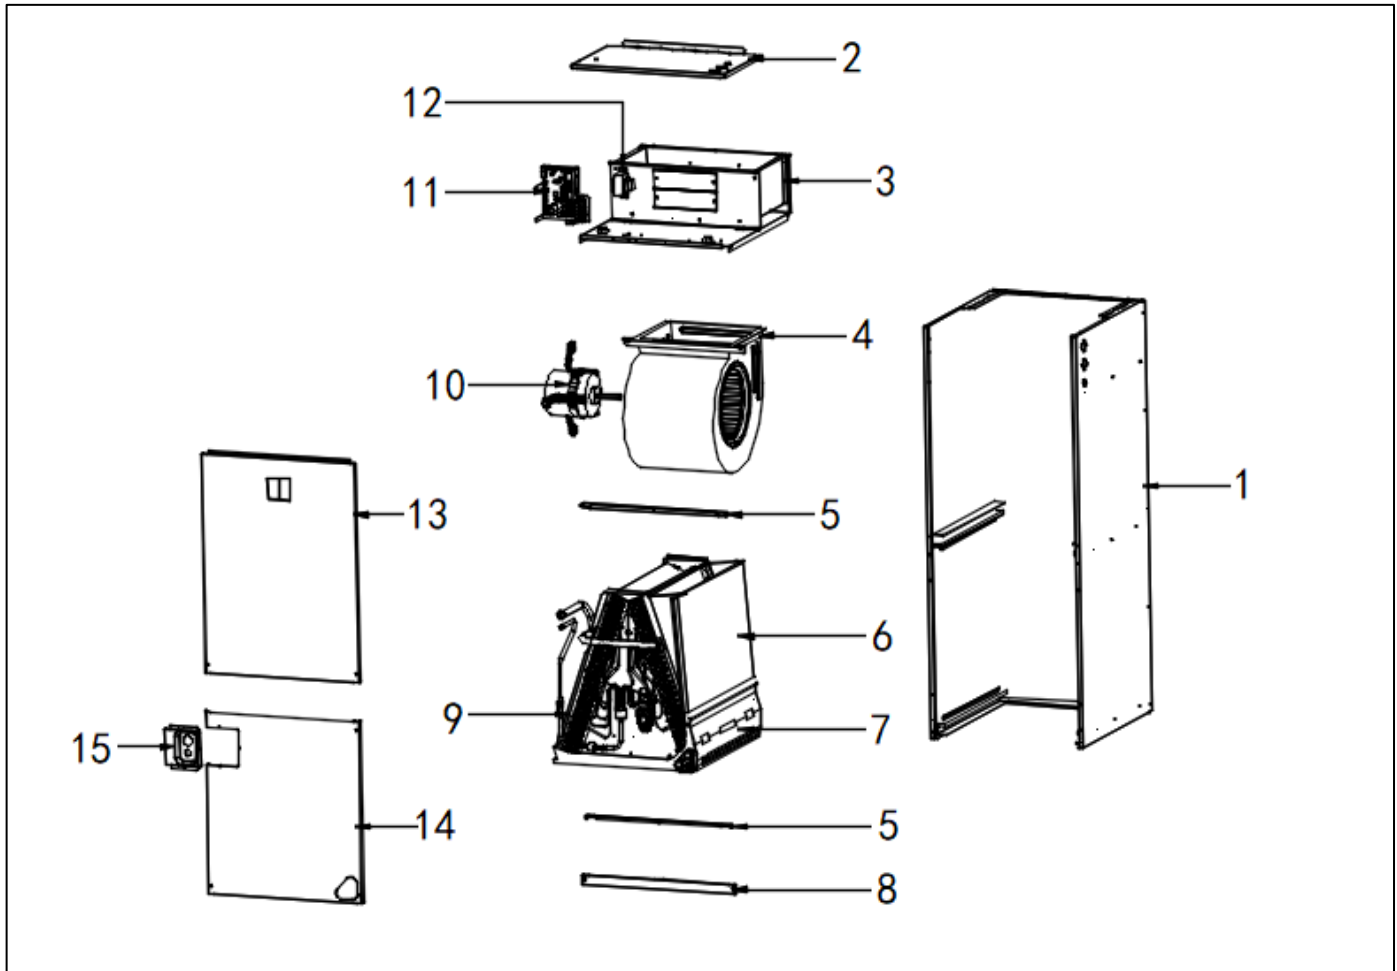

Exploded View

Model LUC6-60-15

ComfortStar[®]

EX_ID	Spare Parts Code	Part Name(EN)	Qty.	Price	Remarks
1	801235000151	Rear Enclosure Assembly	1		
2	801235000131	Control box cover assembly	1		
3	801235000176	Duct assembly	1		
4	801200200040	Right Volute Wind Wheel	1		
5	801239390051	Support bar	2		
6	801139390002	Water pan components	1		

7	802301800001	Refrigerant leakage sensor	1		
8	801239390088	Filter Cover plate	1		
9	801535000076	Evaporator components	1		
9.1	801635000151	Evaporator output tube assembly	1		
9.2	801635000260	Evaporator input tube assembly	1		
9.3	801235000128	Evaporator baffle	2		
10	802401700428	DC Motor	1		
11	803344000321	Indoor electric control box assembly	1		
11.1	801306200001	Indoor main control board	1		
11.2	802301500028	Ambient temperature sensor	1		
11.3	802300400181	Coil temperature sensor	1		
12	802311300001	Transformers	1		
13	801243100007	Upper side plate assembly	1		
14	801243100008	Down side plate assembly	1		
15	801235000073	Pipe Cover plate assembly	1		